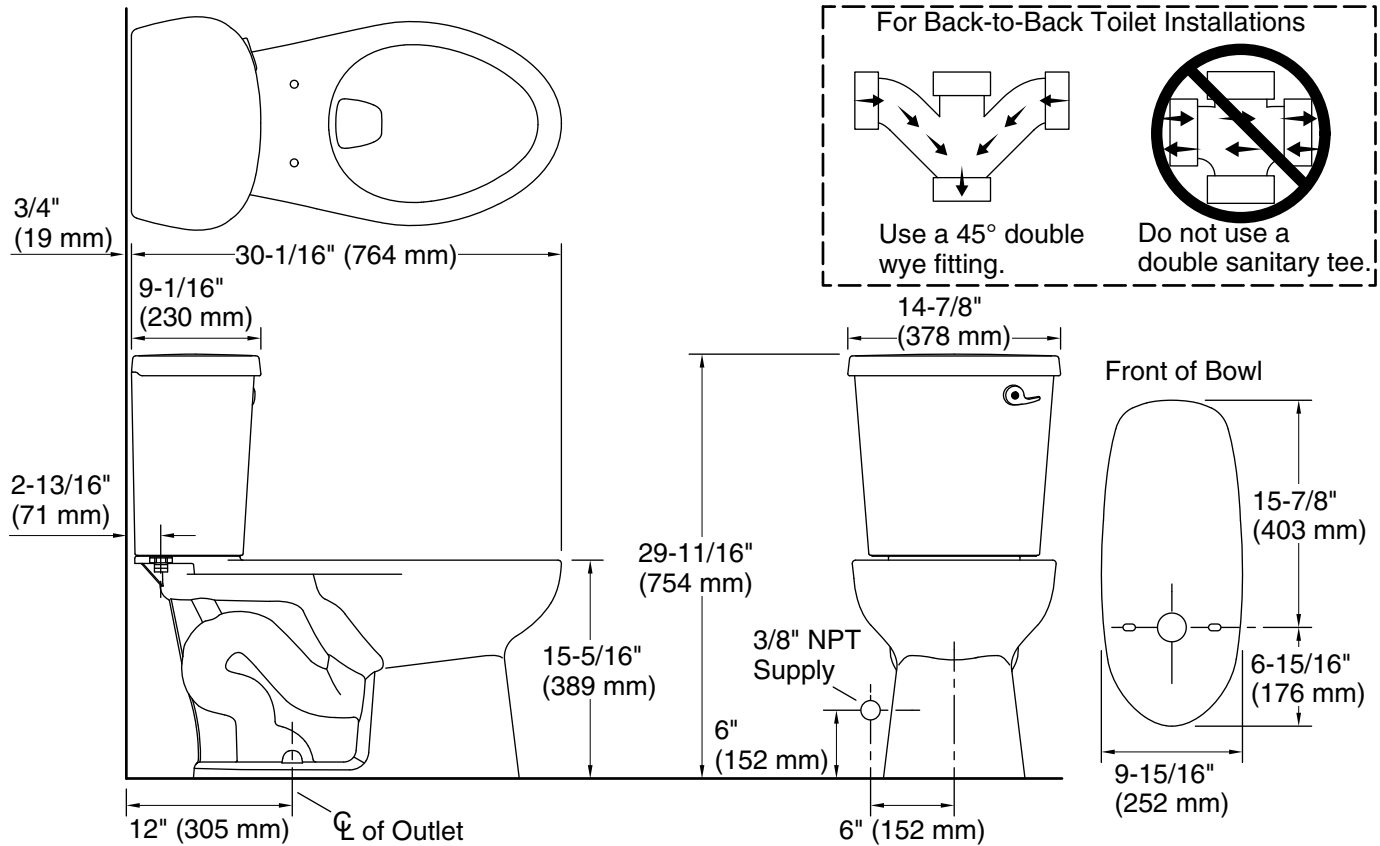

### Features

- Two-piece design.
- Elongated bowl offers added room and comfort.
- 1.28 gpf (4.8 lpf).
- Color-matched right-hand white trip lever included.
- 2" (51 mm) fully glazed trapway.
- Combination consists of the 403378 bowl and 404501-RA tank.

### Installation

- Standard 12" (305 mm) rough-in.
- Three-bolt quick-connect installation.
- Seat and supply line sold separately.

#### Color Code Description

■ 0 White

**Technical Information**

All product dimensions are nominal.

- Toilet type: Two-piece, Floor-mount
- Waste Outlet: Floor
- Bowl shape: Elongated
- Flush type: Gravity siphon jet
- Water Consumption
  - Full: 1.28 gpf (4.8 lpf)
- Rough-in: 12" (305 mm)