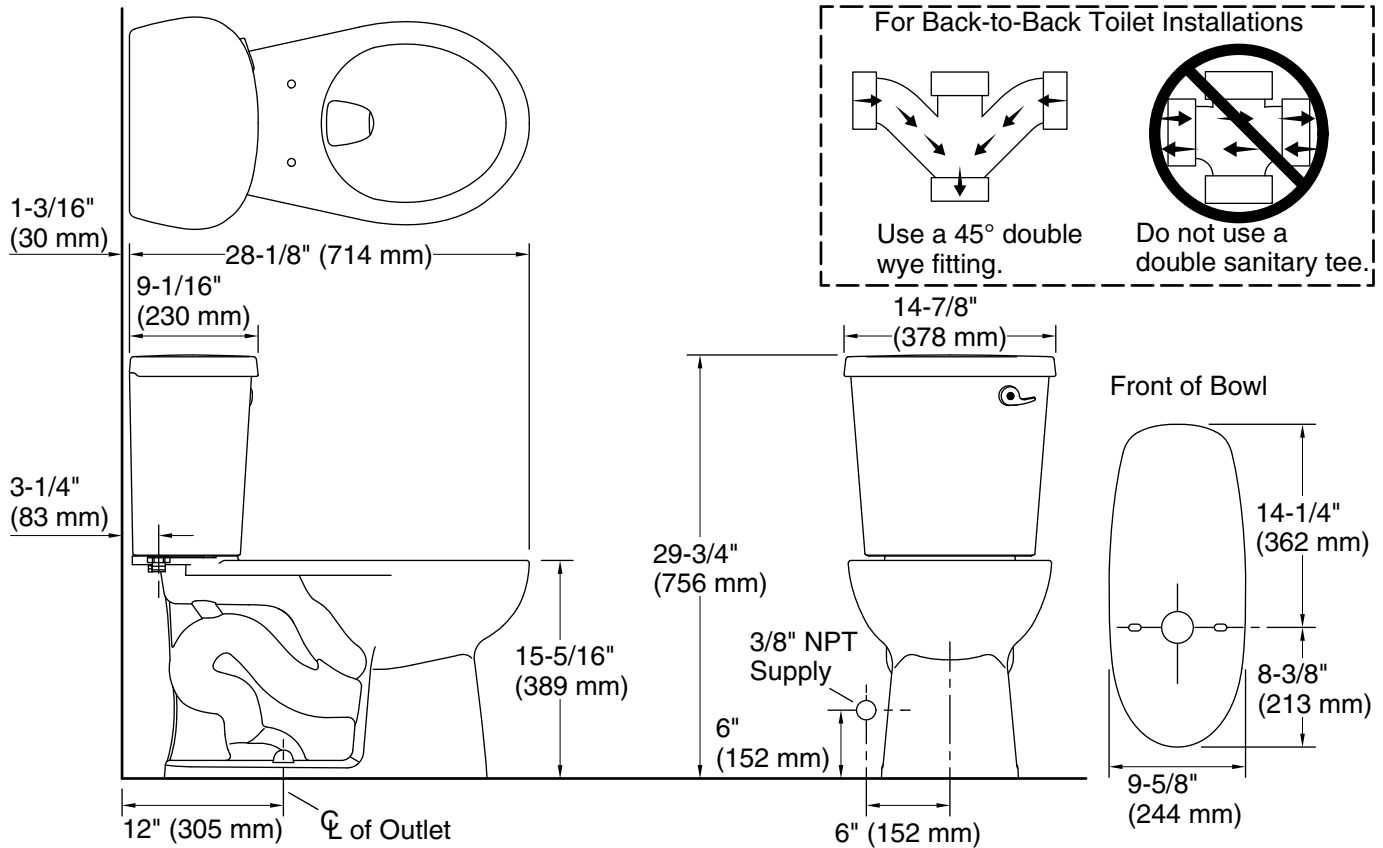

#### Features

- Two-piece design.
- Round-front bowl offers an ideal solution for smaller bathrooms and powder rooms.
- 1.28 gpf (4.8 lpf).
- Color-matched right-hand white trip lever included.
- 2" (51 mm) fully glazed trapway.
- Combination consists of the 403377 bowl and 404501-RA tank.

#### Installation

- Standard 12" (305 mm) rough-in.
- Three-bolt quick-connect installation.
- Seat and supply line sold separately.

### Technical Information

All product dimensions are nominal.

Toilet type:	Two-piece, Floor-mount
Waste Outlet:	Floor
Bowl shape:	Round-front
Flush type:	Gravity siphon jet
Water Consumption	
Full:	1.28 gpf (4.8 lpf)
Rough-in:	12" (305 mm)