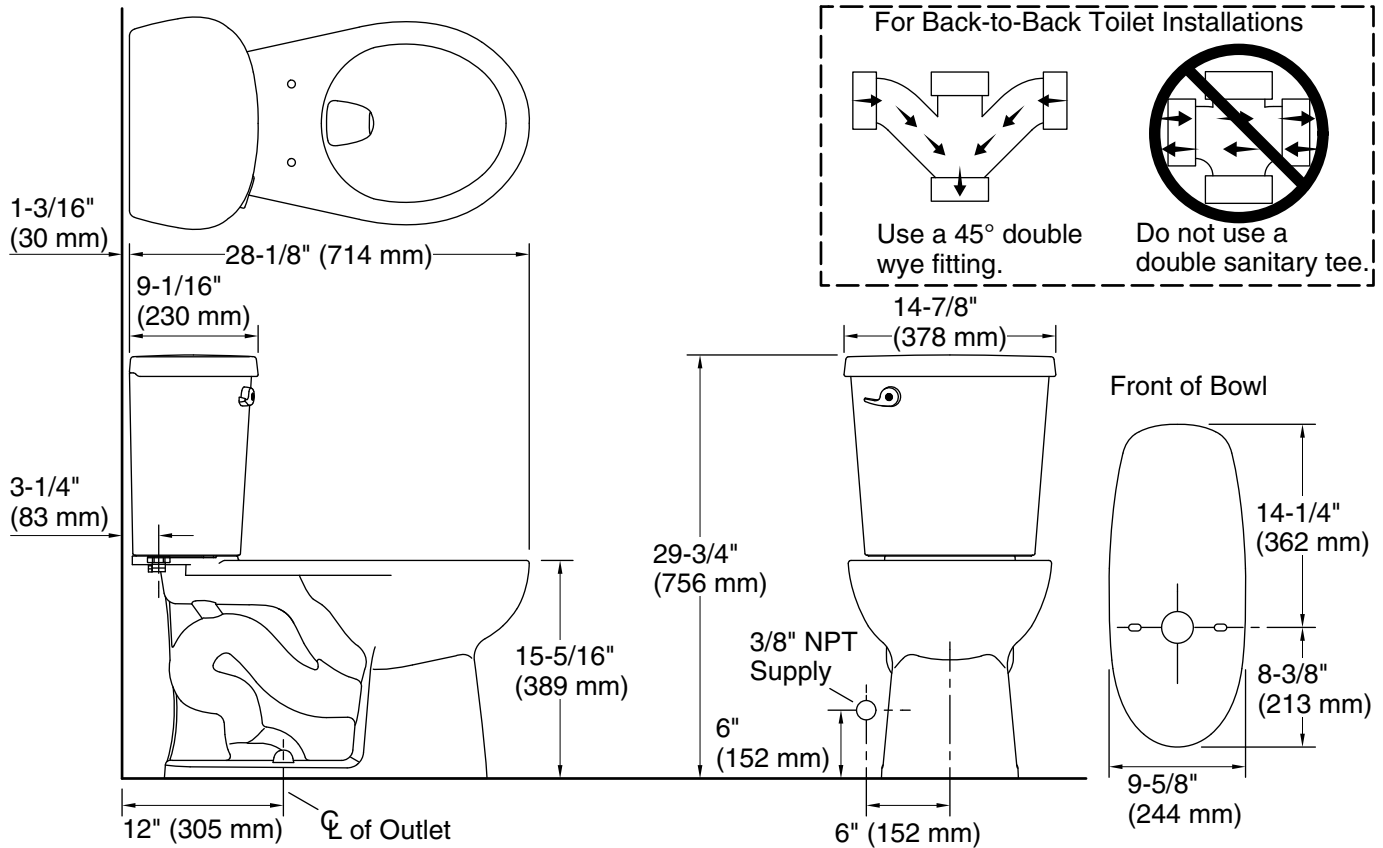

#### Features

- Two-piece design.
- Round-front bowl offers an ideal solution for smaller bathrooms and powder rooms.
- 1.28 gpf (4.8 lpf).
- Color-matched left-hand white trip lever included.
- 2" (51 mm) fully glazed trapway.
- Combination consists of the 403377 bowl and 404501 tank.

#### Installation

- Standard 12" (305 mm) rough-in.
- Three-bolt quick-connect installation.
- Seat and supply line sold separately.

5-29-2021 06:36 - US/CA

**Technical Information**

All product dimensions are nominal.

- Toilet type: Two-piece, Floor-mount
- Waste Outlet: Floor
- Bowl shape: Round-front
- Flush type: Gravity siphon jet
- Water Consumption
  - Full: 1.28 gpf (4.8 lpf)
- Rough-in: 12" (305 mm)