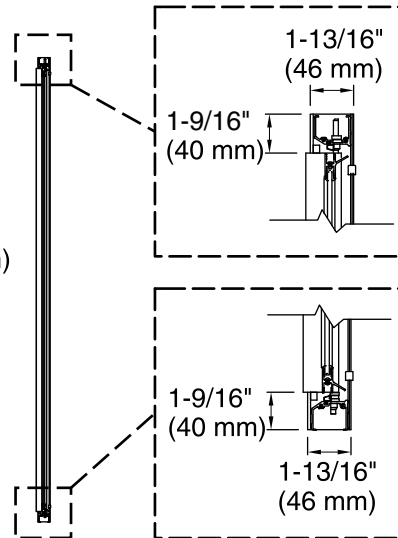

**Features**

- Frameless
- 1/8" glass
- Full-length handle
- Out-of-plumb adjustability
- Door can be installed as either right- or left-hand opening
- Tempered glass ensures maximum safety and durability
- Anodized aluminum prevents rusting and corrosion
- Fits STERLING® Intrigue neo-angle shower, Series 7204, only

*Color tiles intended for reference only.*

**Color Code Description**

S

**Available Glass Options**

**Code Description**

Ellipse

**Note: Dimensions are taken on centerline of curb/threshold at the rough opening.**

**\* Walk-through**

**Technical Information**

All product dimensions are nominal.  
 Installation type: For shower base installation  
 Walk-through - Min: 23" (584 mm)  
 Walk-through - Max: 27-9/16" (700 mm)  
 Glass thickness: 1/8" (3 mm)

**Notes**

Install this product according to the installation guide.  
 The vertical opening should be a minimum of 75-1/2" (1918 mm) to allow for installation clearance.