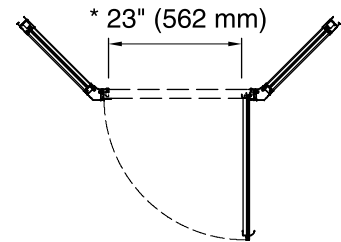

*Color tiles intended for reference only.*

**Color Code Description**

S

**Available Glass Options**

**Code Description**

Ellipse

**Note: Dimensions are taken on centerline of curb/threshold at the rough opening.**

**\* Walk-through**

**Technical Information**

All product dimensions are nominal.  
 Installation type: For shower base installation  
 Walk-through - Min: 23" (584 mm)  
 Walk-through - Max: 27-9/16" (700 mm)  
 Glass thickness: 1/8" (3 mm)

**Notes**

Install this product according to the installation guide.  
 The vertical opening should be a minimum of 75-1/2" (1918 mm) to allow for installation clearance.