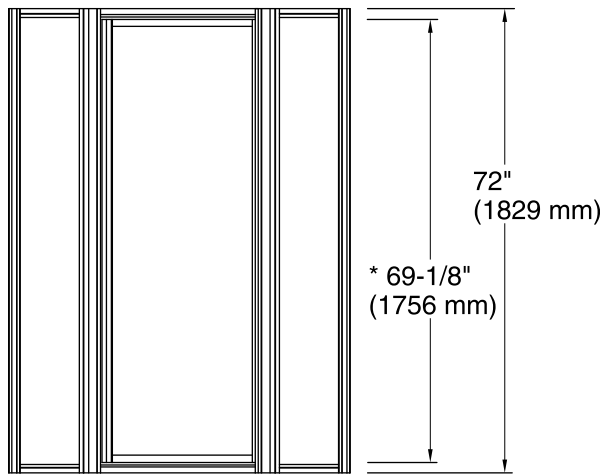

**Features**

- Frameless
- 1/8" glass
- Full-length handle
- Out-of-plumb adjustability
- Door can be installed as either right- or left-hand opening
- Tempered glass ensures maximum safety and durability
- Anodized aluminum prevents rusting and corrosion
- Fits STERLING® Intrigue neo-angle shower, Series 7204, only

*Color tiles intended for reference only.*

**Color Code Description**

S

**Available Glass Options**

**Code Description**

Ellipse

**Note: Dimensions are taken on centerline of curb/threshold at the rough opening.**

**\* Walk-through**

**Technical Information**

All product dimensions are nominal.  
 Installation type: For shower base installation  
 Walk-through - Min: 23" (584 mm)  
 Walk-through - Max: 27-9/16" (700 mm)  
 Glass thickness: 1/8" (3 mm)

**Notes**

Install this product according to the installation guide.  
 The vertical opening should be a minimum of 75-1/2" (1918 mm) to allow for installation clearance.