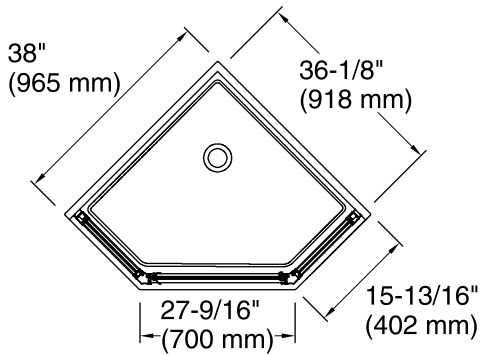

**Features**

- Frameless
- 1/8" glass
- Full-length handle
- Out-of-plumb adjustability
- Door can be installed as either right- or left-hand opening
- Tempered glass ensures maximum safety and durability
- Anodized aluminum prevents rusting and corrosion
- Fits STERLING® Intrigue neo-angle shower, Series 7204, only

*Color tiles intended for reference only.*

**Color Code Description**

S

**Available Glass Options**

**Code Description**

Ellipse

**Note: Dimensions are taken on centerline of curb/threshold at the rough opening.**

**\* Walk-through**

**Technical Information**

All product dimensions are nominal.  
 Installation type: For shower base installation  
 Walk-through - Min: 23" (584 mm)  
 Walk-through - Max: 27-9/16" (700 mm)  
 Glass thickness: 1/8" (3 mm)

**Notes**

Install this product according to the installation guide.  
 The vertical opening should be a minimum of 75-1/2" (1918 mm) to allow for installation clearance.