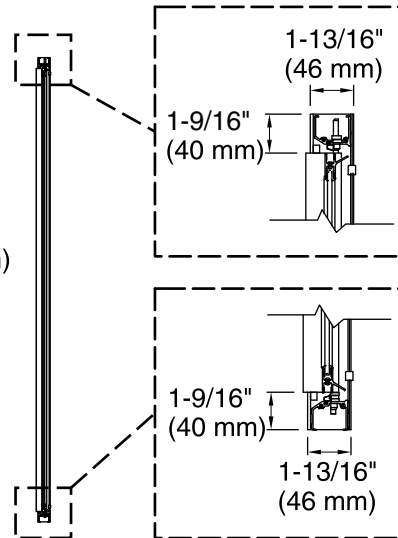

Features

- Frameless
- 1/8" glass
- Full-length handle
- Out-of-plumb adjustability
- Door can be installed as either right- or left-hand opening
- Tempered glass ensures maximum safety and durability
- Anodized aluminum prevents rusting and corrosion
- Fits STERLING® Intrigue neo-angle shower, Series 7204, only

- DR
- N
- S

Available Glass Options

Code Description

- Brownstone™
- Clear

Note: Dimensions are taken on centerline of curb/threshold at the rough opening.

*** Walk-through**

Technical Information

- All product dimensions are nominal.
- Installation type: For shower base installation
- Walk-through - Min: 23" (584 mm)
- Walk-through - Max: 27-9/16" (700 mm)
- Glass thickness: 1/8" (3 mm)

Notes

- Install this product according to the installation guide.
- The vertical opening should be a minimum of 75-1/2" (1918 mm) to allow for installation clearance.