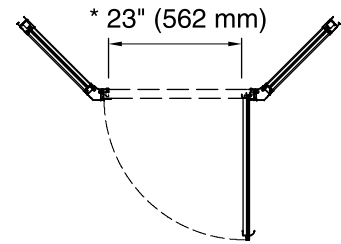

- DR
- N
- S

Available Glass Options

Code Description

- Brownstone™
- Clear

Note: Dimensions are taken on centerline of curb/threshold at the rough opening.

*** Walk-through**

Technical Information

- All product dimensions are nominal.
- Installation type: For shower base installation
- Walk-through - Min: 23" (584 mm)
- Walk-through - Max: 27-9/16" (700 mm)
- Glass thickness: 1/8" (3 mm)

Notes

- Install this product according to the installation guide.
- The vertical opening should be a minimum of 75-1/2" (1918 mm) to allow for installation clearance.