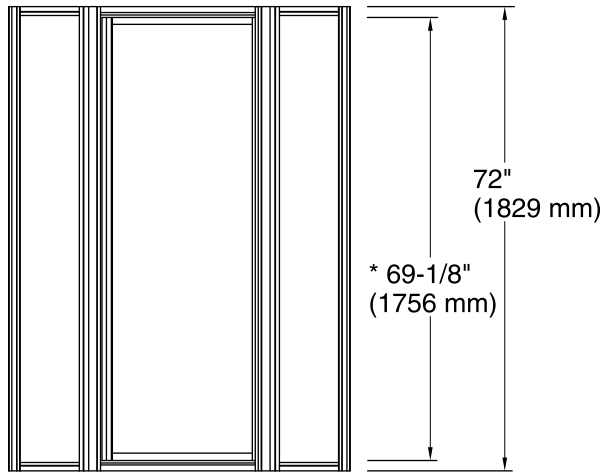

Features

- Frameless
- 1/8" glass
- Full-length handle
- Out-of-plumb adjustability
- Door can be installed as either right- or left-hand opening
- Tempered glass ensures maximum safety and durability
- Anodized aluminum prevents rusting and corrosion
- Fits STERLING® Intrigue neo-angle shower, Series 7204, only

- DR
- N
- S

Available Glass Options

Code Description

- Brownstone™
- Clear

Note: Dimensions are taken on centerline of curb/threshold at the rough opening.

*** Walk-through**

Technical Information

- All product dimensions are nominal.
- Installation type: For shower base installation
- Walk-through - Min: 23" (584 mm)
- Walk-through - Max: 27-9/16" (700 mm)
- Glass thickness: 1/8" (3 mm)

Notes

- Install this product according to the installation guide.
- The vertical opening should be a minimum of 75-1/2" (1918 mm) to allow for installation clearance.