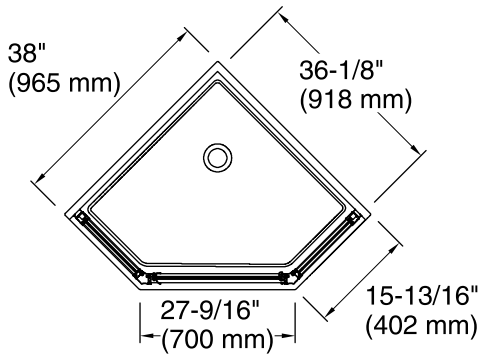

Features

- Frameless
- 1/8" glass
- Full-length handle
- Out-of-plumb adjustability
- Door can be installed as either right- or left-hand opening
- Tempered glass ensures maximum safety and durability
- Anodized aluminum prevents rusting and corrosion
- Fits STERLING® Intrigue neo-angle shower, Series 7204, only

- DR
- N
- S

Available Glass Options

Code Description

- Brownstone™
- Clear

Note: Dimensions are taken on centerline of curb/threshold at the rough opening.

*** Walk-through**

Technical Information

- All product dimensions are nominal.
- Installation type: For shower base installation
- Walk-through - Min: 23" (584 mm)
- Walk-through - Max: 27-9/16" (700 mm)
- Glass thickness: 1/8" (3 mm)

Notes

- Install this product according to the installation guide.
- The vertical opening should be a minimum of 75-1/2" (1918 mm) to allow for installation clearance.