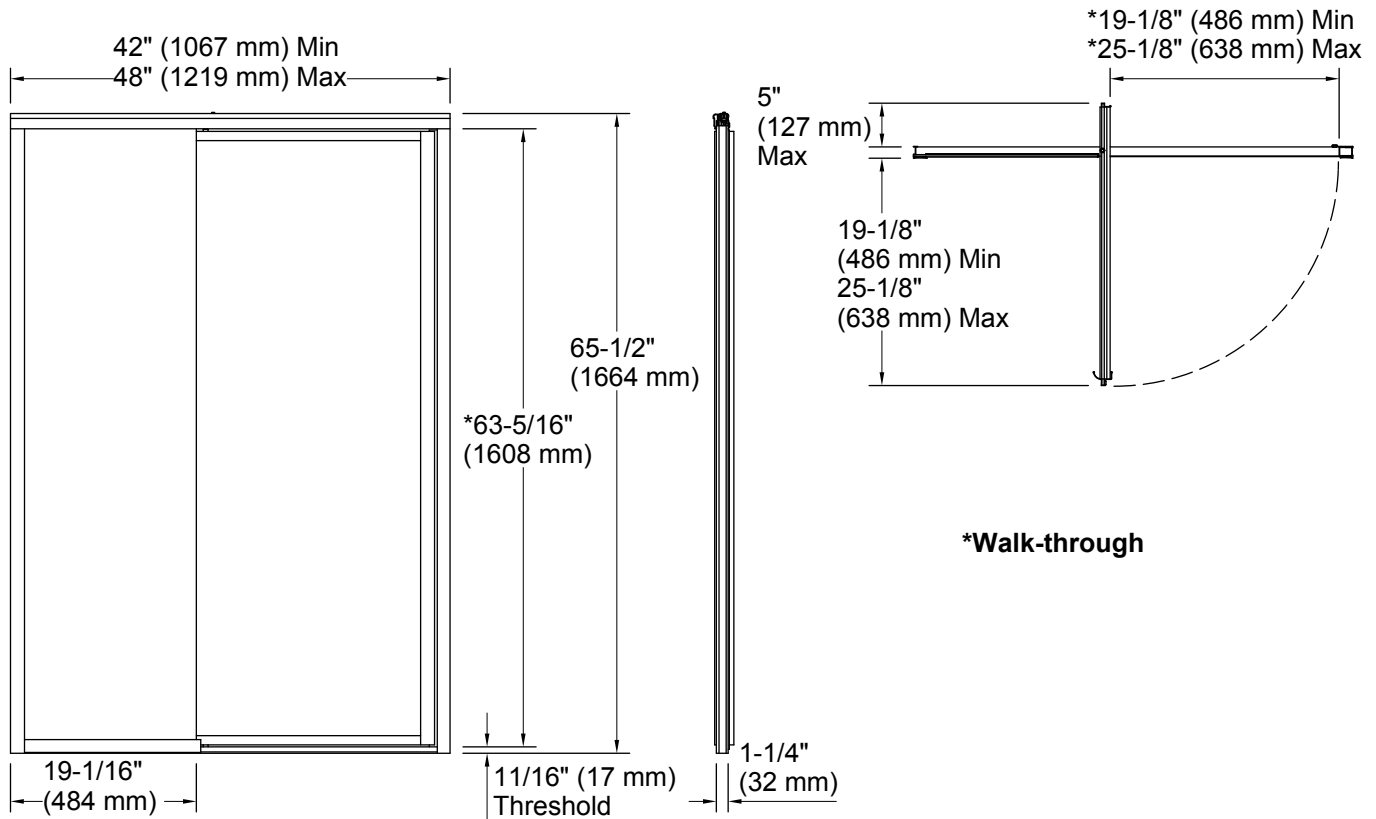

For the most current Specification Sheet, go to [www.sterlingplumbing.com](http://www.sterlingplumbing.com).

4-26-2019 04:32 - US/CA

**\*Walk-through**

**Technical Information**

All product dimensions are nominal.  
 Installation type: For shower base installation  
 Opening Width - Min: 42" (1067 mm)  
 Opening Width - Max: 48" (1219 mm)  
 Walk-through - Min: 19-1/8" (486 mm)  
 Walk-through - Max: 25-1/8" (638 mm)  
 Glass thickness: 1/8" (3 mm)

**Notes**

Install this product according to the installation guide.  
 The vertical opening should be a minimum of 67" (1702 mm) to allow for installation clearance.