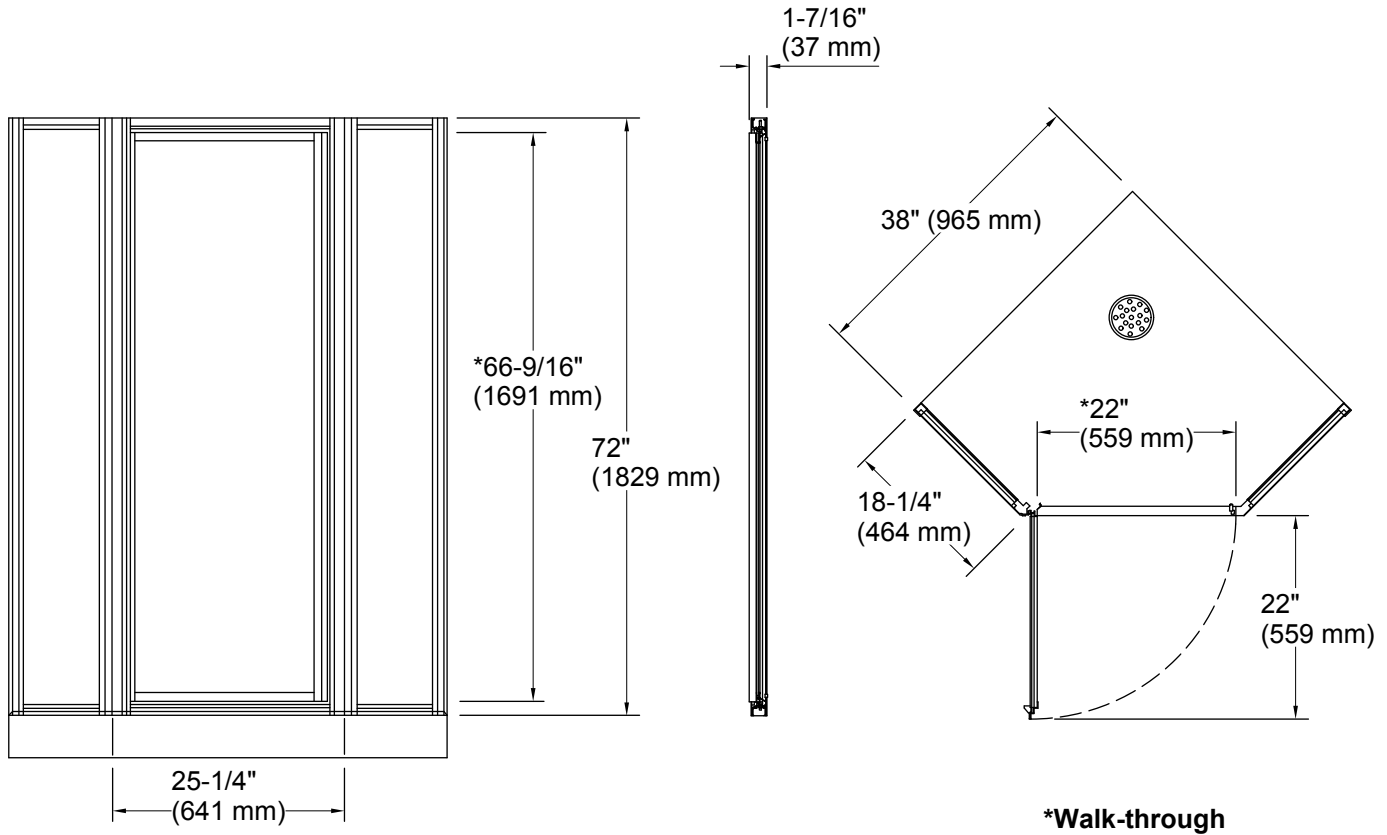

#### Features

- Installs with left or right opening
- No track-cutting required
- Convenient corner shelves for shower essentials
- Polypropylene shower base
- Thermoformed styrene wall surround
- Tempered glass ensures maximum safety and durability

#### Included Components

Product consists of:

- I3838N-W Neo-Angle Shower Receptor
- K2510-SW Neo-Angle Wall Surround
- 7360000 Shower Drain

#### Available Glass Options

Code	Description
------	-------------

	Hammered
--	----------

**Technical Information**

All product dimensions are nominal.  
 Installation type: For shower base installation  
 Walk-through - Min: 22" (559 mm)  
 Walk-through - Max: 22" (559 mm)

**Notes**

Measure your actual product for roughing-in details.  
 The vertical opening should be a minimum of 72" (1829 mm) to allow for installation clearance.