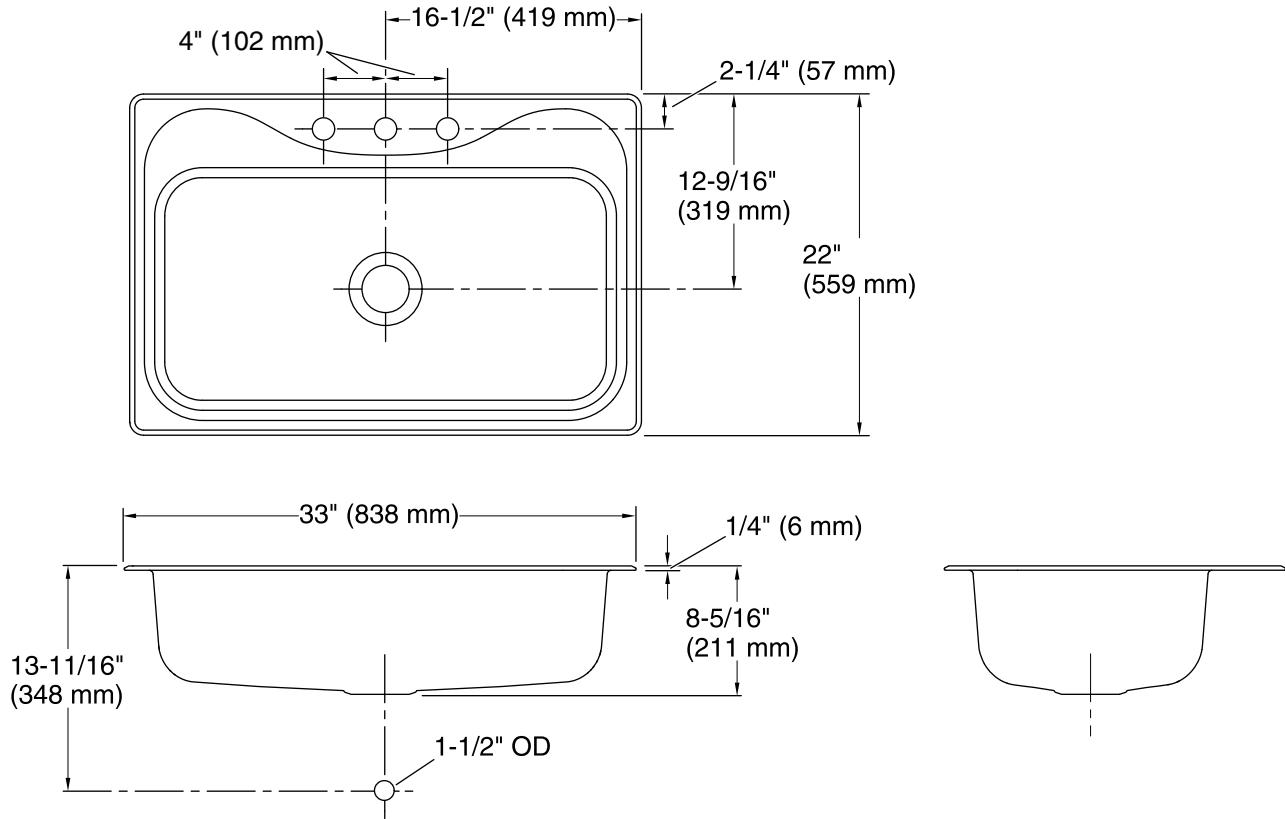

Technical Information

All product dimensions are nominal.

Bowl area (Only):   Length: 29-3/16" (742 mm)
                                 Width: 15-1/16" (383 mm)
                                 Bowl depth: 8" (203 mm)
                                 Water depth: 8" (203 mm)

Number of deck holes: 3

Faucet hole(s):   1-7/16" (37 mm)

Drain hole: 3-5/8" (92 mm)

Notes

Install this product according to the installation instructions.