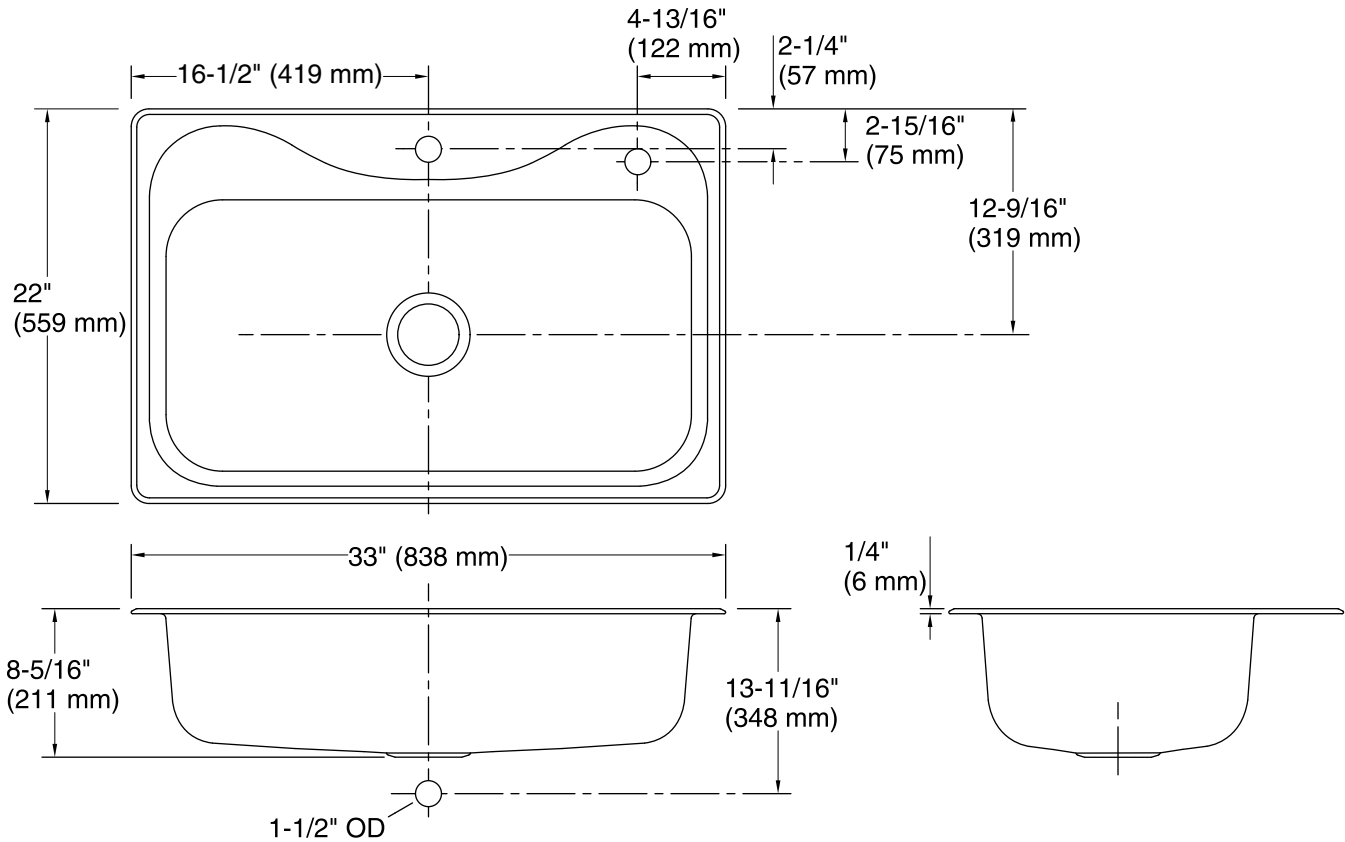

Technical Information

All product dimensions are nominal.

Bowl area (Only):   Length: 29-3/16" (742 mm)
                              Width: 15-1/16" (383 mm)
                              Bowl depth: 8" (203 mm)
                              Water depth: 8" (203 mm)

Number of deck holes: 2

Faucet hole(s):   1-7/16" (37 mm)

Drain hole: 3-5/8" (92 mm)

Notes

Install this product according to the installation instructions.