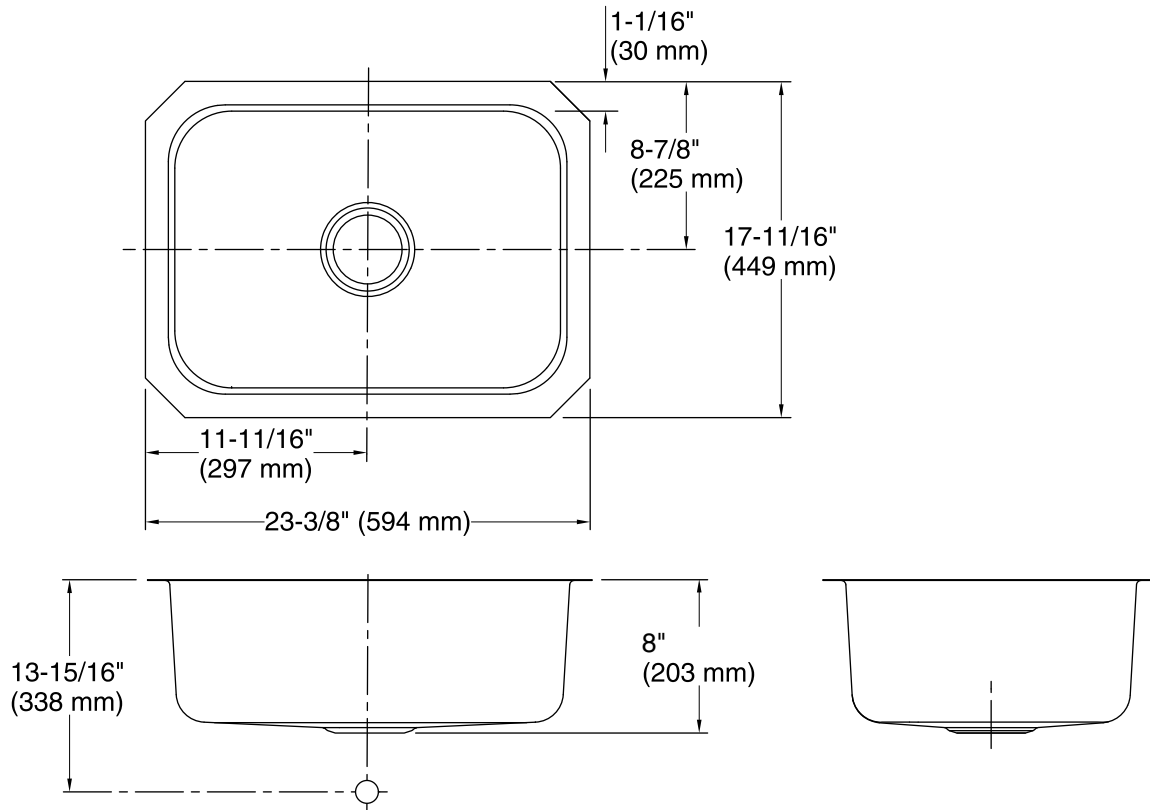

Technical Information

All product dimensions are nominal.

- Bowl configuration: Single
- Installation: Under-mount
- Bowl area: Length: 21" (533 mm)
Width: 15-1/4" (387 mm)
Bowl depth: 7-3/4" (197 mm)
Water depth: 7-3/4" (197 mm)
- Drain hole: 3-5/8" (92 mm)
- Template: 1315840-7, required, included