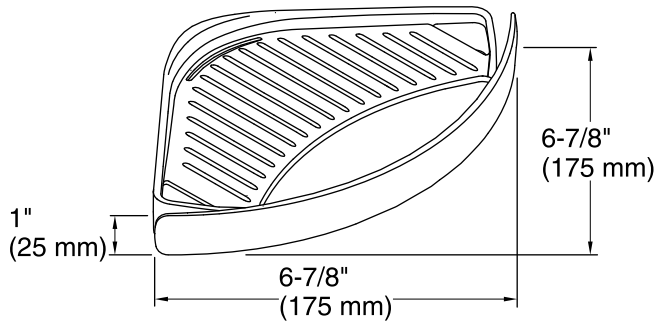

Features

- Four rimmed shelves
- Two 3-1/2" deep shower bins
- Two soap dishes with towel bar
- Two hooks

Included Components

Product consists of:

- 88011101 Rimmed Shelf
- 88011102 4-inch Deep Shower Bin
- 88011103 Soap Dish with Towel Bar
- 88011104 Shower Hook
- 88011103 Soap Dish with Towel Bar
- 88011102 4-inch Deep Shower Bin
- 88011101 Rimmed Shelf
- 88011101 Rimmed Shelf
- 88011101 Rimmed Shelf
- 88011104 Shower Hook

Rimmed Shelf (4 each)

Shower Bin (2 each)

Towel Bar (2 each)

Shower Hook (2 each)

Technical Information

All product dimensions are nominal.

Notes

Install this product according to the installation guide.