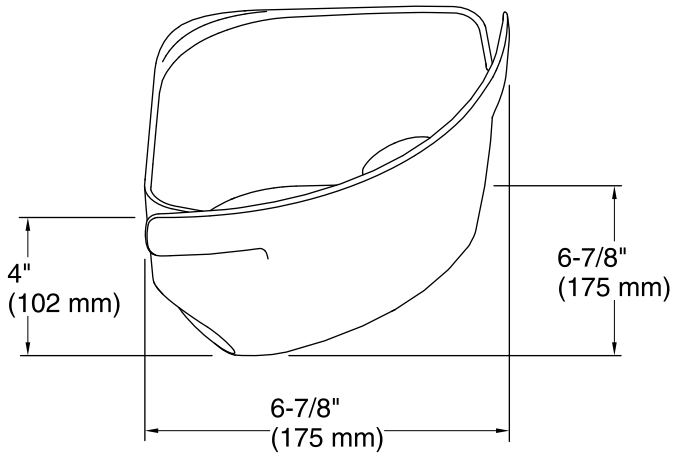

Features

- Four rimmed shelves
- Two 3-1/2" deep shower bins
- Two soap dishes with towel bar
- Two hooks

Included Components

Product consists of:

- 88011101 Rimmed Shelf
- 88011102 4-inch Deep Shower Bin
- 88011103 Soap Dish with Towel Bar
- 88011104 Shower Hook
- 88011103 Soap Dish with Towel Bar
- 88011102 4-inch Deep Shower Bin
- 88011101 Rimmed Shelf
- 88011101 Rimmed Shelf
- 88011101 Rimmed Shelf
- 88011104 Shower Hook

Rimmed Shelf (4 each)

Shower Bin (2 each)

Towel Bar (2 each)

Shower Hook (2 each)

Technical Information

All product dimensions are nominal.

Notes

Install this product according to the installation guide.