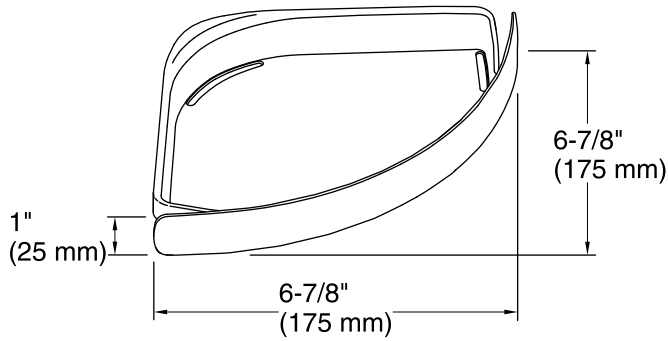

Features

- Four rimmed shelves
- Two 3-1/2" deep shower bins
- Two soap dishes with towel bar
- Two hooks

Included Components

Product consists of:

- 88011101 Rimmed Shelf
- 88011102 4-inch Deep Shower Bin
- 88011103 Soap Dish with Towel Bar
- 88011104 Shower Hook
- 88011103 Soap Dish with Towel Bar
- 88011102 4-inch Deep Shower Bin
- 88011101 Rimmed Shelf
- 88011101 Rimmed Shelf
- 88011101 Rimmed Shelf
- 88011104 Shower Hook

Rimmed Shelf (4 each)

Shower Bin (2 each)

Towel Bar (2 each)

Shower Hook (2 each)

Technical Information

All product dimensions are nominal.

Notes

Install this product according to the installation guide.