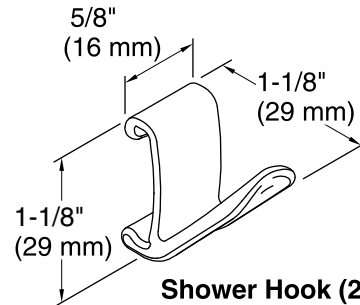

Features

- Four rimmed shelves
- Two 3-1/2" deep shower bins
- Two soap dishes with towel bar
- Two hooks

Included Components

Product consists of:

- 88011101 Rimmed Shelf
- 88011102 4-inch Deep Shower Bin
- 88011103 Soap Dish with Towel Bar
- 88011104 Shower Hook
- 88011103 Soap Dish with Towel Bar
- 88011102 4-inch Deep Shower Bin
- 88011101 Rimmed Shelf
- 88011101 Rimmed Shelf
- 88011101 Rimmed Shelf
- 88011104 Shower Hook

Codes/Standards

None Applicable

STERLING® Warranty - Bathing & Showering Accessories

See website for detailed warranty information.

Available Colors/Finishes

Color tiles intended for reference only.

Color	Code	Description
	0	White
	96	KOHLER Biscuit

Rimmed Shelf (4 each)

Shower Bin (2 each)

Towel Bar (2 each)

Shower Hook (2 each)

Technical Information

All product dimensions are nominal.

Notes

Install this product according to the installation guide.