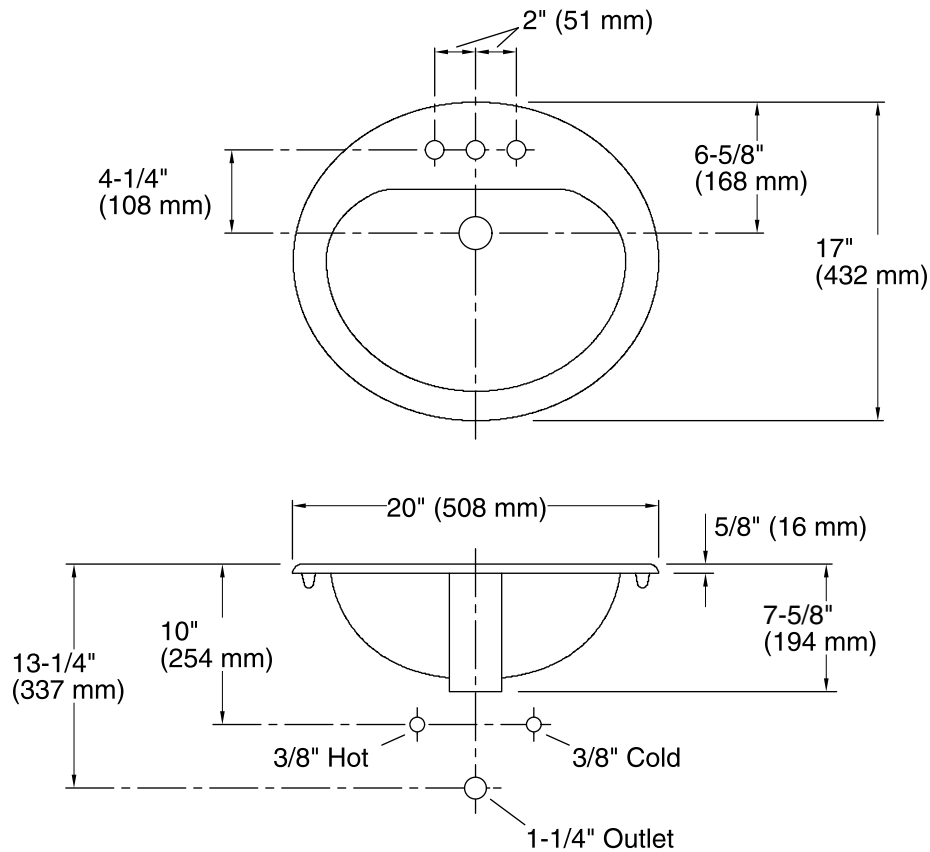

Drop-in Bathroom Sink 75010140

Features

- Drop-in
- Oval basin.
- With overflow.
- 4-inch centers.
- 20" (508 mm) x 17" (432 mm) x 7-5/8" (194 mm)

Material

- Compression-molded from our exclusive solid Vikrell® material.

Available Color/Finishes

Color tiles intended for reference only.

Color	Code	Description
	0	White
	96	KOHLER Biscuit

USA/Canada: 1-800-STERLING (1-800-783-7546)

Kohler Co. reserves the right to make revisions without notice to product specifications.

For the most current Specification Sheet, go to www.sterlingplumbing.com.

11-13-2017 04:36

Technical Information

All product dimensions are nominal.

- Bowl configuration: Single
- Installation: Drop-in
- Bowl area (Only) Length: 15-3/4" (400 mm)
Width: 10-3/4" (273 mm)
Water depth: 4-7/8" (124 mm)
- Number of deck holes: 3
- Drain hole: 1-1/4" (32 mm)
- Template: 1033456-7, required, included

Notes

- Install this product according to the installation instructions.
- Measure your actual product for roughing-in details.