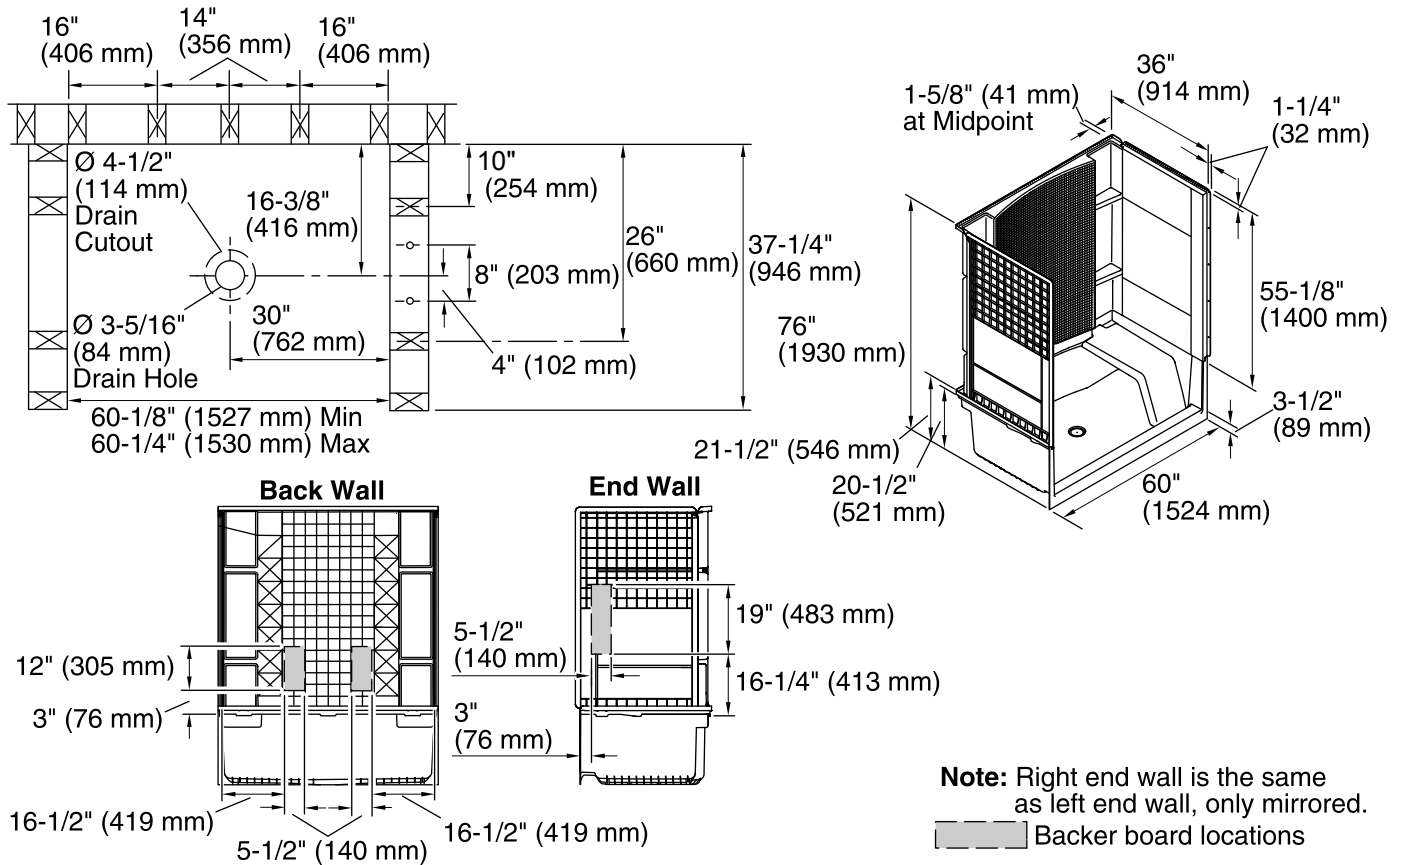

**Included Components**

- Product consists of:
- 72291100 60" Seated Shower Base
  - 71164106 60" x 36" Bath/Shower Wall Set with Backer Boards
  - 72286104 Removable Shower Seat

**Codes/Standards**

- ASTM E162
- ASTM E662
- Greenguard UL 2818 - Gold
- HUD, UM Bulletin 73

#### Technical Information

All product dimensions are nominal.

Installation: Three-wall alcove

Drain location: Center

Minimum flat for door: 3-1/4" (83 mm)

Threshold height: 3-1/2" (89 mm)

Maximum door height: 70-5/8" (1794 mm)

Maximum door width: 56-5/8" (1438 mm)