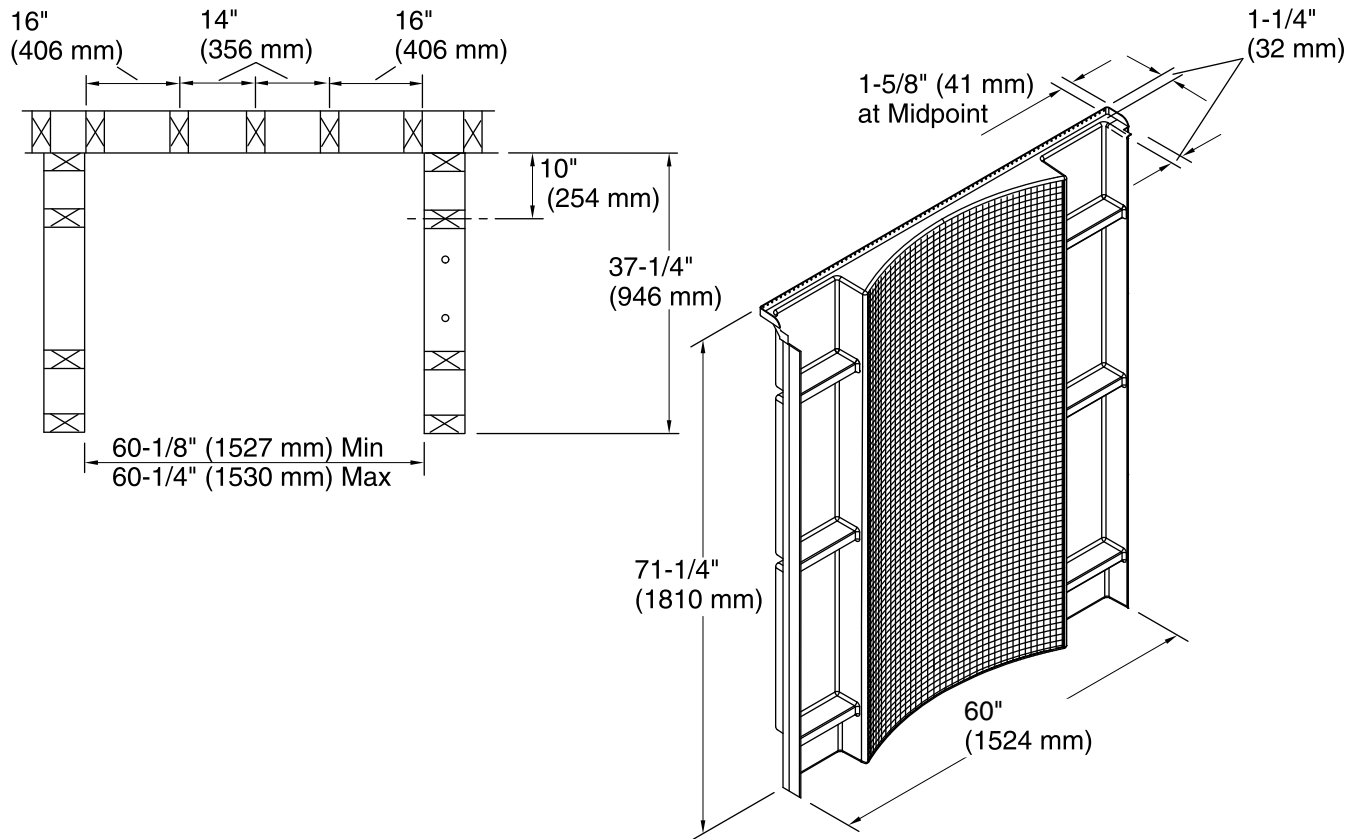

Accord®

60" Shower Back Wall

72272100

Features

- 60" Backwall
- Made from solid Vikrell material for strength, durability, and lasting beauty.
- High-gloss finish provides a smooth, shiny surface that is easy to clean.
- Install with 72245100 wallset and 72271100 shower base .

Available Colors/Finishes

Color tiles intended for reference only.

Color	Code	Description
	0	White
	96	KOHLER Biscuit

Technical Information

All product dimensions are nominal.

Installation: Three-wall alcove

Maximum door height: 72" (1829 mm)

Maximum door width: 56-5/8" (1438 mm)

Notes

Install this product according to the installation instructions.

Measure your actual product for roughing-in details.