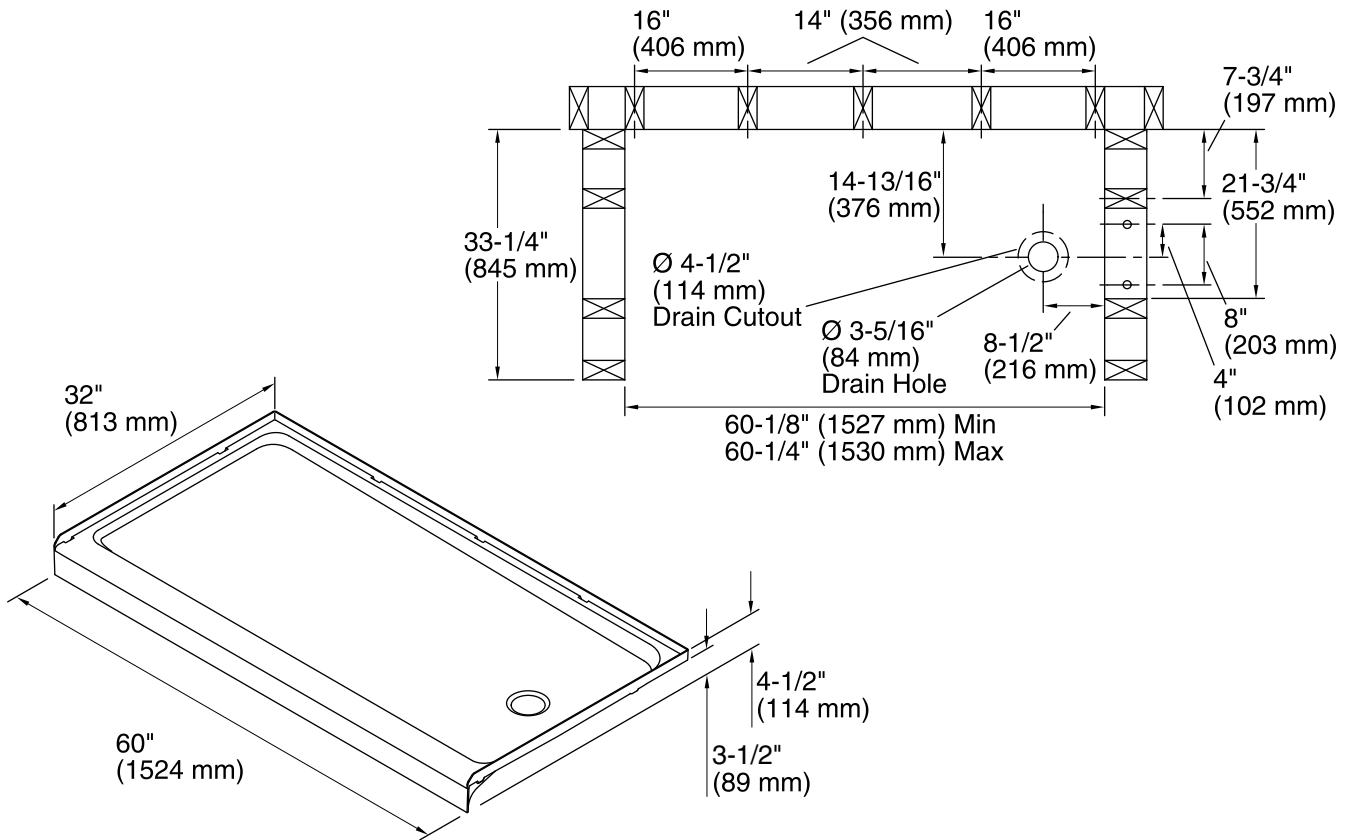

Ensemble™

60" x 32" End Drain Shower Base

72181120

Features

- 4-1/2" threshold
- Solid Vikrell material
- Durable high-gloss finish with a molded-in textured floor
- Right drain
- Suitable for tile-down application
- Compatible with Ensemble walls (series 7218)

Recommended Products/Accessories

- 80001012 12" Grab Bar
- 80001018 18" Grab Bar

Codes/Standards

- CSA B45.5/IAPMO Z124
- ASTM E162
- ASTM E662
- Greenguard UL 2818 - Gold
- HUD, UM Bulletin 73

Warranty – Bathing Fixtures (and) Kitchen and Utility Sinks Made of Solid Vikrell® Material

See website for detailed warranty information.

Available Colors/Finishes

Color tiles intended for reference only.

Color	Code	Description
	0	White
	96	KOHLER Biscuit

Technical Information

All product dimensions are nominal.

Installation: Three-wall alcove

Drain location: Right

Weight: 35.6 lbs (16.1 kg)

Notes

Install this product according to the installation instructions.

Studs should be positioned roughly as shown.

Double studding is recommended for pivot shower door installations.