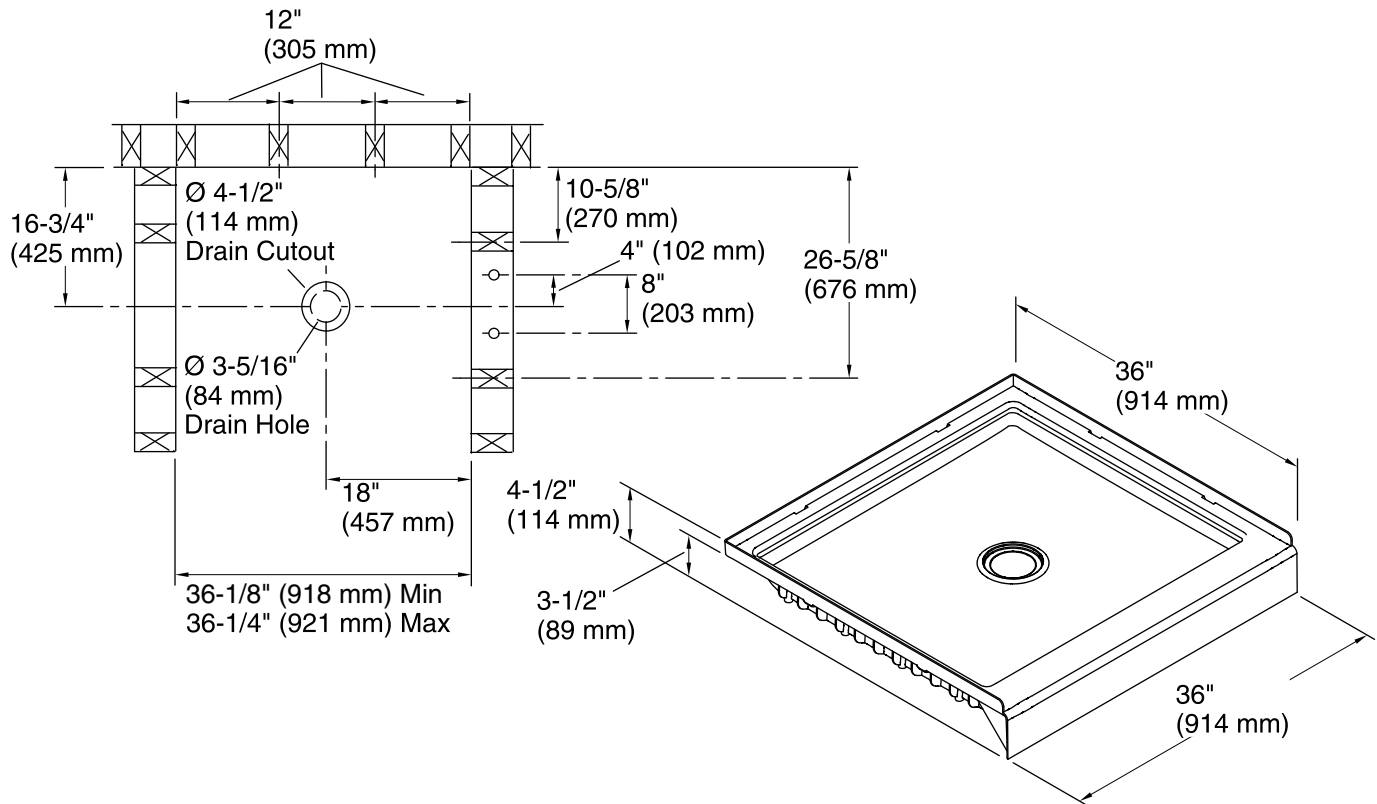

**Ensemble™**  
36" Shower Base  
**72161100**

**Features**

- 3½" threshold
- Solid Vikrell material
- High-gloss finish with molded-in textured floor
- Center drain
- Suitable for tile-down application

### Technical Information

All product dimensions are nominal.

Installation:	Three-wall alcove
Drain location:	Center
Basin area, bottom:	27-13/16" x 30-5/16" (706 mm x 770 mm)
Weight:	25 lbs (11.3 kg)