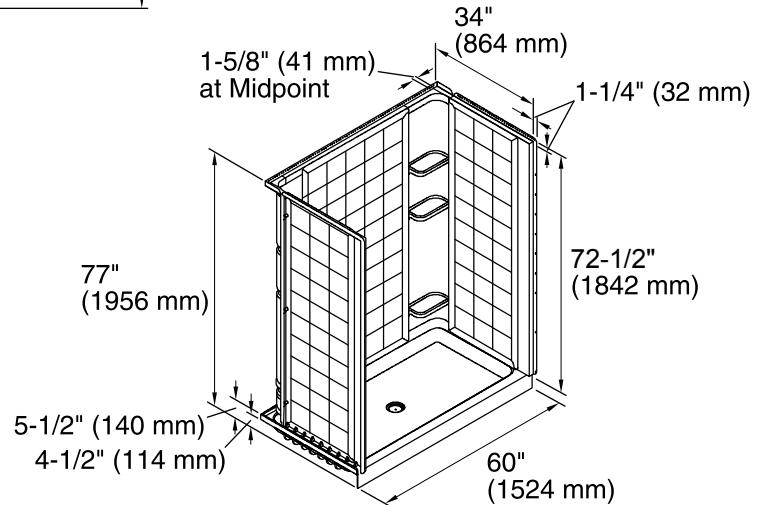

Features

- Alcove installation
- 4-1/2" threshold
- Solid Vikrell material
- Durable high-gloss finish
- Center drain
- Three-piece, tongue-and-groove walls with snap-together installation; realistic tile look
- Some caulk required
- Convenient shelves, shaving ledge/footrest

Included Components

Product consists of:

- 72105100 34" shower end wall set
- 72131100 60" Shower Base
- 72132100 60" Shower Back Wall

Codes/Standards

- CSA B45.5/IAPMO Z124
- ASTM E162
- ASTM E662
- Greenguard UL 2818 - Gold
- HUD, UM Bulletin 73

Color	Code	Description
	0	White
	96	KOHLER Biscuit

Technical Information

All product dimensions are nominal.

Installation: Three-wall alcove

Drain location: Center

Minimum flat for door: 3" (76 mm)

Threshold height: 4-1/2" (114 mm)

Maximum door height: 70-1/2" (1791 mm)

Maximum door width: 56-5/8" (1438 mm)

Notes

Install this product according to the installation instructions.

Studs should be positioned roughly as shown.

Double studding is recommended for pivot shower door installations.