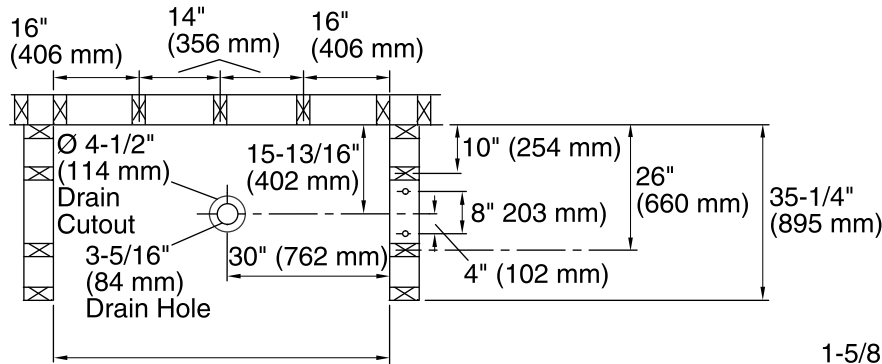

Features

- Alcove installation
- 4-1/2" threshold
- Solid Vikrell material
- Durable high-gloss finish
- Center drain
- Three-piece, tongue-and-groove walls with snap-together installation; realistic tile look
- Some caulk required
- Convenient shelves, shaving ledge/footrest

Included Components

Product consists of:

- 72105100 34" shower end wall set
- 72131100 60" Shower Base
- 72132100 60" Shower Back Wall

Codes/Standards

- CSA B45.5/IAPMO Z124
- ASTM E162
- ASTM E662
- Greenguard UL 2818 - Gold
- HUD, UM Bulletin 73

Color	Code	Description
	0	White
	96	KOHLER Biscuit

Technical Information

All product dimensions are nominal.

Installation: Three-wall alcove

Drain location: Center

Minimum flat for door: 3" (76 mm)

Threshold height: 4-1/2" (114 mm)

Maximum door height: 70-1/2" (1791 mm)

Maximum door width: 56-5/8" (1438 mm)

Notes

Install this product according to the installation instructions.

Studs should be positioned roughly as shown.

Double studding is recommended for pivot shower door installations.