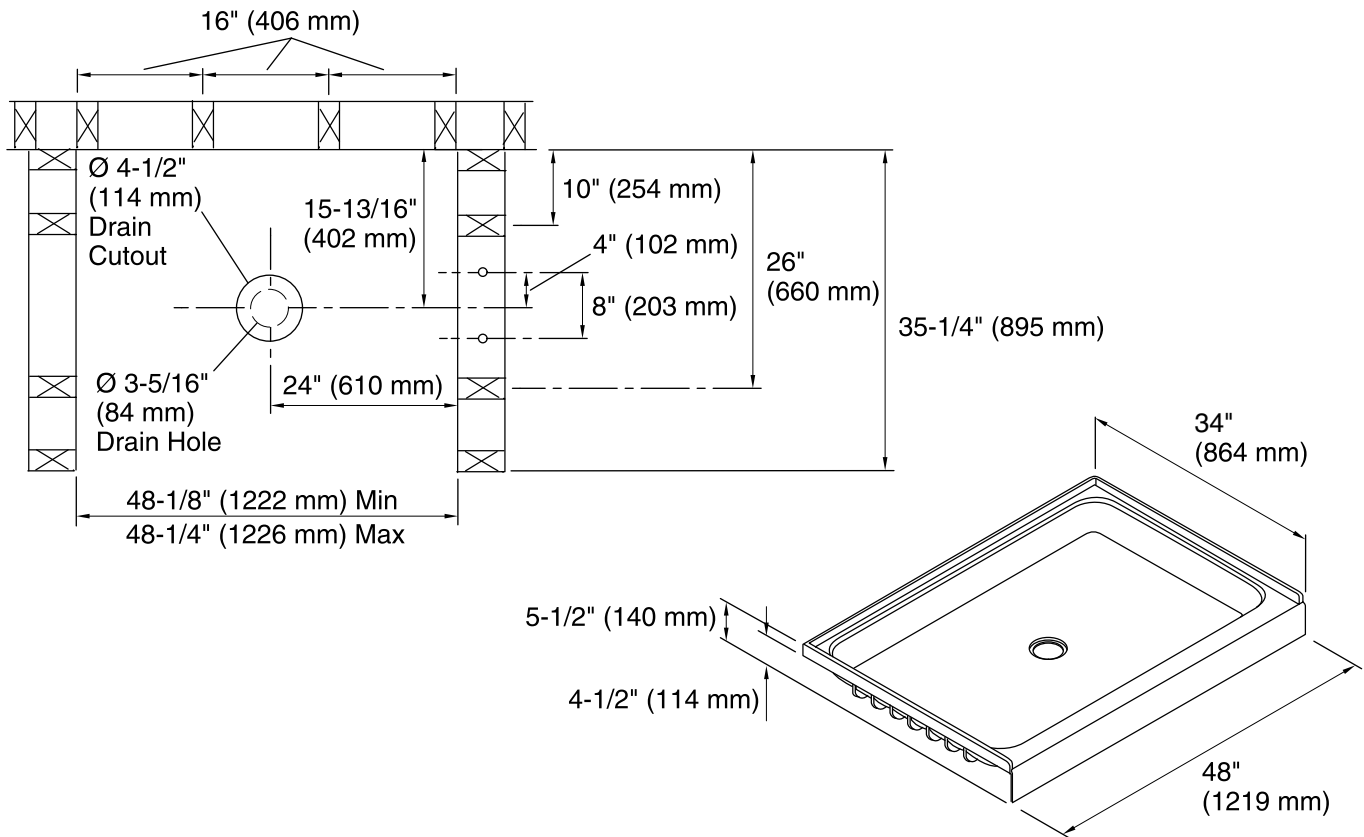

Features

- 4-1/2" threshold
- Solid Vikrell material
- Durable high-gloss finish with molded-in textured floor
- Center drain
- Suitable for tile-down application

Codes/Standards

CSA B45.5/IAPMO Z124
ASTM E162
ASTM E662
Greenguard UL 2818 - Gold
HUD, UM Bulletin 73

Color	Code	Description
	0	White
	96	KOHLER Biscuit

Technical Information

All product dimensions are nominal.

Installation: Three-wall alcove

Drain location: Center

Notes

Install this product according to the installation instructions.

Studs should be positioned roughly as shown.

Double studding is recommended for pivot shower door installations.