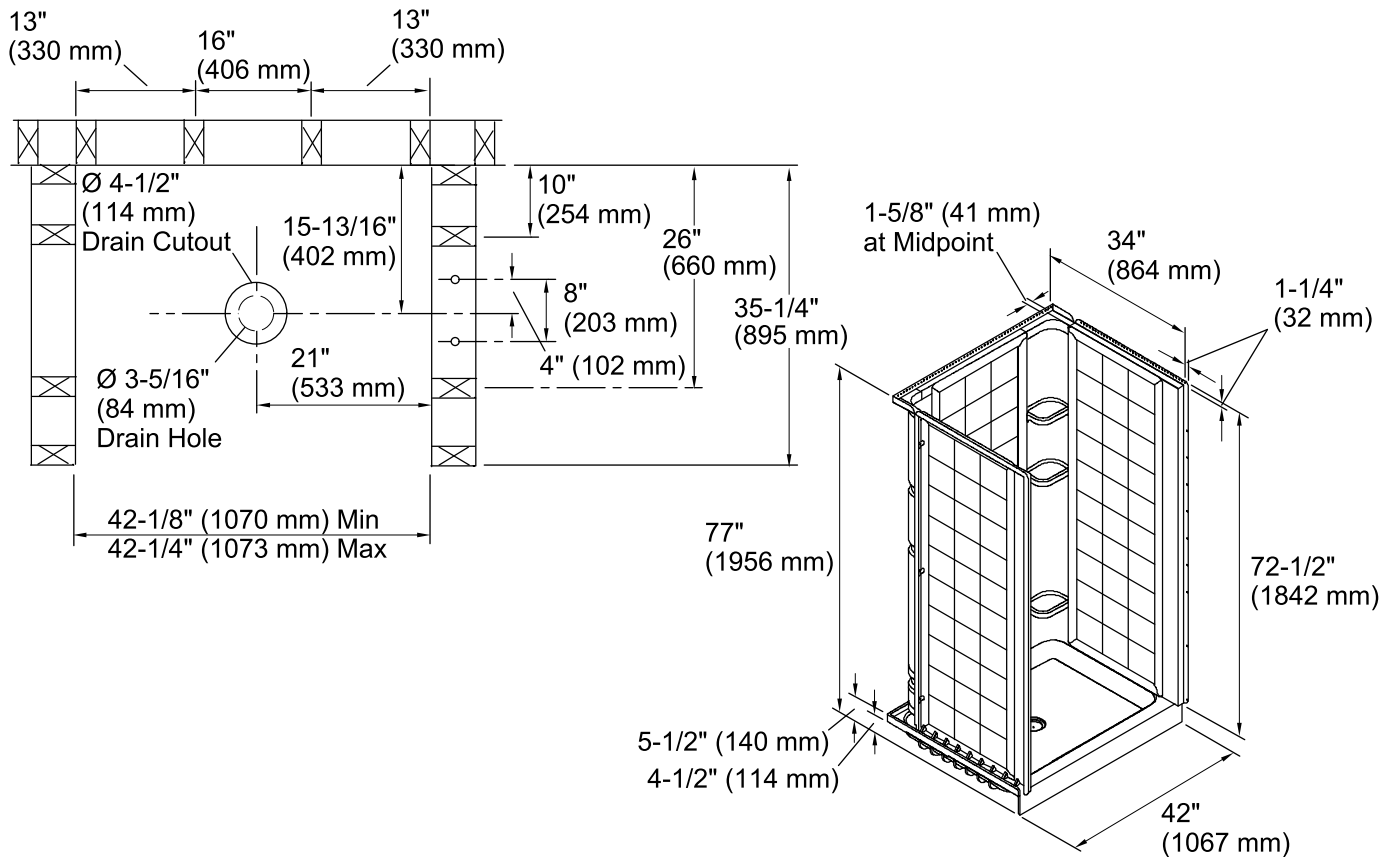

Features

- Alcove installation
- 4-1/2" threshold
- Solid Vikrell material
- Durable high-gloss finish
- Center drain
- Three-piece, tongue-and-groove walls with snap-together installation
- Some caulk required
- Convenient shelves, shaving ledge/footrest

Included Components

Product consists of:

- 72105100 34" shower end wall set
- 72112100 42" Shower Back Wall
- 72111100 42" Shower Base

Codes/Standards

- CSA B45.5/IAPMO Z124
- ASTM E162
- ASTM E662
- Greenguard UL 2818 - Gold
- HUD, UM Bulletin 73

Color	Code	Description
	0	White
	96	KOHLER Biscuit

Technical Information

All product dimensions are nominal.

Installation: Three-wall alcove

Drain location: Center

Minimum flat for door: 3" (76 mm)

Threshold height: 4-1/2" (114 mm)

Maximum door height: 70-1/2" (1791 mm)

Maximum door width: 38-5/8" (981 mm)

Notes

Install this product according to the installation instructions.

Studs should be positioned roughly as shown.

Double studding is recommended for pivot shower door installations.