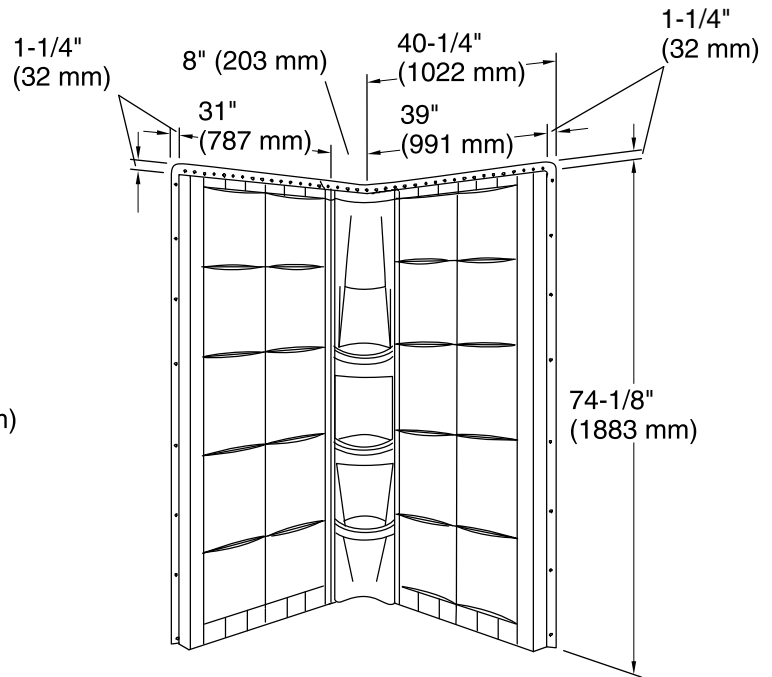

For the most current Specification Sheet, go to www.sterlingplumbing.com.

4-26-2019 00:38 - US

Note: Right end wall is the same as left end wall, only mirrored.

■ Backer board locations

Technical Information

All product dimensions are nominal.

Installation: Corner

Maximum door height: 74" (1880 mm)

Maximum door width: 27-3/8" (695 mm)

Notes

Install this product according to the installation instructions.

Measure your actual product for roughing-in details.