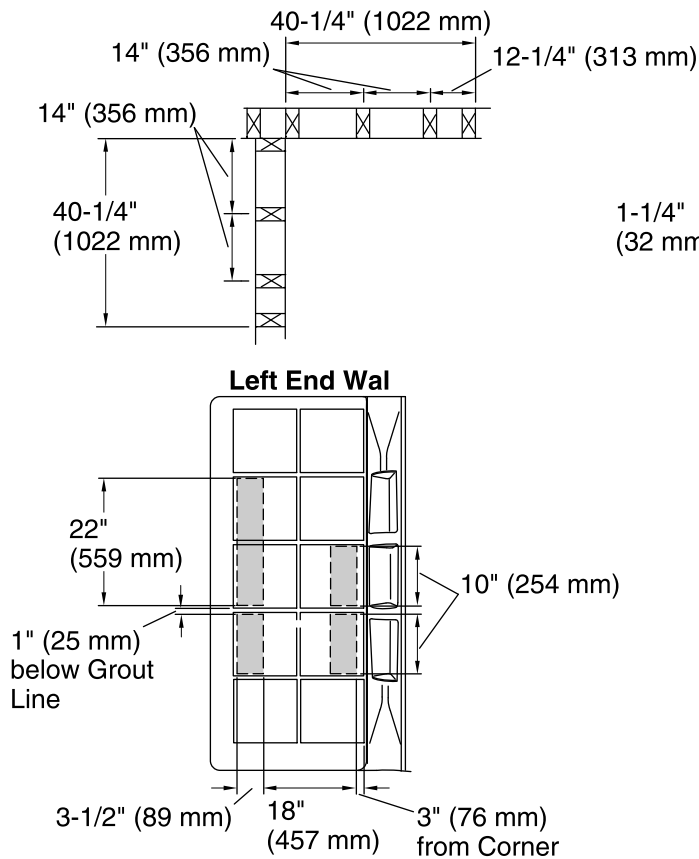

For the most current Specification Sheet, go to www.sterlingplumbing.com.

4-26-2019 00:38 - US

Note: Right end wall is the same as left end wall, only mirrored.

■ Backer board locations

Technical Information

All product dimensions are nominal.

Installation: Corner

Maximum door height: 74" (1880 mm)

Maximum door width: 27-3/8" (695 mm)

Notes

Install this product according to the installation instructions.

Measure your actual product for roughing-in details.