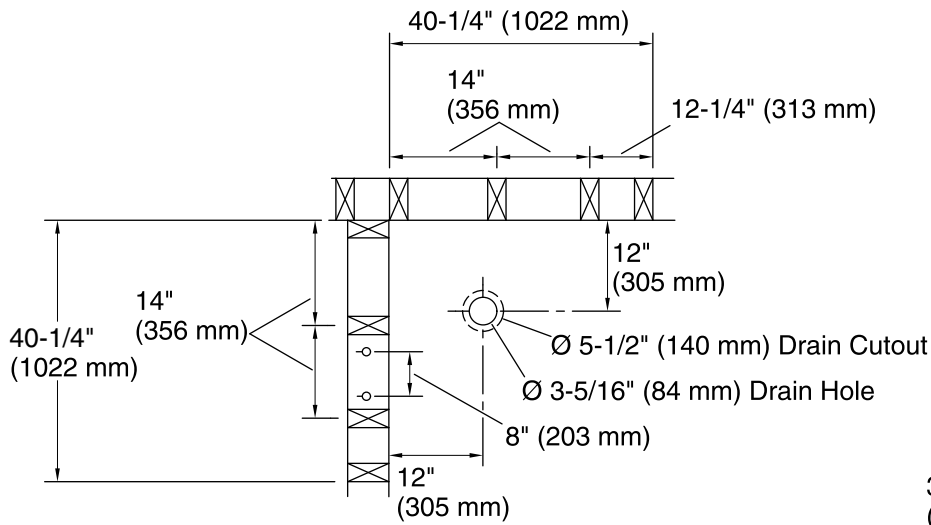

#### Color Code Description

	0	White
--	---	-------

**Technical Information**

All product dimensions are nominal.

Installation: Corner

**Notes**

Install this product according to the installation instructions.