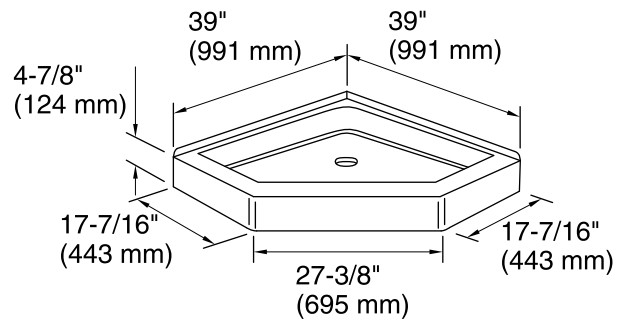

Technical Information

All product dimensions are nominal.

Installation: Corner

Notes

Install this product according to the installation instructions.

Measure your actual product for roughing-in details.