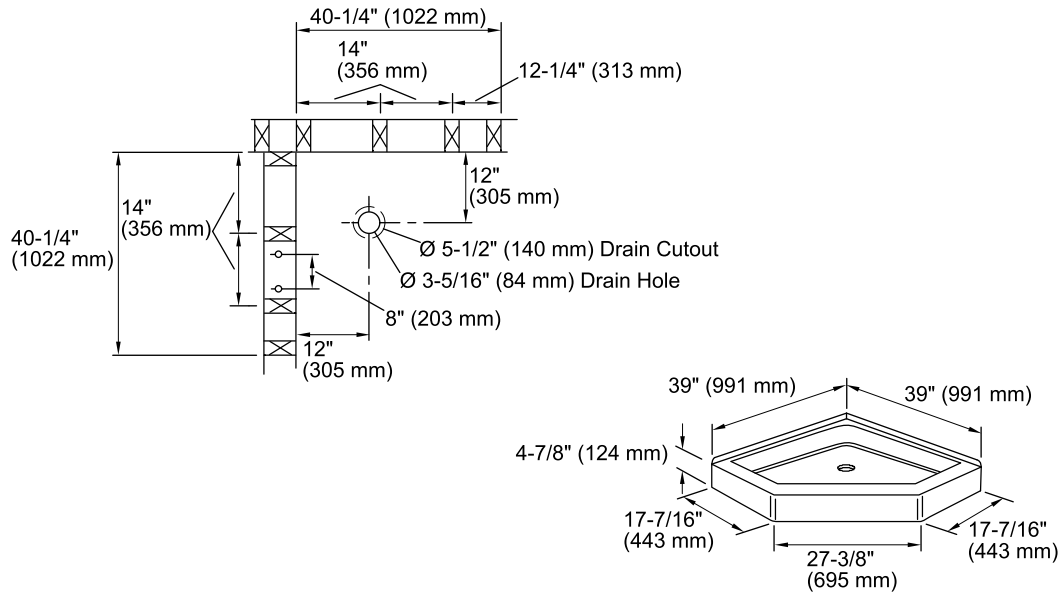

For the most current Specification Sheet, go to www.sterlingplumbing.com.

4-26-2019 00:37 - US

Technical Information

All product dimensions are nominal.

Installation: Corner

Drain location: Center

Notes

Install this product according to the installation instructions.

Measure your actual product for roughing-in details.