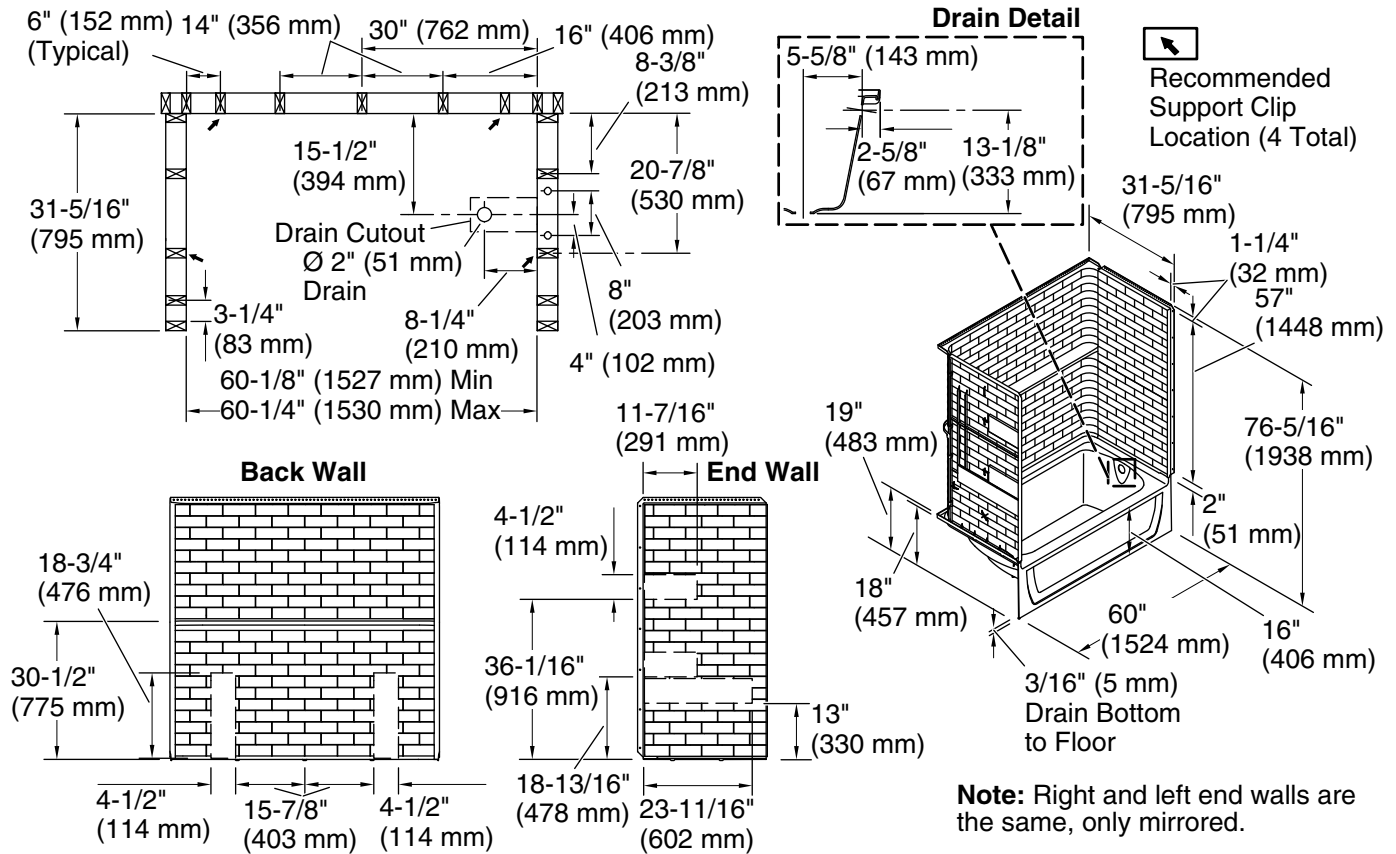

**Technical Information**

All product dimensions are nominal.

Installation: Three-wall alcove  
 Maximum door height: 58-3/4" (1492 mm)  
 Maximum door width: 57-5/8" (1464 mm)

**Notes**

Install this product according to the installation instructions.  
 Studs should be positioned roughly as shown.