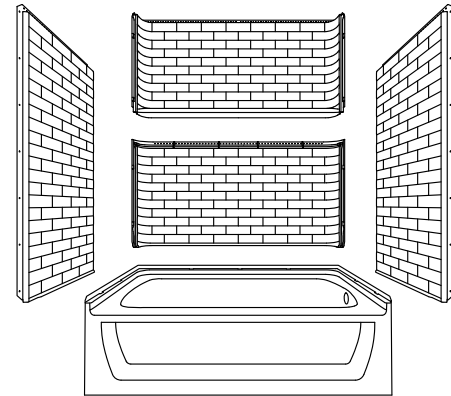

### Installation

- Pro4™ installation system features a two-piece back wall design, enabling one-person handling and installation.
- Alcove.
- Caulk-free installation.
- Right drain.

### Included Components

Product consists of:

71574106 60" x 30" bath wall set w/ AIP backerboards

71171120 60-1/4" x 30" bath