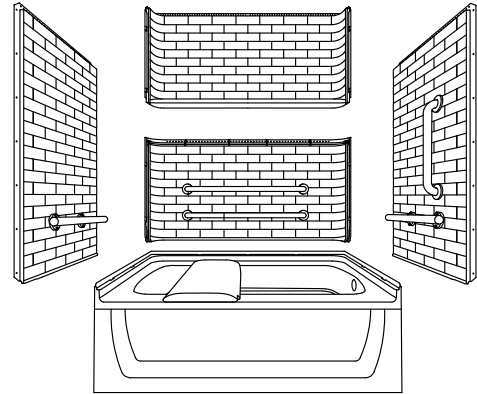

STERLING

A KOHLER COMPANY

60" x 32" ADA Bath/shower with grab bars and bath seat

Traverse®

71520125

Features

- Tongue-and-groove modular design allows for easy installation during any phase of construction.
- Modern subway tile design.
- Full-length shelf provides generous storage.
- Easy-to-clean, durable high-gloss finish.
- Stainless steel grab bars and bath seat.

Material

- Compression molded from our exclusive solid Vikrell® material.

Installation

- Pro4™ installation system features a two-piece back wall design, enabling one-person handling and installation.
- Alcove.
- Caulk-free installation.
- Right drain.

Recommended Products/Accessories

- K-23726 Drain treatment
- K-23723 Faucet cleaner
- K-23733 Vikrell® cleaner

Included Components

Product consists of:

- 71121120
- 71524106
- 71577103
- 71127104

ADA

Codes/Standards

- CSA B45.5/IAPMO Z124
- ASTM E162
- ASTM E662
- ADA
- ICC/ANSI A117.1
- HUD, UM Bulletin 73

STERLING® Non-Vikrell® Bathing & Showering Seats Ten-Year Limited Warranty
STERLING® Grab Bars Ten-Year Limited Warranty
STERLING® Vikrell® or Acrylic Baths and Shower Bases Ten-Year Limited Warranty
See website for detailed warranty information.

Available Colors/Finishes

Color tiles intended for reference only.

Color	Code	Description
	0	White
	96	KOHLER Biscuit

1-800-STERLING (1-800-783-7546)

Kohler Co. reserves the right to make revisions without notice to product specifications.

For the most current Specification Sheet, go to www.sterlingplumbing.com.

12-29-2021 10:38 - US/CA