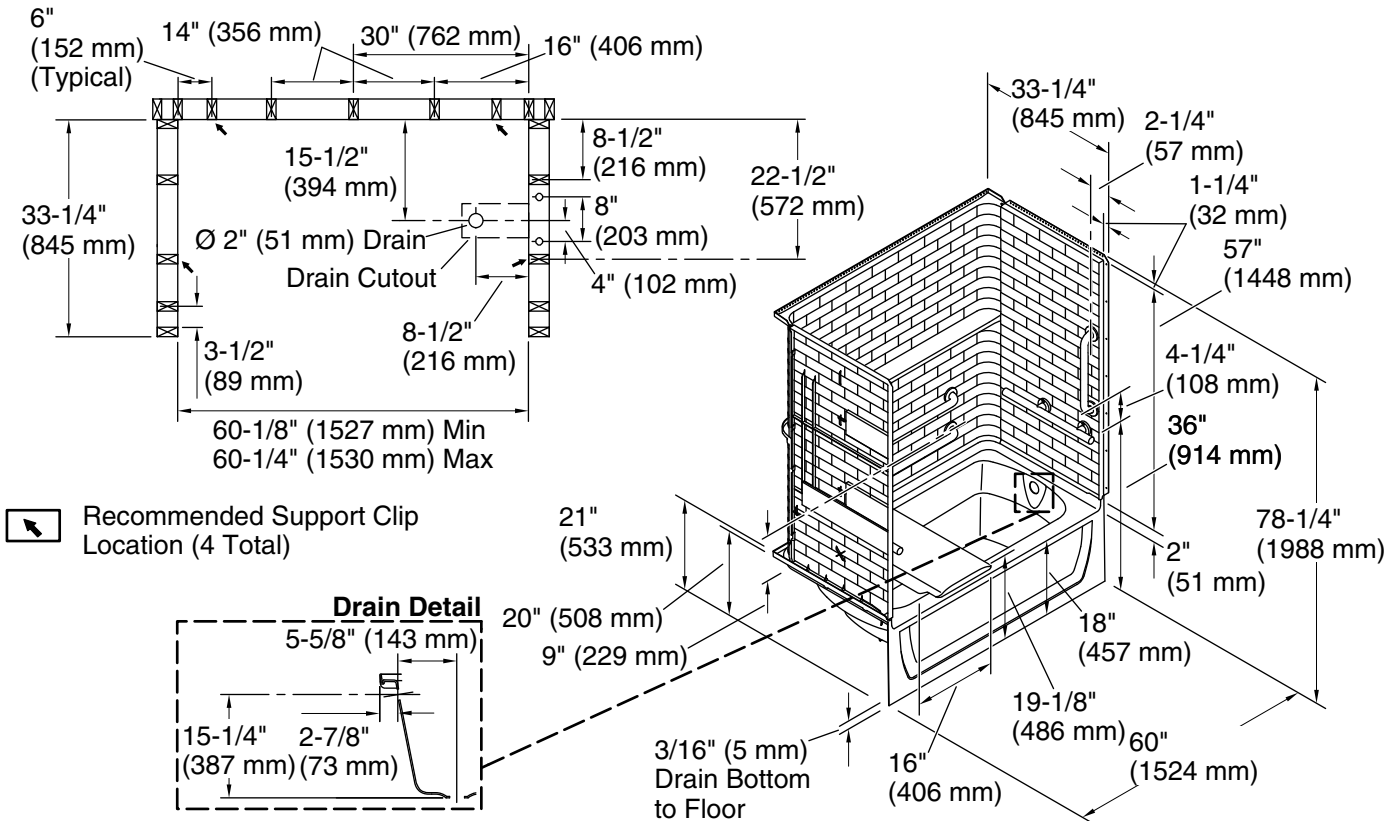

STERLING

A KOHLER COMPANY

Traverse®

60" x 32" ADA Bath/shower with grab bars and bath seat

71520125

Technical Information

All product dimensions are nominal.

Installation: Three-wall alcove

Notes

Install this product according to the installation instructions.

Studs should be positioned roughly as shown.

Double studding is recommended for pivot shower door installations.

ADA compliant when installed to the specific requirements of these regulations.

1-800-STERLING (1-800-783-7546)

Kohler Co. reserves the right to make revisions without notice to product specifications.

For the most current Specification Sheet, go to www.sterlingplumbing.com.

12-29-2021 10:38 - US/CA