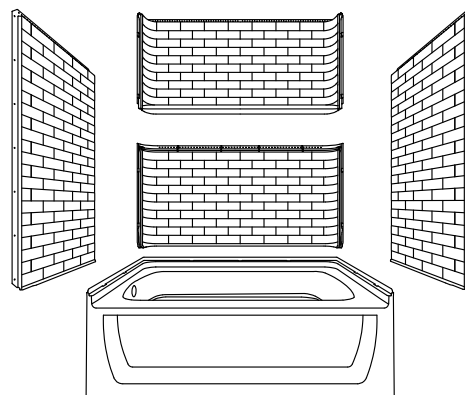

Traverse®

32" AFD bath/shower
71520112

Features

- Tongue-and-groove modular design allows for easy installation during any phase of construction.
- Modern subway tile design.
- Full-length shelf provides generous storage.
- Easy-to-clean, durable high-gloss finish.

Material

- Compression molded from our exclusive solid Vikrell® material.

Installation

- Pro4™ installation system features a two-piece back wall design, enabling one-person handling and installation.
- Alcove.
- Caulk-free installation.
- Above-floor drain (AFD) rough-in.
- Left drain.

Recommended Products/Accessories

- K-23726 Drain treatment
- K-23733 Vikrell® cleaner

Included Components

1. Product consists of:
2. 71524100
   - 71121112

Codes/Standards

- CSA B45.5/IAPMO Z124
- ASTM E162
- ASTM E662
- HUD, UM Bulletin 73

STERLING® Vikrell® or Acrylic Baths and Shower Bases Ten-Year Limited Warranty

See website for detailed warranty information.

Available Colors/Finishes

Color tiles intended for reference only.

Color	Code	Description
	0	White
	96	KOHLER Biscuit