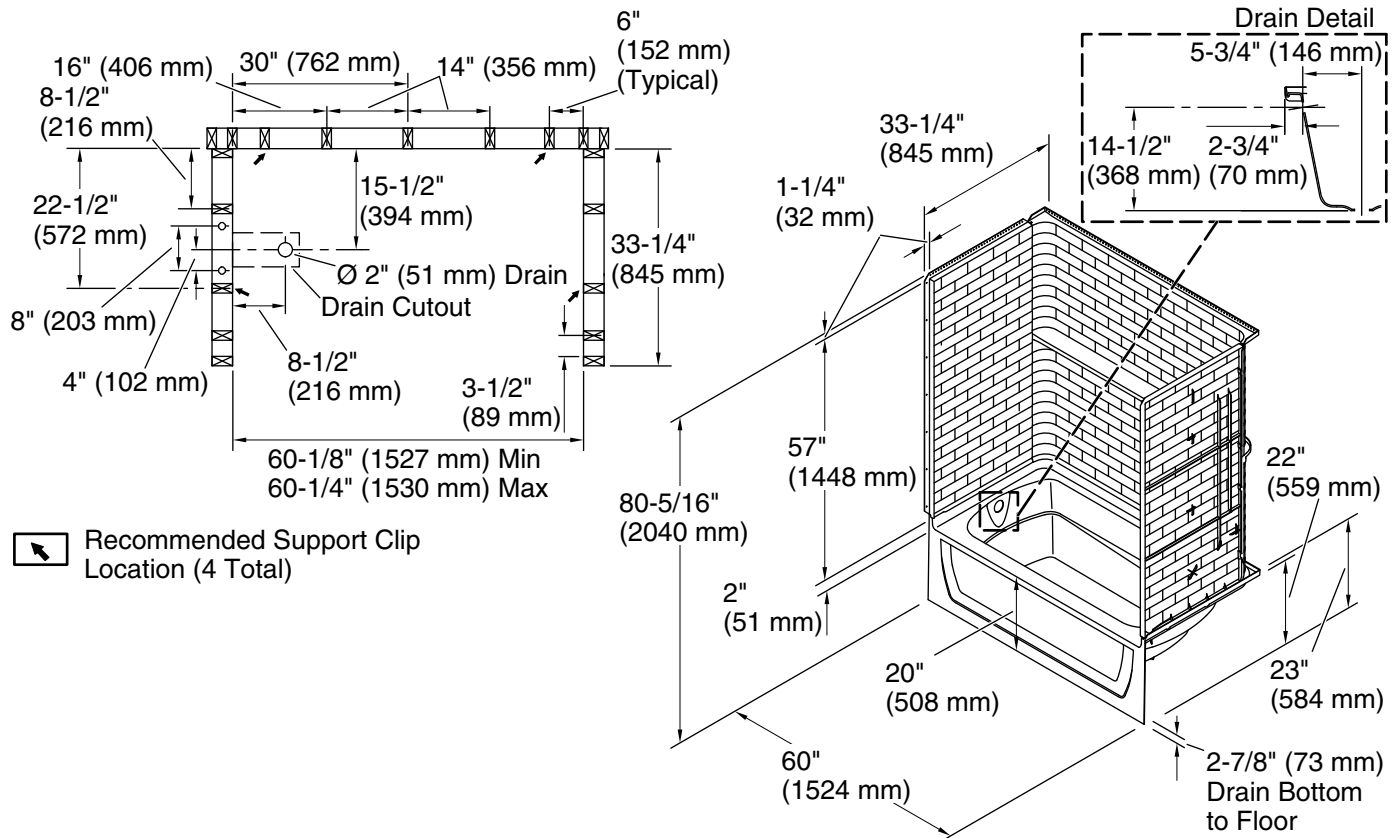

Technical Information

All product dimensions are nominal.

Installation: Three-wall alcove
 Maximum door height: 58-3/4" (1492 mm)
 Maximum door width: 57-5/8" (1464 mm)

Notes

Install this product according to the installation instructions.
 Studs should be positioned roughly as shown.
 Double studding is recommended for pivot shower door installations.