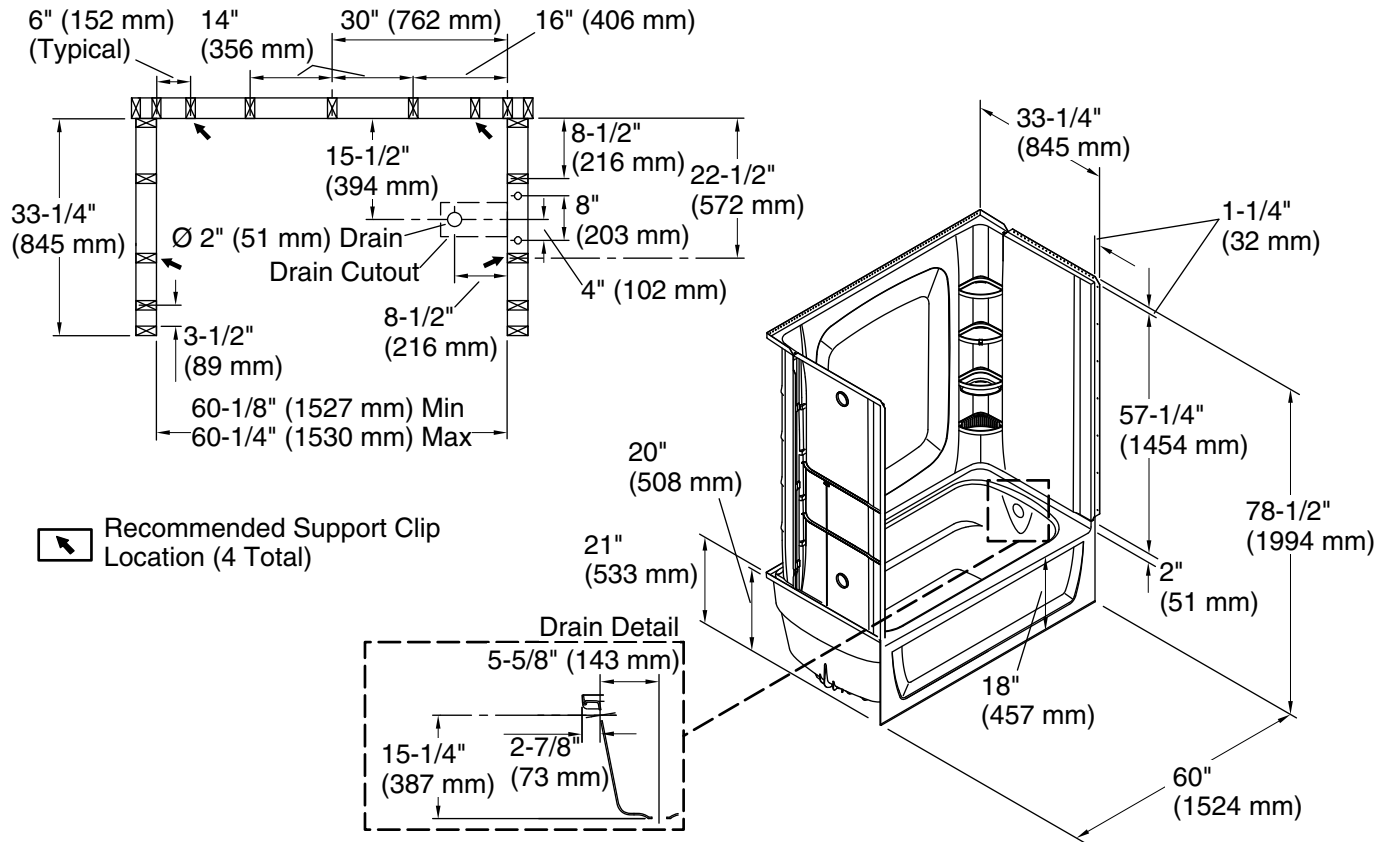

### Features

- Adjustable corner shelves maximize showering space.
- Includes four rimmed shelves, two caddies, two soap dishes With towel bars, and two hooks.
- Dishwasher-safe shelves and bins snap into place; no tools required.
- Shaving ledge/footrest for added comfort.
- Durable high-gloss finish provides a smooth, shiny surface that is easy to clean.
- Caulk-free four-piece modular design made of solid Vikrell® material.

For the most current Specification Sheet, go to [www.sterlingplumbing.com](http://www.sterlingplumbing.com).

12-29-2021 10:36 - US/CA

**Technical Information**

All product dimensions are nominal.

Installation:	Three-wall alcove
Drain location:	Right
Basin area, bottom:	42" x 20" (1067 mm x 508 mm)
Basin area, top:	54" x 26" (1372 mm x 660 mm)
Water depth:	13-3/4" (349 mm)
Water capacity:	55 gal (208.2 L)
Maximum door height:	59" (1499 mm)
Maximum door width:	57-11/16" (1465 mm)