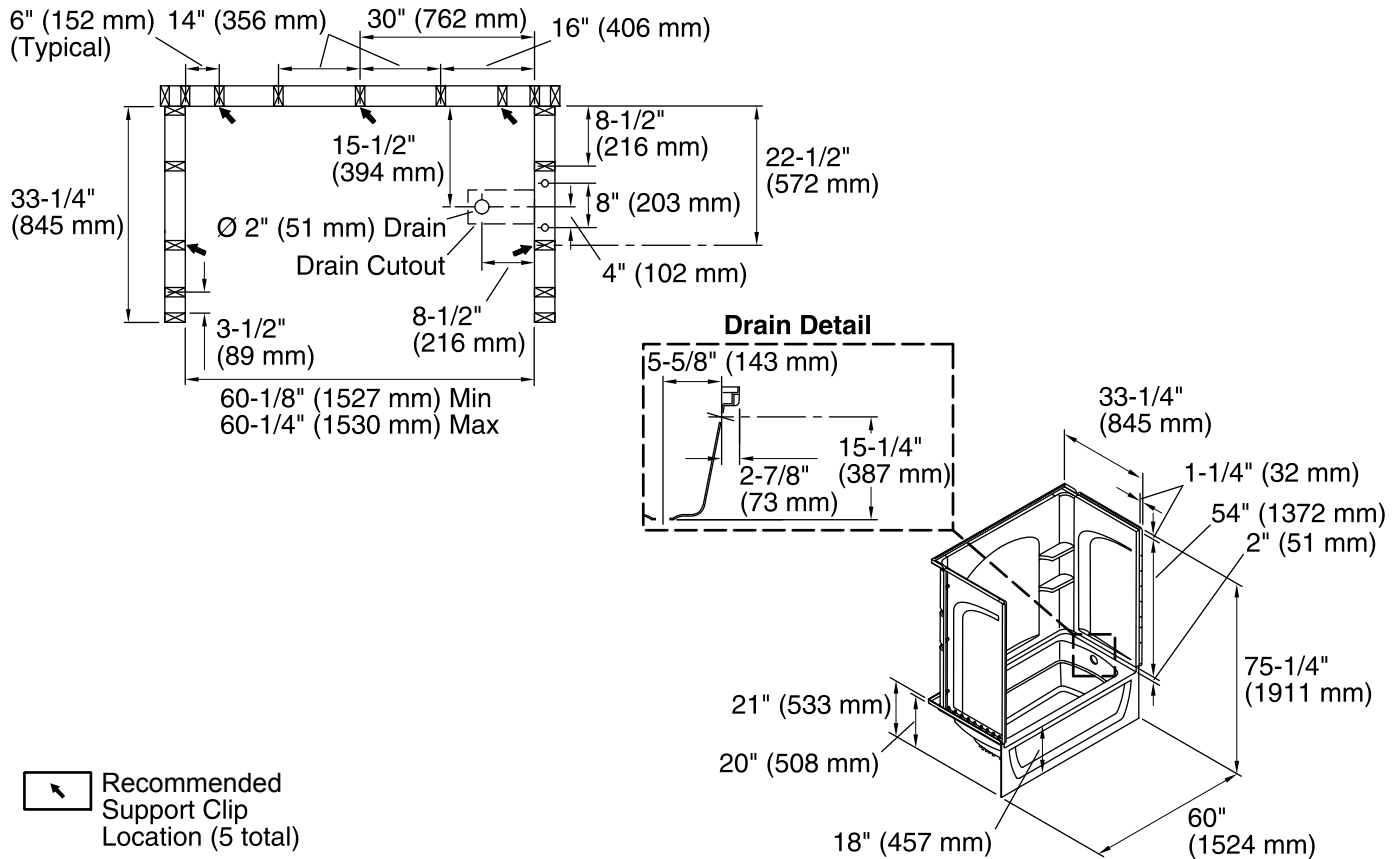

Ensemble™

60" x 32" Curve Bath/Shower with Access Panel

71220127

Features

- Alcove installation
- 18" apron
- Vikrell material
- Right drain
- Three-piece, tongue-and-groove walls with snap-together installation
- Some caulk required
- Corner shelves
- Removable front access panel

Included Components

Product consists of:

71121127 60" x 32" Bath with Access Panel

71224100 60" x 32" Curve Bath/Shower Wall Set

Codes/Standards

CSA B45.5/IAPMO Z124

ASTM E162

ASTM E662

For the most current Specification Sheet, go to www.sterlingplumbing.com.

4-26-2019 00:29 - US

Technical Information

All product dimensions are nominal.

Installation:	Three-wall alcove
Drain location:	Right
Basin area, bottom:	42" x 20" (1067 mm x 508 mm)
Basin area, top:	54" x 26" (1372 mm x 660 mm)
Water depth:	13-3/4" (349 mm)
Water capacity:	55 gal (208.2 L)
Minimum flat for door:	3" (76 mm)
Maximum door height:	55-1/2" (1410 mm)
Maximum door width:	57-11/16" (1465 mm)

Notes

Install this product according to the installation instructions.

Studs should be positioned roughly as shown.

Double studding is recommended for pivot shower door installations.