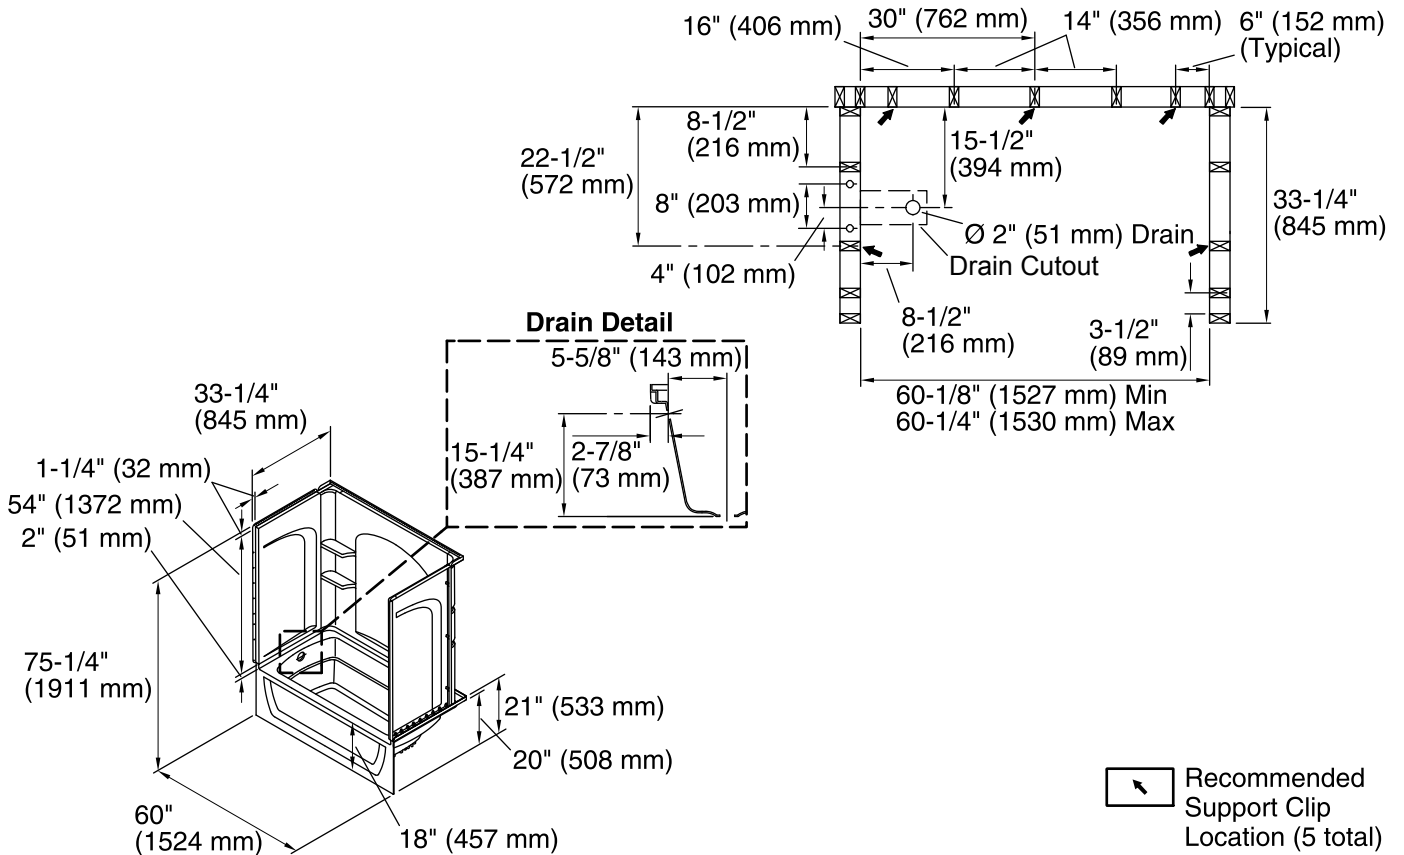

Ensemble™

60" x 32" Curve Bath/Shower with Access Panel 71220117

Features

- Alcove installation
- 18" apron
- Vikrell material
- Left drain
- Three-piece, tongue-and-groove walls with snap-together installation
- Some caulk required
- Corner shelves
- Removable front access panel

Included Components

Product consists of:

- 71224100 60" x 32" Curve Bath/Shower Wall Set
- 71121117 60" x 32" Bath with Access Panel

Codes/Standards

- CSA B45.5/IAPMO Z124
- ASTM E162
- ASTM E662
- Greenguard UL 2818 - Gold
- HUD, UM Bulletin 73

Color	Code	Description
	0	White
	96	KOHLER Biscuit

Technical Information

All product dimensions are nominal.

- Installation: Three-wall alcove
- Drain location: Left
- Basin area, bottom: 42" x 20" (1067 mm x 508 mm)
- Basin area, top: 54" x 26" (1372 mm x 660 mm)
- Water depth: 13-3/4" (349 mm)
- Water capacity: 55 gal (208.2 L)
- Minimum flat for door: 3" (76 mm)
- Maximum door height: 55-1/2" (1410 mm)
- Maximum door width: 57-11/16" (1465 mm)

Notes

- Install this product according to the installation instructions.
- Studs should be positioned roughly as shown.
- Double studding is recommended for pivot shower door installations.