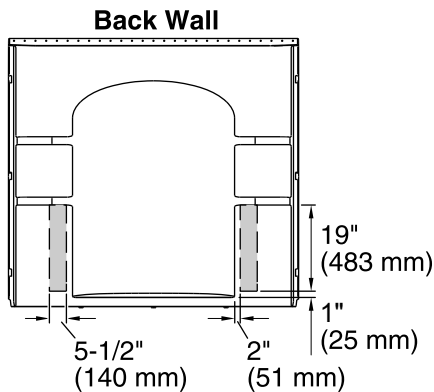

Note: Right and left end walls are the same, only mirrored.

Backer board locations

Technical Information

All product dimensions are nominal.

Installation: Three-wall alcove

Drain location: Left

Basin area, bottom: 42" x 20" (1067 mm x 508 mm)

Basin area, top: 54" x 26" (1372 mm x 660 mm)

Water depth: 13-3/4" (349 mm)

Water capacity: 55 gal (208.2 L)

Minimum flat for door: 3" (76 mm)

Maximum door height: 55-1/2" (1410 mm)

Maximum door width: 57-11/16" (1465 mm)

Notes

Install this product according to the installation instructions.

Studs should be positioned as shown.

Double studding is recommended for pivot shower door installations.

Attach grab bars at the specified backerboard locations only.