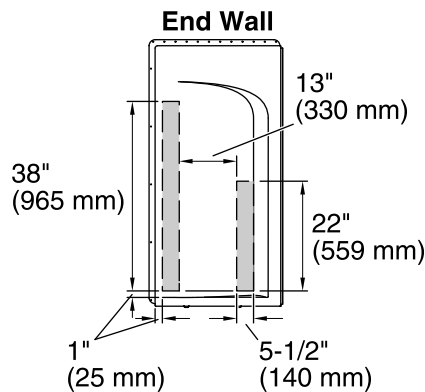

Note: Right and left end walls are the same, only mirrored.

Backer board locations

Technical Information

All product dimensions are nominal.

Installation: Three-wall alcove

Drain location: Left

Basin area, bottom: 42" x 20" (1067 mm x 508 mm)

Basin area, top: 54" x 26" (1372 mm x 660 mm)

Water depth: 13-3/4" (349 mm)

Water capacity: 55 gal (208.2 L)

Minimum flat for door: 3" (76 mm)

Maximum door height: 55-1/2" (1410 mm)

Maximum door width: 57-11/16" (1465 mm)

Notes

Install this product according to the installation instructions.

Studs should be positioned as shown.

Double studding is recommended for pivot shower door installations.

Attach grab bars at the specified backerboard locations only.