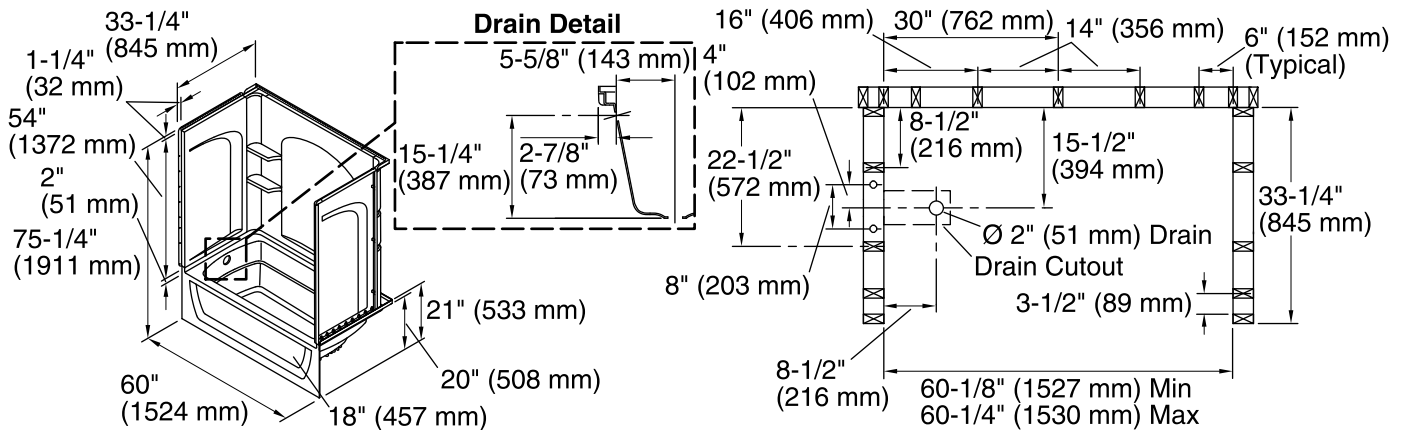

Ensemble™
60" x 32" Curve Bath/Shower w/Backer Boards
71220116

Features

- Alcove installation
- 18" apron
- Vikrell material
- Left drain
- Tongue-and-groove walls with snap-together installation
- Some caulk required
- Corner shelves
- Aging in Place backerboards

Available Colors/Finishes

Color tiles intended for reference only.

Color	Code	Description
	0	White
	96	KOHLER Biscuit

Note: Right and left end walls are the same, only mirrored.

Backer board locations

Technical Information

All product dimensions are nominal.

Installation: Three-wall alcove

Drain location: Left

Basin area, bottom: 42" x 20" (1067 mm x 508 mm)

Basin area, top: 54" x 26" (1372 mm x 660 mm)

Water depth: 13-3/4" (349 mm)

Water capacity: 55 gal (208.2 L)

Minimum flat for door: 3" (76 mm)

Maximum door height: 55-1/2" (1410 mm)

Maximum door width: 57-11/16" (1465 mm)

Notes

Install this product according to the installation instructions.