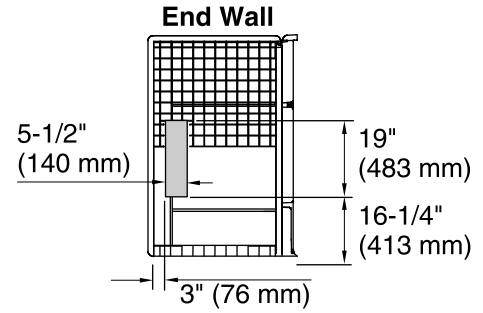

4-26-2019 00:26 - US

**Technical Information**

All product dimensions are nominal.

Installation: Three-wall alcove  
 Maximum door height: 55-7/8" (1419 mm)  
 Maximum door width: 56-3/4" (1441 mm)

**Notes**