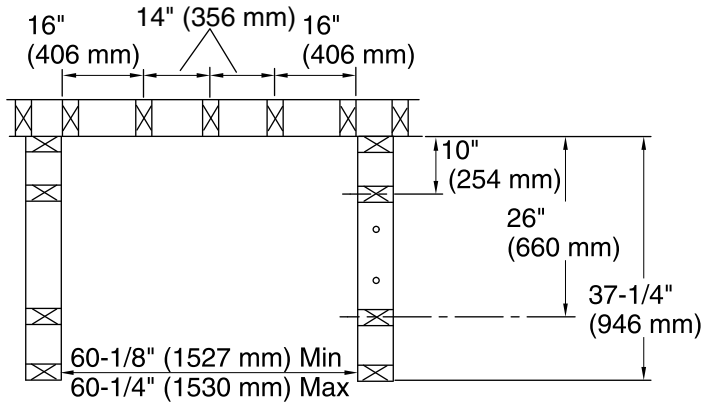

4-26-2019 00:26 - US

**Technical Information**

All product dimensions are nominal.

Installation: Three-wall alcove  
 Maximum door height: 55-7/8" (1419 mm)  
 Maximum door width: 56-3/4" (1441 mm)

**Notes**