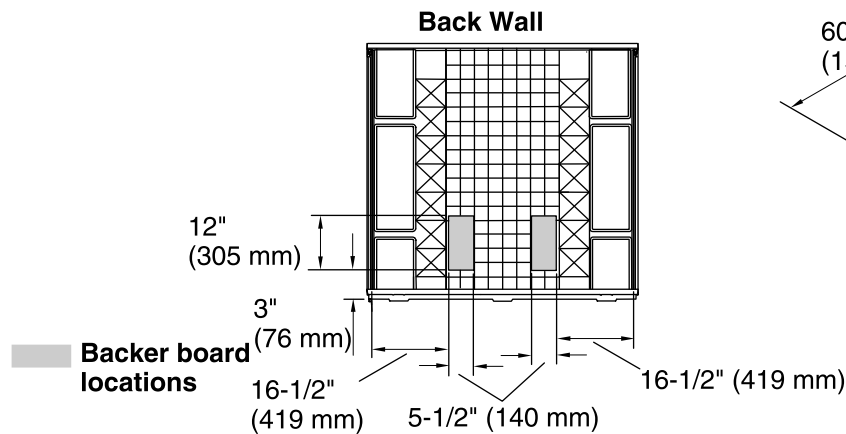

4-26-2019 00:26 - US

**Technical Information**

All product dimensions are nominal.

Installation: Three-wall alcove  
 Maximum door height: 55-7/8" (1419 mm)  
 Maximum door width: 56-3/4" (1441 mm)

**Notes**