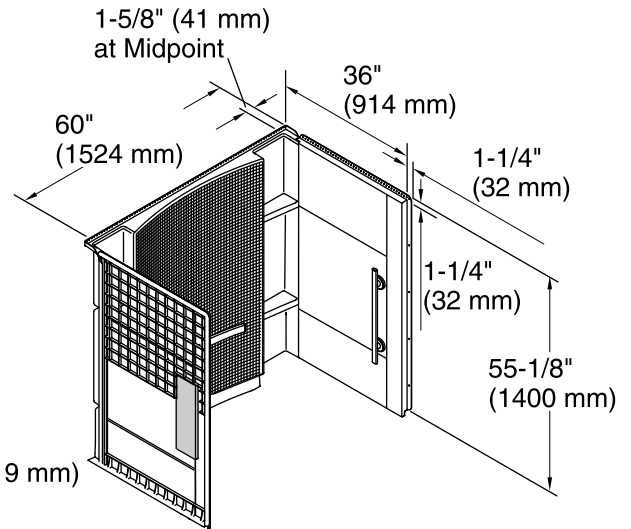

## 60" Bath/Shower Wall Set w/Grab Bars

4-26-2019 00:26 - US

**Technical Information**

All product dimensions are nominal.

Installation: Three-wall alcove  
 Maximum door height: 55-7/8" (1419 mm)  
 Maximum door width: 56-3/4" (1441 mm)

**Notes**