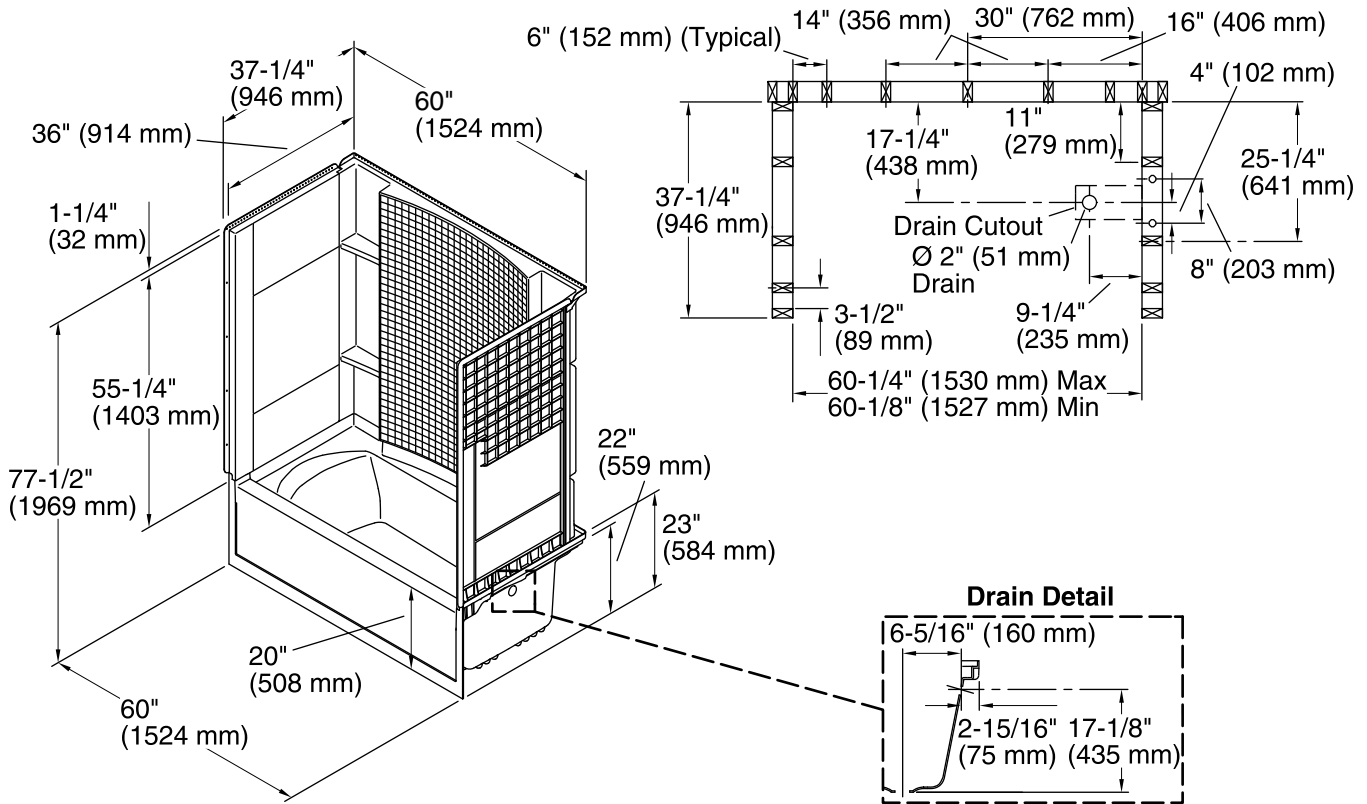

Features

- Alcove installation
- 20" apron
- Vikrell material
- Right drain
- Pivot snap-together modular design
- Geometric back-wall design
- No caulk required
- Molded-in shelves

Included Components

Product consists of:

- 71164100 60" x 36" Bath/Shower Wall Set
- 71161120 60" x 36" Bath

Codes/Standards

- CSA B45.5/IAPMO Z124
- ASTM E162
- ASTM E662
- Greenguard UL 2818 - Gold
- HUD, UM Bulletin 73

Warranty – Bathing Fixtures (and) Kitchen and Utility Sinks Made of Solid Vikrell® Material

See website for detailed warranty information.

Available Colors/Finishes

Color tiles intended for reference only.

Color	Code	Description
	0	White
	96	KOHLER Biscuit

Technical Information

All product dimensions are nominal.

Installation:	Three-wall alcove
Drain location:	Right
Basin area, bottom:	22-7/8" x 46" (581 mm x 1168 mm)
Basin area, top:	24-7/8" x 50-7/8" (632 mm x 1292 mm)
Water depth:	15-1/8" (384 mm)
Water capacity:	70 gal (265 L)
Minimum flat for door:	2-3/4" (70 mm)
Maximum door height:	55-7/8" (1419 mm)
Maximum door width:	56-3/4" (1441 mm)