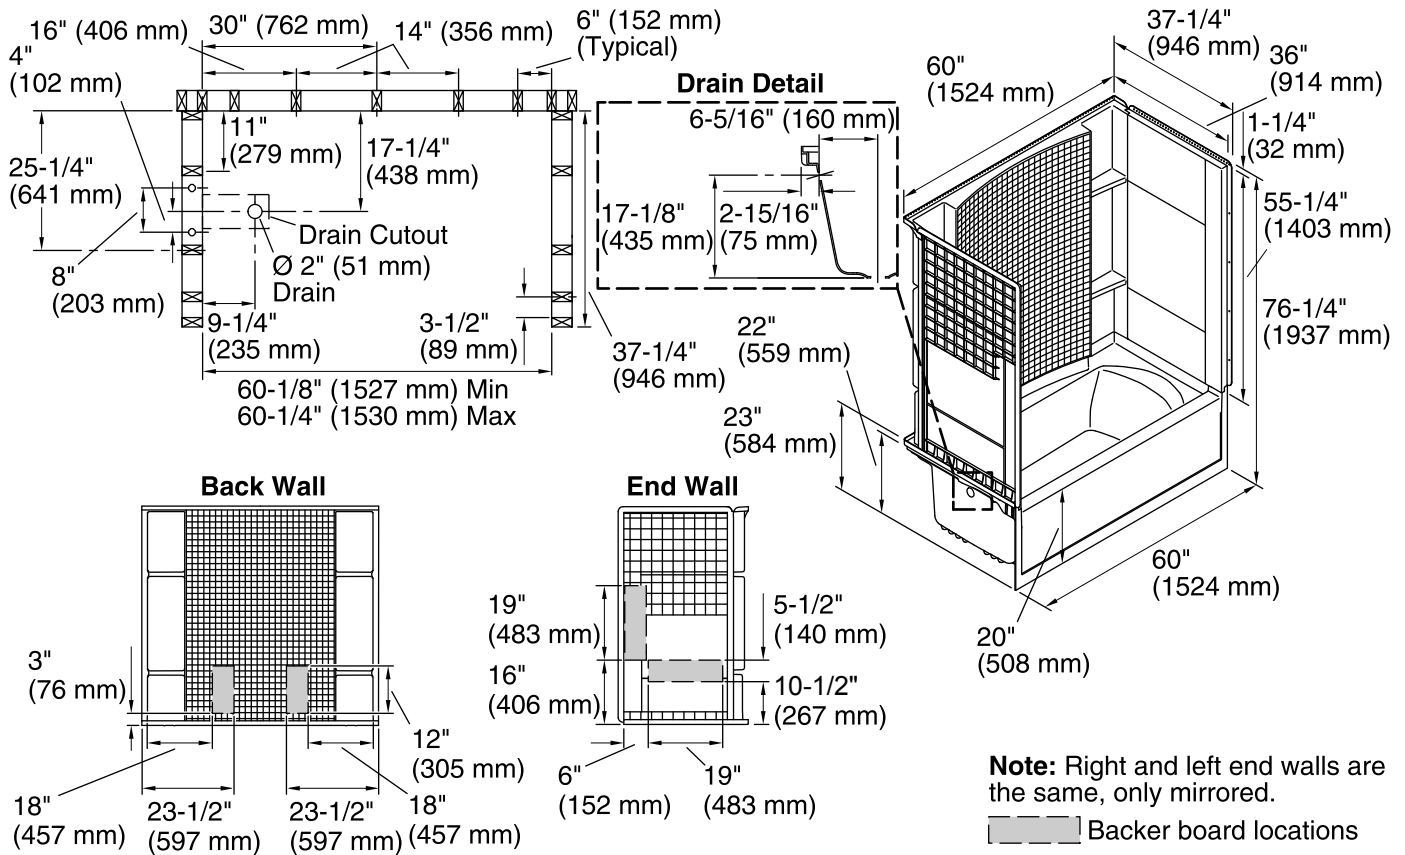

Accord® 60" x 36" Bath/Shower with Backer Boards 71160116

Features

- Alcove installation
- 20" apron
- Vikrell material
- Left drain
- Pivot snap-together modular design
- Geometric back-wall design
- No caulk required
- Molded-in shelves
- Aging in Place backerboards

Included Components

Product consists of:

71161110 60" x 36" Bath

71164106 60" x 36" Bath/Shower Wall Set with Backer Boards

Codes/Standards

CSA B45.5/IAPMO Z124

ASTM E162

ASTM E662

Color tiles intended for reference only.

Color	Code	Description
	0	White
	96	KOHLER Biscuit

1-800-STERLING (1-800-783-7546)

Kohler Co. reserves the right to make revisions without notice to product specifications.

For the most current Specification Sheet, go to www.sterlingplumbing.com.

4-26-2019 00:26 - US

Technical Information

All product dimensions are nominal.

Installation:	Three-wall alcove
Drain location:	Left
Basin area, bottom:	22-7/8" x 46" (581 mm x 1168 mm)
Basin area, top:	24-7/8" x 50-7/8" (632 mm x 1292 mm)
Water depth:	15-1/8" (384 mm)
Water capacity:	70 gal (265 L)
Minimum flat for door:	2-3/4" (70 mm)
Maximum door height:	55-7/8" (1419 mm)
Maximum door width:	56-3/4" (1441 mm)