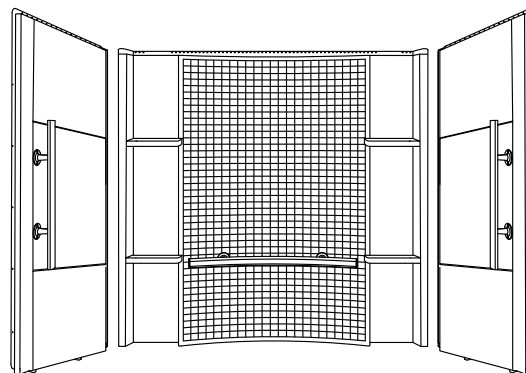

Accord®

60" Bath/Shower Wall Set with Grab Bars

71154103-N

Features

- Vikrell material
- Pivot snap-together modular design
- Tile look
- No caulk required
- Corner shelves
- Three Matte Silver grab bars (one 80011032 and two 80001024) individually packed inside the wall set box
- Must be installed with Accord bath (71151110 or 71151120)

Recommended Products/Accessories

- 5325EZ-57 Frameless Sliding Bath Door
- 5425-57 Frameless Sliding Bath Door
- 5425-59 Frameless Sliding Bath Door
- 5427-59 Frameless Sliding Bath Door
- 542808-59 frameless sliding bath door
- 80001012 12" Grab Bar
- 80001018 18" Grab Bar
- 80001024 24" Grab Bar
- 80011032 32" Grab Bar
- 80001036 36" Grab Bar
- 80012134 34" Grab Bar
- 71157103 ADA Adaptable Grab Bar Kit
- 1095008 Plastic Seat

Technical Information

All product dimensions are nominal.

Installation: Three-wall alcove

Maximum door height: 55" (1397 mm)

Maximum door width: 56-3/4" (1441 mm)

Notes

Install this product according to the installation instructions.