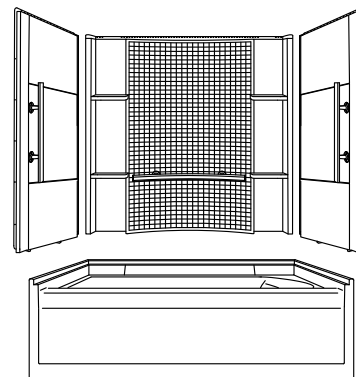

A KOHLER COMPANY

**Accord®**

60" Bath/Shower with Grab Bars  
71150113-N

**Features**

- Alcove installation
- 18" apron
- Vikrell material
- Left drain
- Pivot snap-together modular design
- Tile look
- No caulk required
- Corner shelves
- Three Matte Silver grab bars (one 80011032 and two 80001024) individually packed inside the wall set box

**Recommended Products/Accessories**

- 5325EZ-57 Frameless Sliding Bath Door
- 5425-57 Frameless Sliding Bath Door
- 5425-59 Frameless Sliding Bath Door
- 5427-59 Frameless Sliding Bath Door
- 542808-59 frameless sliding bath door
- 80001012 12" Grab Bar
- 80001018 18" Grab Bar
- 80001024 24" Grab Bar
- 80011032 32" Grab Bar
- 80001036 36" Grab Bar
- 80012134 34" Grab Bar
- 71157103 ADA Adaptable Grab Bar Kit
- 1095008 Plastic Seat

**Included Components**

- Product consists of:
- 71151110 60" x 32" Bath
  - 71154103-N 60" Bath/Shower Wall Set with Grab Bars

**Codes/Standards**

- CSA B45.5/IAPMO Z124
- ASTM E162
- ASTM E662
- Greenguard UL 2818 - Gold
- HUD, UM Bulletin 73