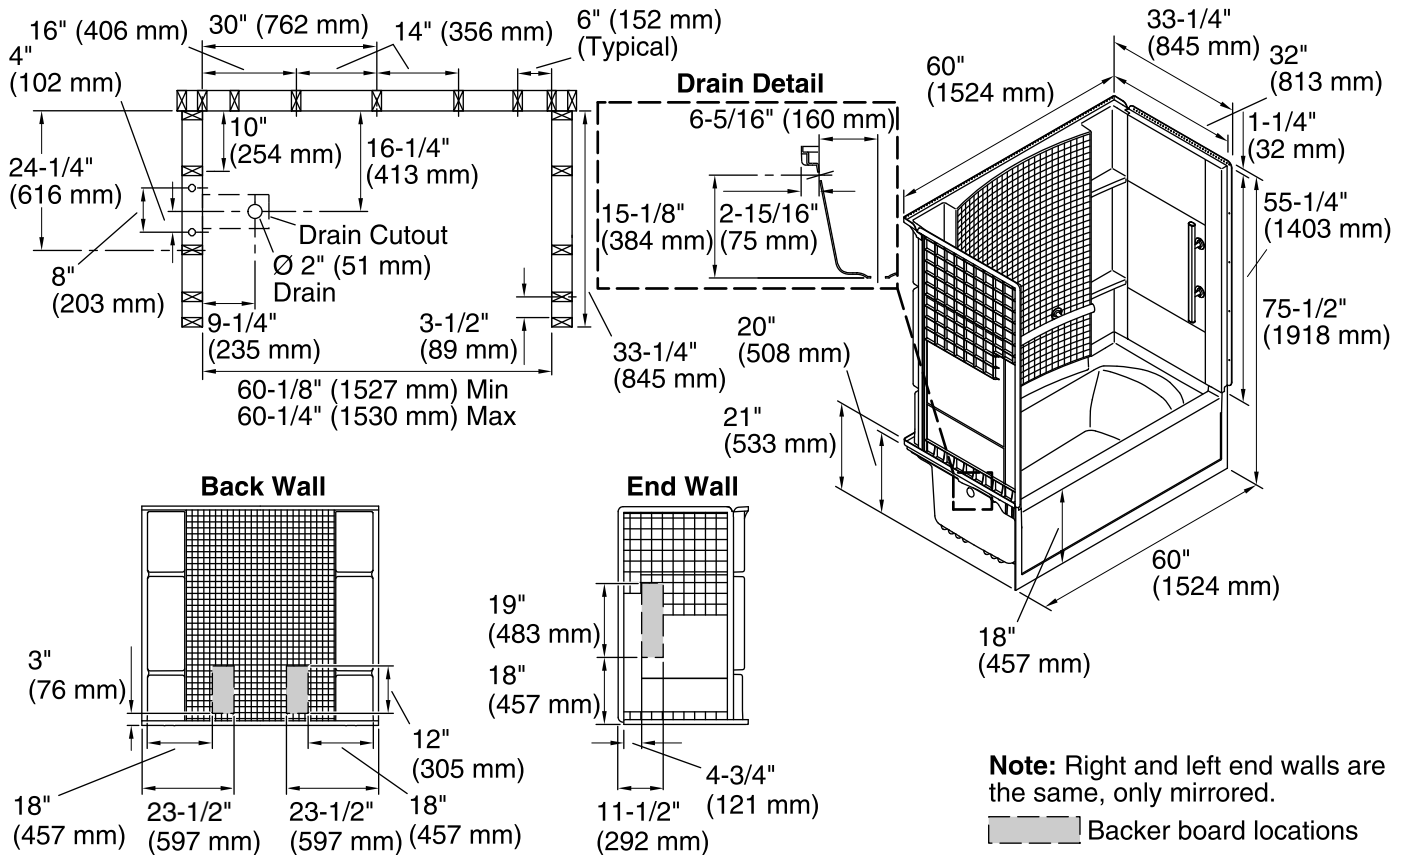

**Included Components**

- Product consists of:
- 71151110 60" x 32" Bath
  - 71154103-N 60" Bath/Shower Wall Set with Grab Bars

**Codes/Standards**

- CSA B45.5/IAPMO Z124
- ASTM E162
- ASTM E662
- Greenguard UL 2818 - Gold
- HUD, UM Bulletin 73

For the most current Specification Sheet, go to [www.sterlingplumbing.com](http://www.sterlingplumbing.com).

4-26-2019 00:23 - US

### 60" Bath/Shower with Grab Bars

### Technical Information

All product dimensions are nominal.

Installation:	Three-wall alcove
Drain location:	Left
Basin area, bottom:	21-1/2" x 46-1/8" (546 mm x 1172 mm)
Basin area, top:	23" x 51" (584 mm x 1295 mm)
Water depth:	13-1/8" (333 mm)
Water capacity:	56 gal (212 L)
Minimum flat for door:	2-3/4" (70 mm)
Maximum door height:	55-7/8" (1419 mm)
Maximum door width:	56-3/4" (1441 mm)