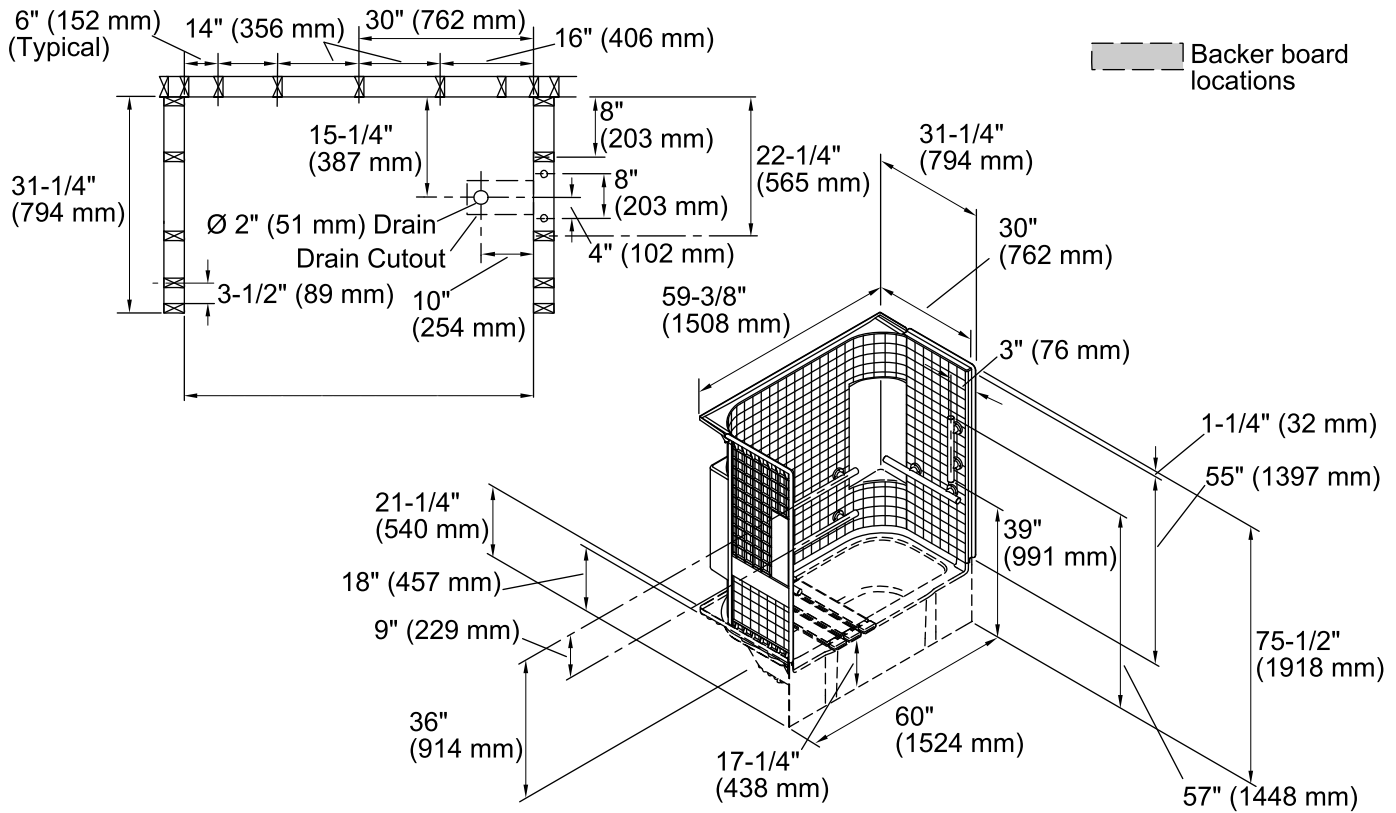

Features

- Vikrell material
- Right-hand design
- Pivot snap-together modular design
- Tile look
- No caulk required
- Corner shelves
- Stainless steel grab bars
- Must be installed with Accord bath (71141114 or 71141124)

See website for detailed warranty information.

Available Colors/Finishes

Color tiles intended for reference only.

Color	Code	Description
	0	White
	96	KOHLER Biscuit

Technical Information

All product dimensions are nominal.

Installation: Three-wall alcove
 Maximum door height: 56-3/4" (1441 mm)
 Maximum door width: 56-1/2" (1435 mm)

Notes

Install this product according to the installation instructions.
 Bath cannot be installed without the wall surround.