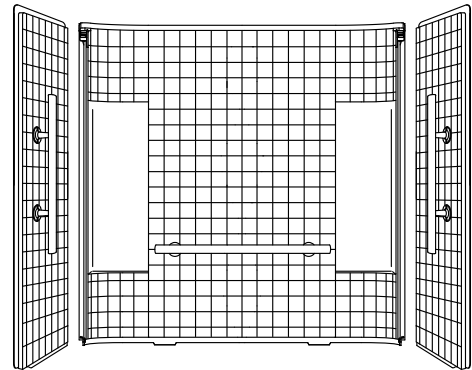

Accord®

60" x 30" Tile Wall Set w/ AIP Grab Bars

71144103-N

Features

- Solid Vikrell material
- Snap-together modular design
- Tile look
- No caulk required
- Corner shelves
- Includes three Matte Silver grab bars (one 80011032 and two 80001024) individually packed inside the wall set box
- Must be installed with Accord bath (71141110 or 71141120)

Recommended Products/Accessories

500C-59 Framed Sliding Bath Door
690B-59 Framed Sliding Bath Door
5325EZ-57 Frameless Sliding Bath Door
5425-57 Frameless Sliding Bath Door
5425-59 Frameless Sliding Bath Door
5905-59 Framed Sliding Bath Door
5906-59 Framed Sliding Bath Door
5907-59 Framed Sliding Bath Door
542808-59 frameless sliding bath door
572005-59 Framed Sliding Bath Door
581005-59 frameless sliding bath door
80001012 12" Grab Bar
80001018 18" Grab Bar
80001024 24" Grab Bar
80011032 32" Grab Bar
80001036 36" Grab Bar
VA-80172 Window Trim Kit
71147103 ADA Adaptable Grab Bar Kit
71147104 30" Bath Seat Kit

Codes/Standards

CSA B45.5/IAPMO Z124
ASTM E162
ASTM E662
Greenguard UL 2818 - Gold

Warranty – Bathing Fixtures (and) Kitchen and Utility Sinks Made of Solid Vikrell® Material

STERLING® Warranty - Grab Bars

See website for detailed warranty information.

Available Colors/Finishes

Color tiles intended for reference only.

Color	Code	Description
	0	White
	96	KOHLER Biscuit

1-800-STERLING (1-800-783-7546)

Kohler Co. reserves the right to make revisions without notice to product specifications.

For the most current Specification Sheet, go to www.sterlingplumbing.com.

4-26-2019 00:22 - US