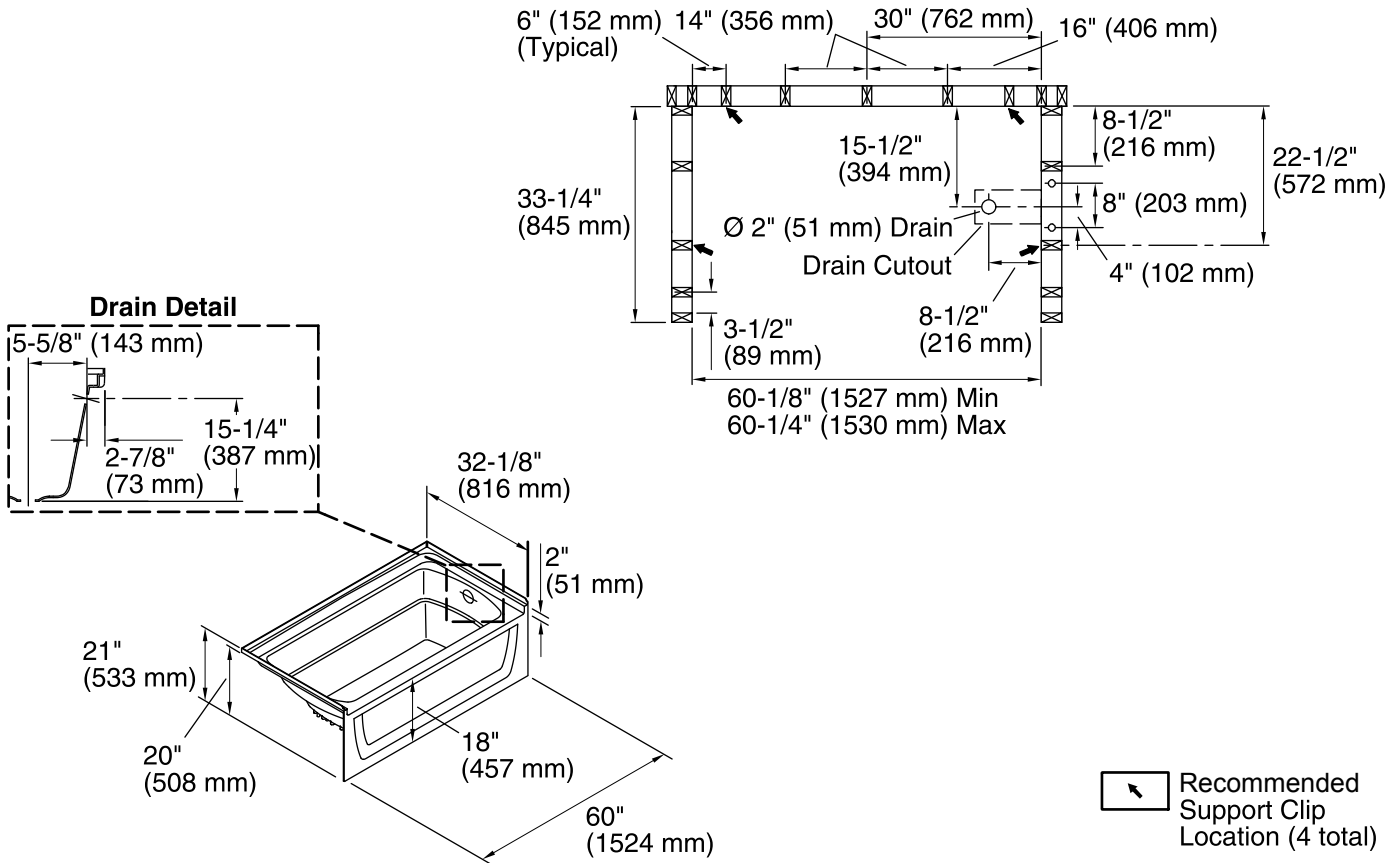

Ensemble™

60" x 32" Bath with Access Panel
71121127

Features

- Alcove installation
- 18" apron
- Vikrell material
- Right drain
- Removable front access panel
- Compatible with tile-down installation
- Compatible with Ensemble wall set (71124100 or 71224100)

Available Colors/Finishes

Color tiles intended for reference only.

Color	Code	Description
	0	White
	96	KOHLER Biscuit

1-800-STERLING (1-800-783-7546)

Kohler Co. reserves the right to make revisions without notice to product specifications.

For the most current Specification Sheet, go to www.sterlingplumbing.com.

4-26-2019 00:17 - US

Technical Information

All product dimensions are nominal.

Installation:	Three-wall alcove
Drain location:	Right
Basin area, bottom:	42" x 20" (1067 mm x 508 mm)
Basin area, top:	54" x 26" (1372 mm x 660 mm)
Water depth:	13-3/4" (349 mm)
Water capacity:	55 gal (208.2 L)
Minimum flat for door:	3" (76 mm)
Maximum door width:	57-11/16" (1465 mm)

Notes

Install this product according to the installation instructions.

Studs should be positioned roughly as shown.

Double studding is recommended for pivot shower door installations.