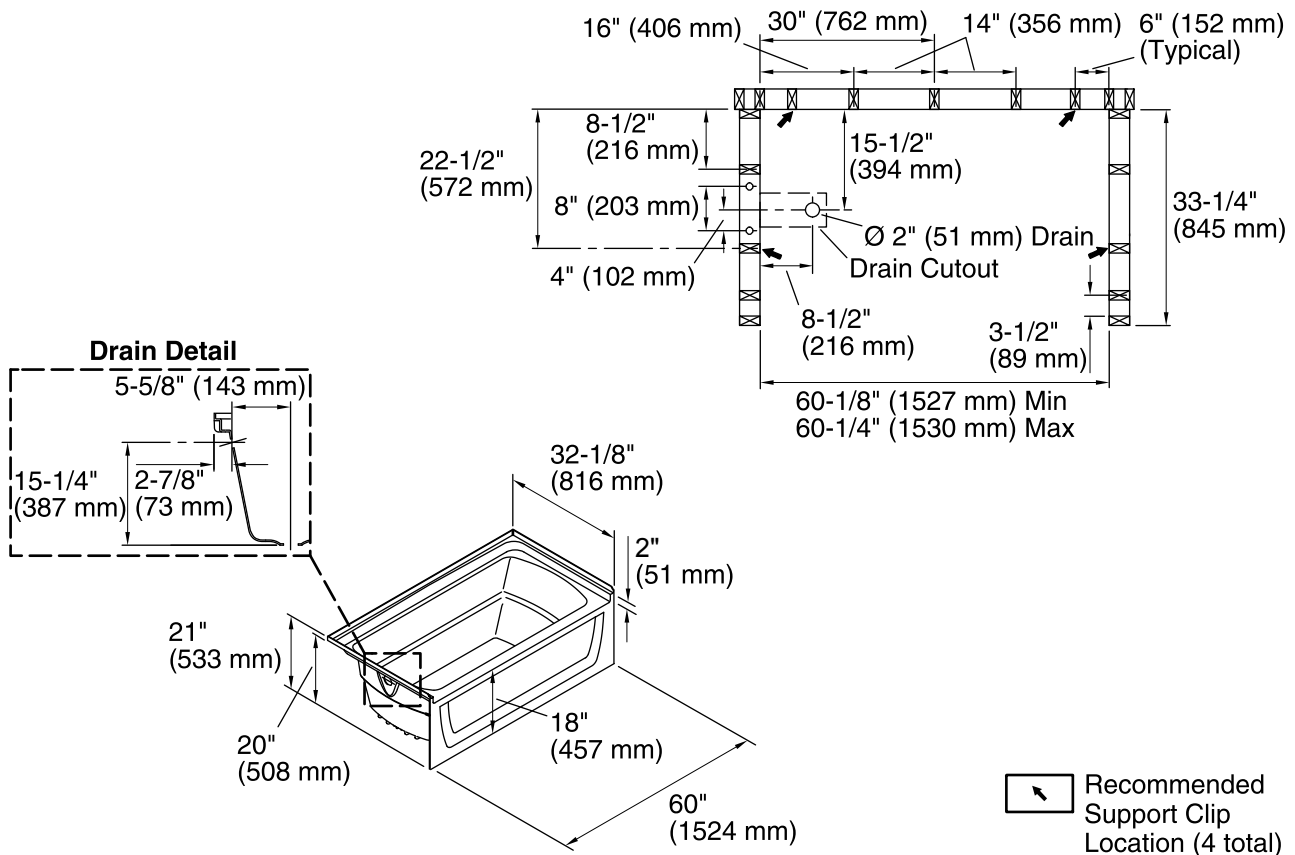

Ensemble™

60" x 32" Bath with Access Panel
71121117

Features

- Alcove installation
- 18" apron
- Vikrell material
- Left drain
- Removable front access panel
- Compatible with tile-down installation
- Compatible with Ensemble wall set (71124100 or 71224100)

For the most current Specification Sheet, go to www.sterlingplumbing.com.

4-26-2019 00:17 - US

Technical Information

All product dimensions are nominal.

- Installation: Three-wall alcove
- Drain location: Left
- Basin area, bottom: 42" x 20" (1067 mm x 508 mm)
- Basin area, top: 54" x 26" (1372 mm x 660 mm)
- Water depth: 13-3/4" (349 mm)
- Water capacity: 55 gal (208.2 L)
- Minimum flat for door: 3" (76 mm)
- Maximum door width: 57-11/16" (1465 mm)