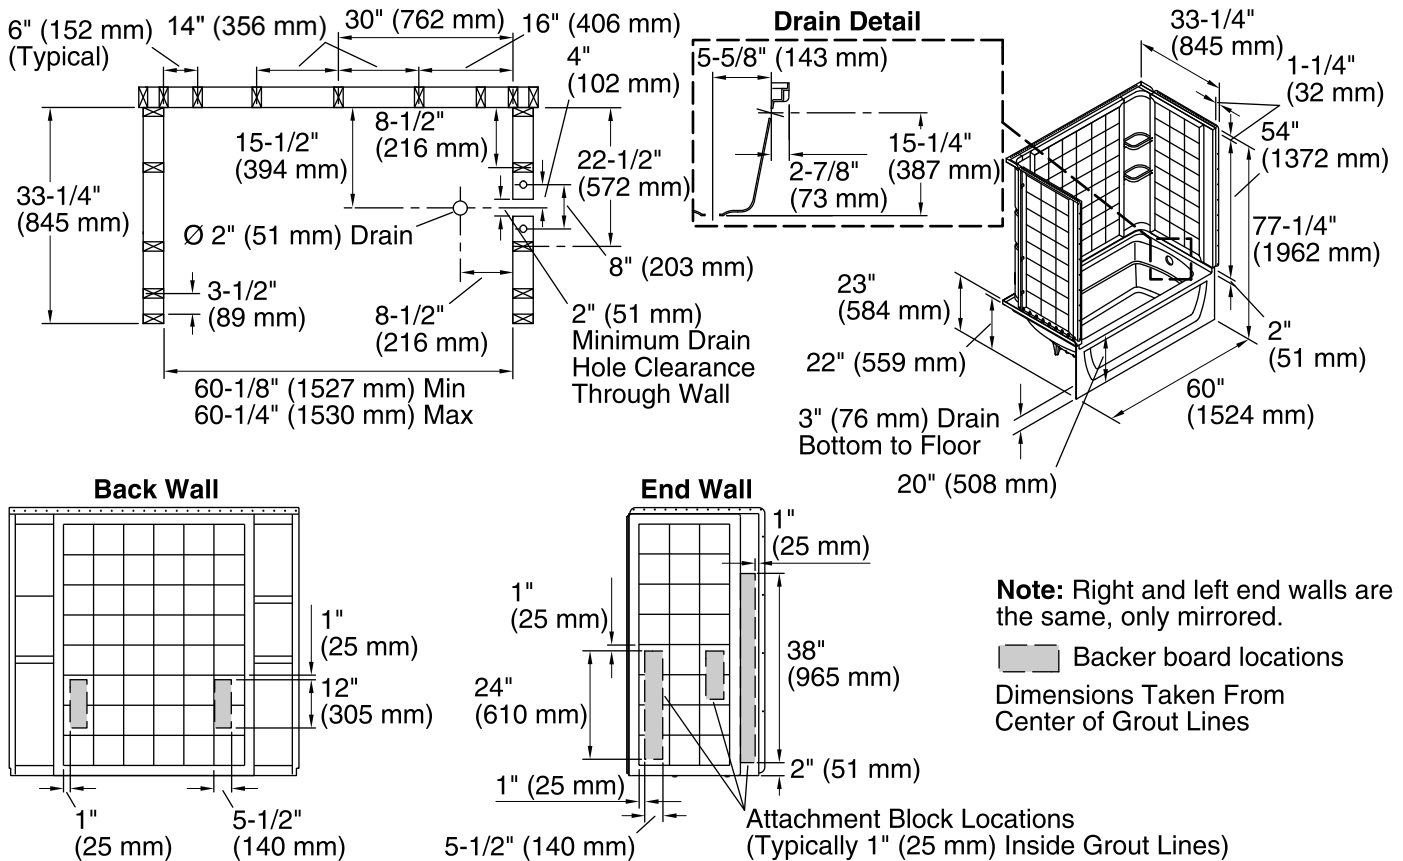

Included Components

Product consists of:

71124106 60" x 32" Wall Set w/Backer Boards

71121122 32" (813 mm) AFD Bath

Codes/Standards

CSA B45.5/IAPMO Z124

ASTM E162

ASTM E662

For the most current Specification Sheet, go to www.sterlingplumbing.com.

4-26-2019 00:17 - US

Technical Information

All product dimensions are nominal.

Installation: Three-wall alcove

Drain location: Right

Basin area, bottom: 42" x 20" (1067 mm x 508 mm)

Basin area, top: 54" x 26" (1372 mm x 660 mm)

Water depth: 13" (330 mm)

Water capacity: 51 gal (193.1 L)

Minimum flat for door: 3" (76 mm)

Maximum door height: 55-1/2" (1410 mm)

Maximum door width: 57-11/16" (1465 mm)

Notes

Install this product according to the installation instructions.

Studs should be positioned roughly as shown.

Double studding is recommended for pivot shower door installations.