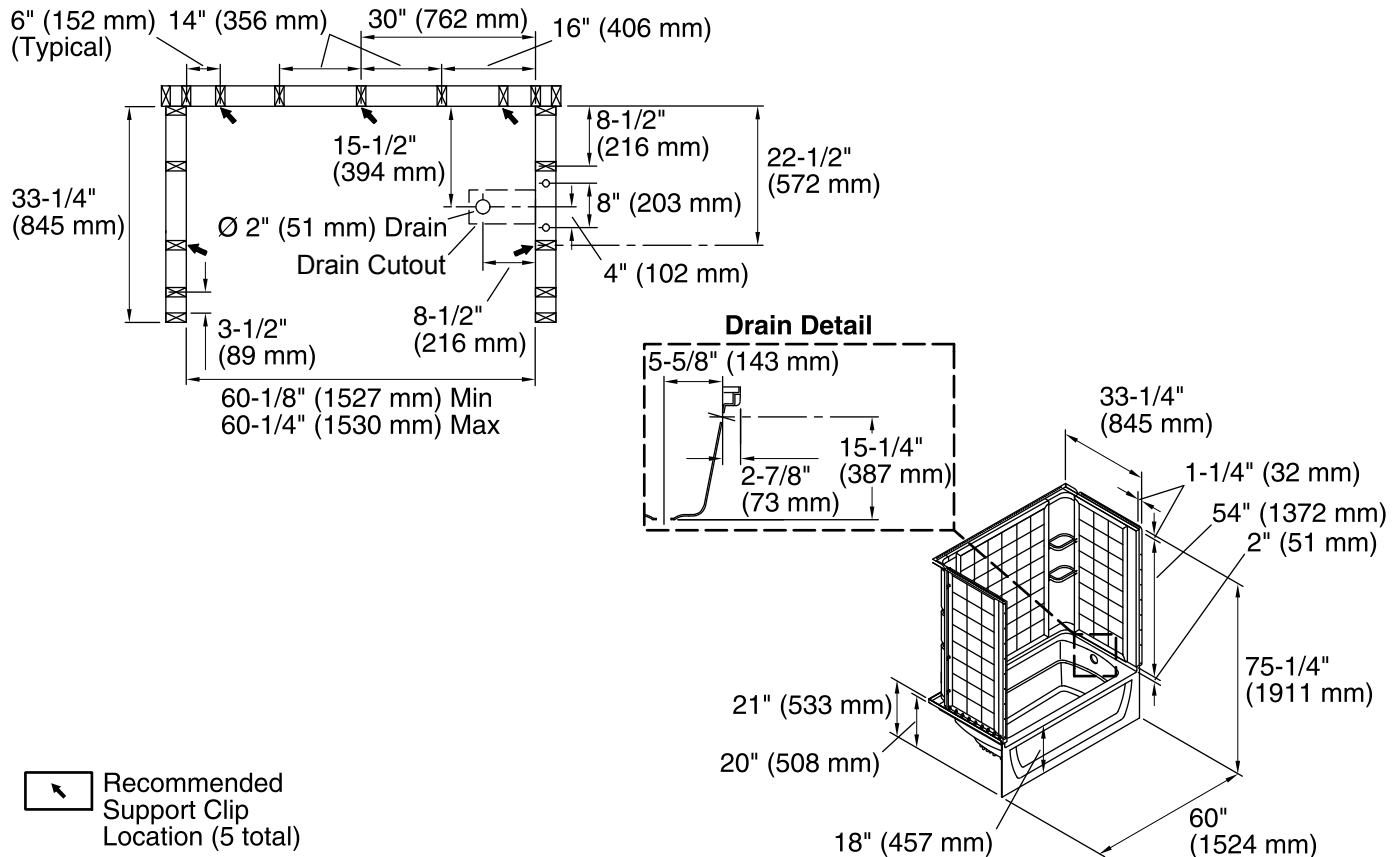

Ensemble™
60" x 32" Tile Bath/Shower with Access Panel
71120127

Features

- Alcove installation
- 18" apron
- Vikrell material
- Right drain
- Removable access panel
- Tongue-and-groove walls with snap-together installation
- Tile look
- Some caulk required
- Corner shelves

Included Components

Product consists of:

- 71124100 60" x 32" Bath/Shower Wall Set
- 71121127 60" x 32" Bath with Access Panel

Codes/Standards

- CSA B45.5/IAPMO Z124
- ASTM E162
- ASTM E662
- Greenguard UL 2818 - Gold
- HUD, UM Bulletin 73

Color	Code	Description
	0	White
	96	KOHLER Biscuit

Technical Information

All product dimensions are nominal.

Installation:	Three-wall alcove
Drain location:	Right
Basin area, bottom:	42" x 20" (1067 mm x 508 mm)
Basin area, top:	54" x 26" (1372 mm x 660 mm)
Water depth:	13-3/4" (349 mm)
Water capacity:	55 gal (208.2 L)
Minimum flat for door:	3" (76 mm)
Maximum door height:	55-1/2" (1410 mm)
Maximum door width:	57-11/16" (1465 mm)