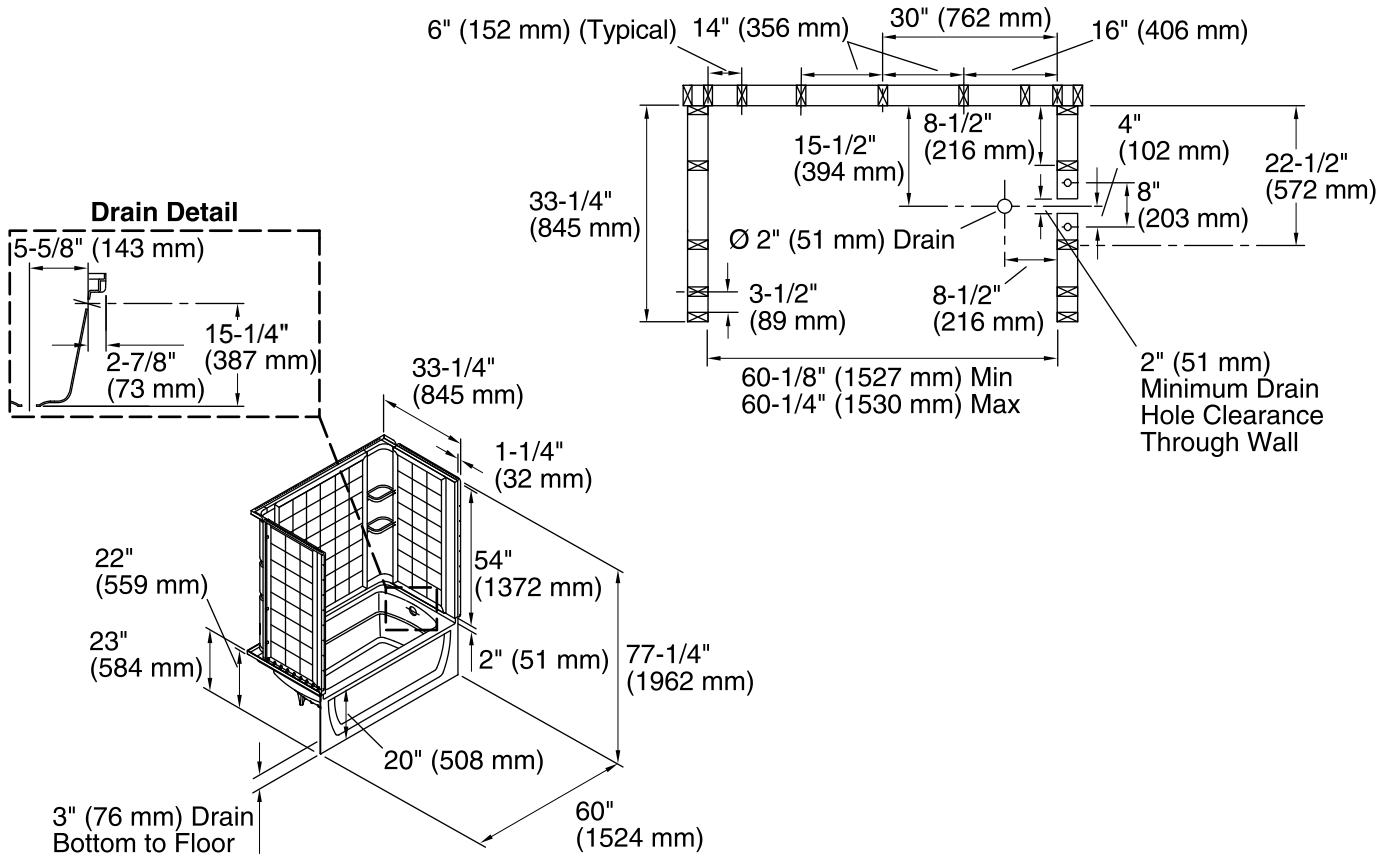

Features

- Alcove installation
- 20" apron
- Vikrell material
- Right drain
- Tongue-and-groove walls with snap-together installation
- Tile look
- Some caulk required
- Corner shelves
- 3" drain-to-floor clearance for above-floor drain installation

Included Components

Product consists of:

- 71124100 60" x 32" Bath/Shower Wall Set
- 71121122 32" (813 mm) AFD Bath

Codes/Standards

- CSA B45.5/IAPMO Z124
- ASTM E162
- ASTM E662
- Greenguard UL 2818 - Gold
- HUD, UM Bulletin 73

Color	Code	Description
	0	White
	96	KOHLER Biscuit

Technical Information

All product dimensions are nominal.

- Installation: Three-wall alcove
- Drain location: Right
- Basin area, bottom: 42" x 20" (1067 mm x 508 mm)
- Basin area, top: 54" x 26" (1372 mm x 660 mm)
- Water depth: 13" (330 mm)
- Water capacity: 51 gal (193.1 L)
- Minimum flat for door: 3" (76 mm)
- Maximum door height: 55-1/2" (1410 mm)
- Maximum door width: 57-11/16" (1465 mm)

Notes

- Install this product according to the installation instructions.
- Studs should be positioned roughly as shown.
- Double studding is recommended for pivot shower door installations.