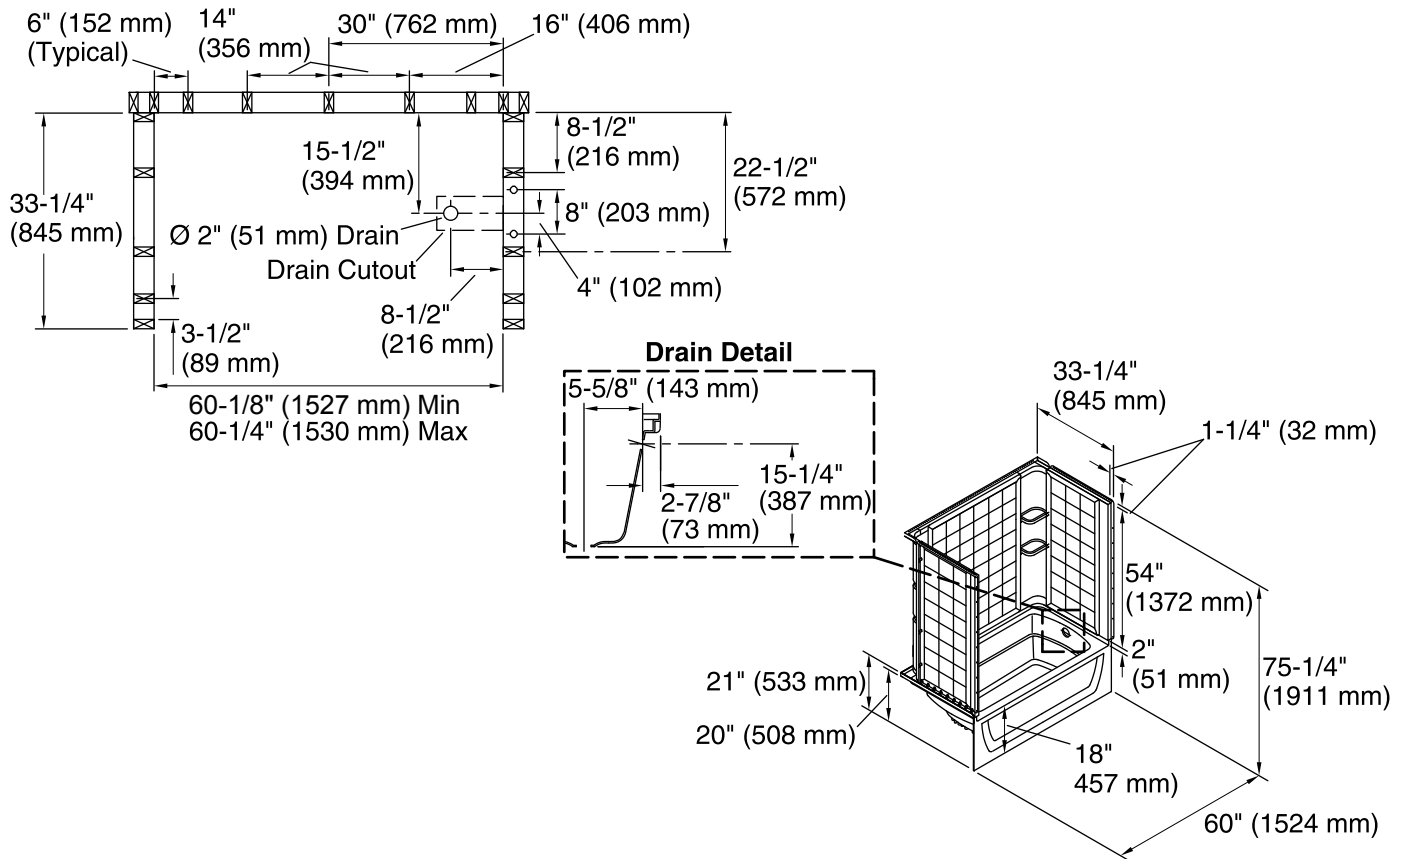

**Features**

- Alcove installation
- 18" apron
- Vikrell material
- Right drain
- Tongue-and-groove walls with snap-together installation
- Tile look
- Some caulk required
- Corner shelves

**Included Components**

Product consists of:

- 71124100 60" x 32" Bath/Shower Wall Set
- 71121120 60" x 32" bath - right-hand drain

**Codes/Standards**

- CSA B45.5/IAPMO Z124
- ASTM E162
- ASTM E662
- Greenguard UL 2818 - Gold
- HUD, UM Bulletin 73

Color	Code	Description
	0	White
	96	KOHLER Biscuit

### Technical Information

All product dimensions are nominal.

Installation:	Three-wall alcove
Drain location:	Right
Basin area, bottom:	42" x 20" (1067 mm x 508 mm)
Basin area, top:	54" x 26" (1372 mm x 660 mm)
Water depth:	13-3/4" (349 mm)
Water capacity:	55 gal (208.2 L)
Minimum flat for door:	3" (76 mm)
Maximum door height:	55-1/2" (1410 mm)
Maximum door width:	57-11/16" (1465 mm)