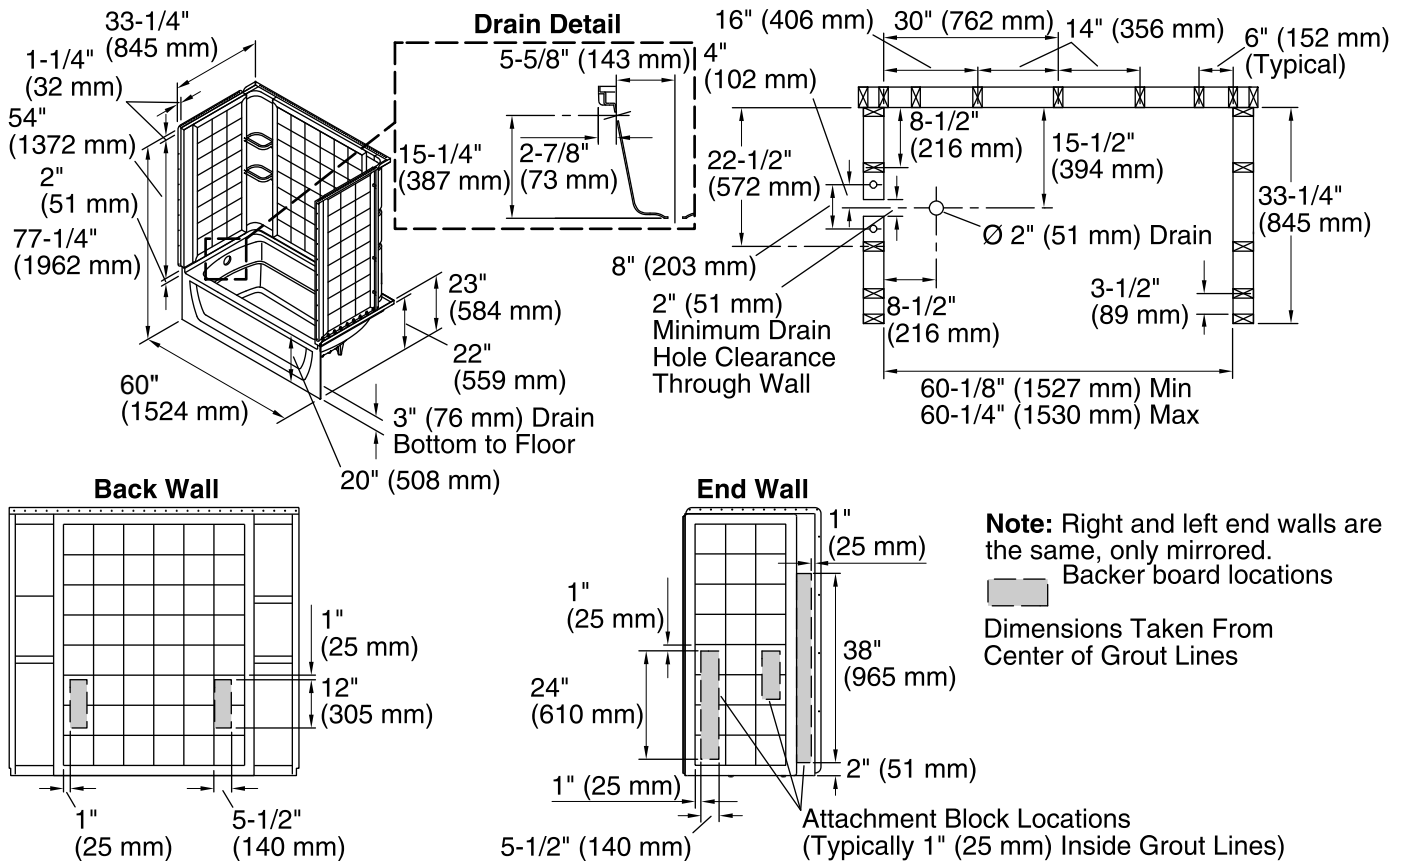

Features

- Alcove installation
- 20" apron
- Vikrell material
- Left drain
- Tongue-and-groove walls with snap-together installation
- Tile look
- Some caulk required
- Corner shelves
- Aging in Place backerboards
- 3" drain-to-floor clearance for above-floor drain installation

Included Components

Product consists of:

- 71124106 60" x 32" Wall Set w/Backer Boards
- 71121112 32" (813 mm) AFD Bath

Codes/Standards

- CSA B45.5/IAPMO Z124
- ASTM E162
- ASTM E662
- Greenguard UL 2818 - Gold
- HUD, UM Bulletin 73

Color	Code	Description
	0	White
	96	KOHLER Biscuit

Technical Information

All product dimensions are nominal.

Installation: Three-wall alcove

Drain location: Left

Basin area, bottom: 42" x 20" (1067 mm x 508 mm)

Basin area, top: 54" x 26" (1372 mm x 660 mm)

Water depth: 13" (330 mm)

Water capacity: 51 gal (193.1 L)

Minimum flat for door: 3" (76 mm)

Maximum door height: 55-1/2" (1410 mm)

Maximum door width: 57-11/16" (1465 mm)