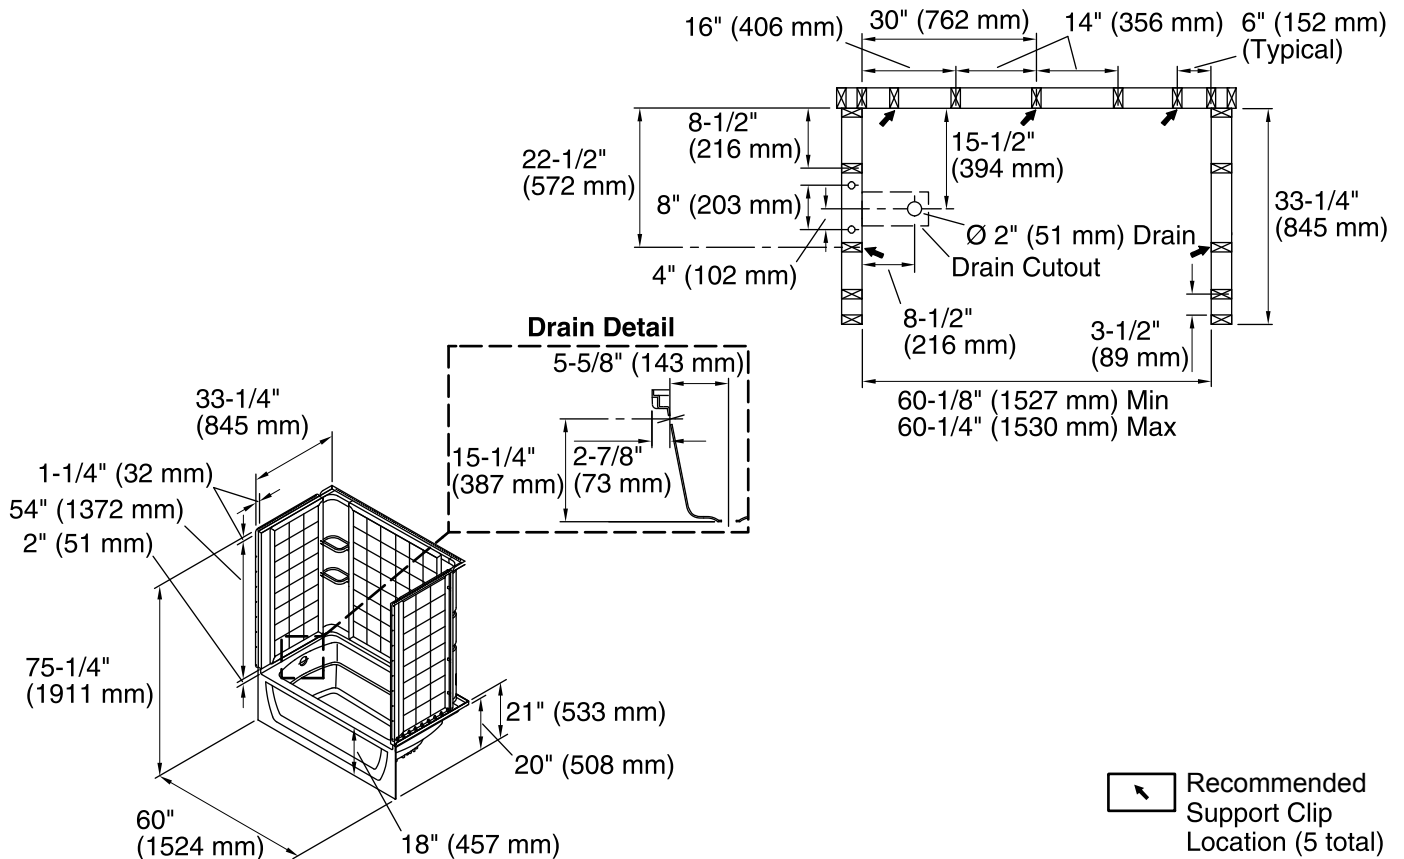

Features

- Alcove installation
- 18" apron
- Vikrell material
- Left drain
- Removable access panel
- Tongue-and-groove walls with snap-together installation
- Tile look
- Some caulk required
- Corner shelves

Included Components

Product consists of:

- 71124100 60" x 32" Bath/Shower Wall Set
- 71121117 60" x 32" Bath with Access Panel

Codes/Standards

- CSA B45.5/IAPMO Z124
- ASTM E162
- ASTM E662
- Greenguard UL 2818 - Gold
- HUD, UM Bulletin 73

Color	Code	Description
	0	White
	96	KOHLER Biscuit

60" x 32" Tile Bath/Shower with Access Panel 71120117

Technical Information

All product dimensions are nominal.

Installation:	Three-wall alcove
Drain location:	Left
Basin area, bottom:	42" x 20" (1067 mm x 508 mm)
Basin area, top:	54" x 26" (1372 mm x 660 mm)
Water depth:	13-3/4" (349 mm)
Water capacity:	55 gal (208.2 L)
Minimum flat for door:	3" (76 mm)
Maximum door height:	55-1/2" (1410 mm)
Maximum door width:	57-11/16" (1465 mm)

Notes

Install this product according to the installation instructions.

Studs should be positioned roughly as shown.

Double studding is recommended for pivot shower door installations.