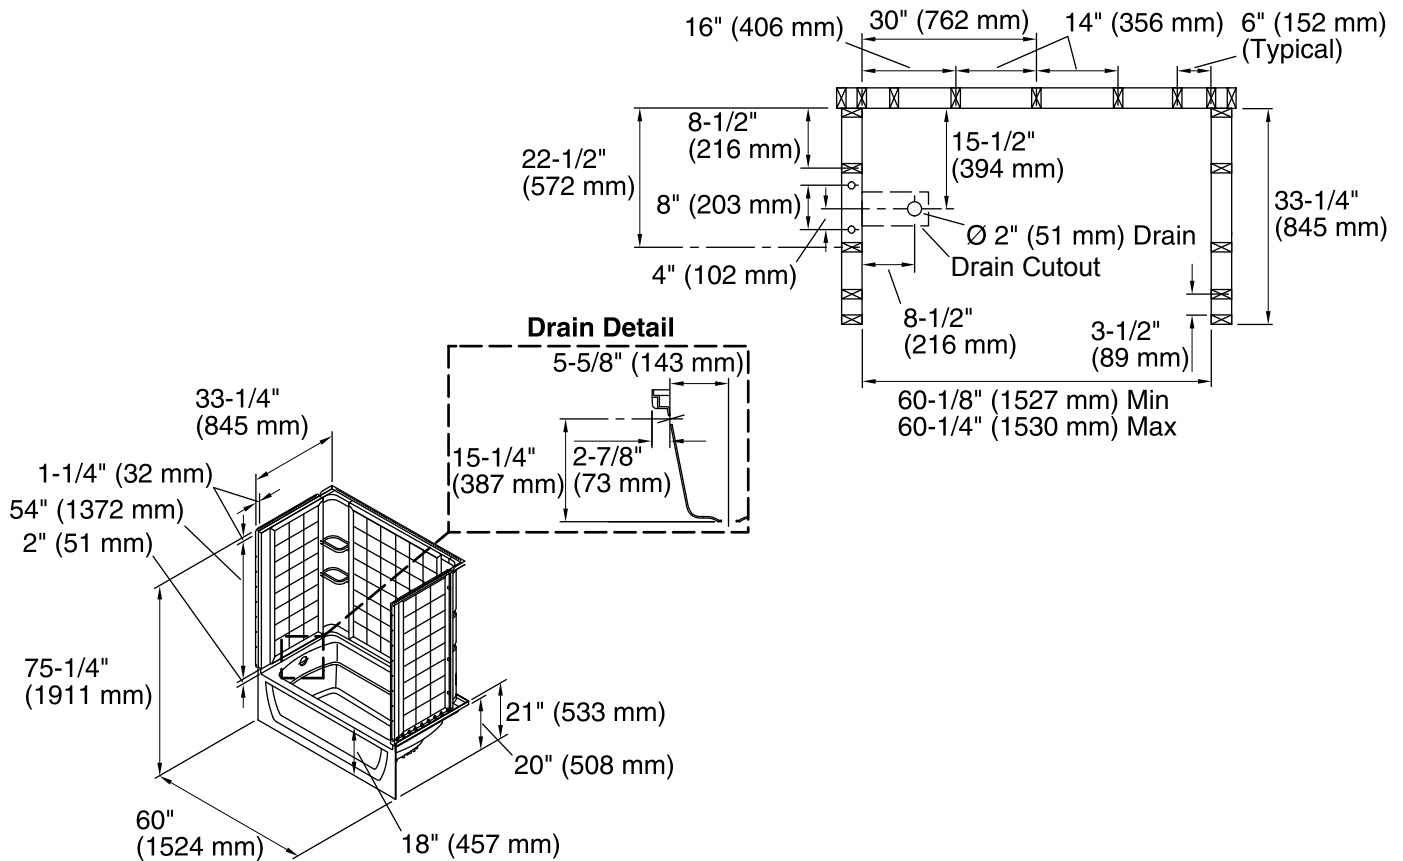

Features

- Alcove installation
- 18" apron
- Vikrell material
- Left drain
- Tongue-and-groove walls with snap-together installation
- Tile look
- Some caulk required
- Corner shelves

Included Components

Product consists of:

- 71124100 60" x 32" Bath/Shower Wall Set
- 71121110 32" (813 mm) Bath

Codes/Standards

- CSA B45.5/IAPMO Z124
- ASTM E162
- ASTM E662
- Greenguard UL 2818 - Gold
- HUD, UM Bulletin 73

Color	Code	Description
	0	White
	96	KOHLER Biscuit

Technical Information

All product dimensions are nominal.

Installation:	Three-wall alcove
Drain location:	Left
Basin area, bottom:	42" x 20" (1067 mm x 508 mm)
Basin area, top:	54" x 26" (1372 mm x 660 mm)
Water depth:	13-3/4" (349 mm)
Water capacity:	55 gal (208.2 L)
Minimum flat for door:	3" (76 mm)
Maximum door height:	55-1/2" (1410 mm)
Maximum door width:	57-11/16" (1465 mm)

Notes

Install this product according to the installation instructions.

Studs should be positioned roughly as shown.

Double studding is recommended for pivot shower door installations.