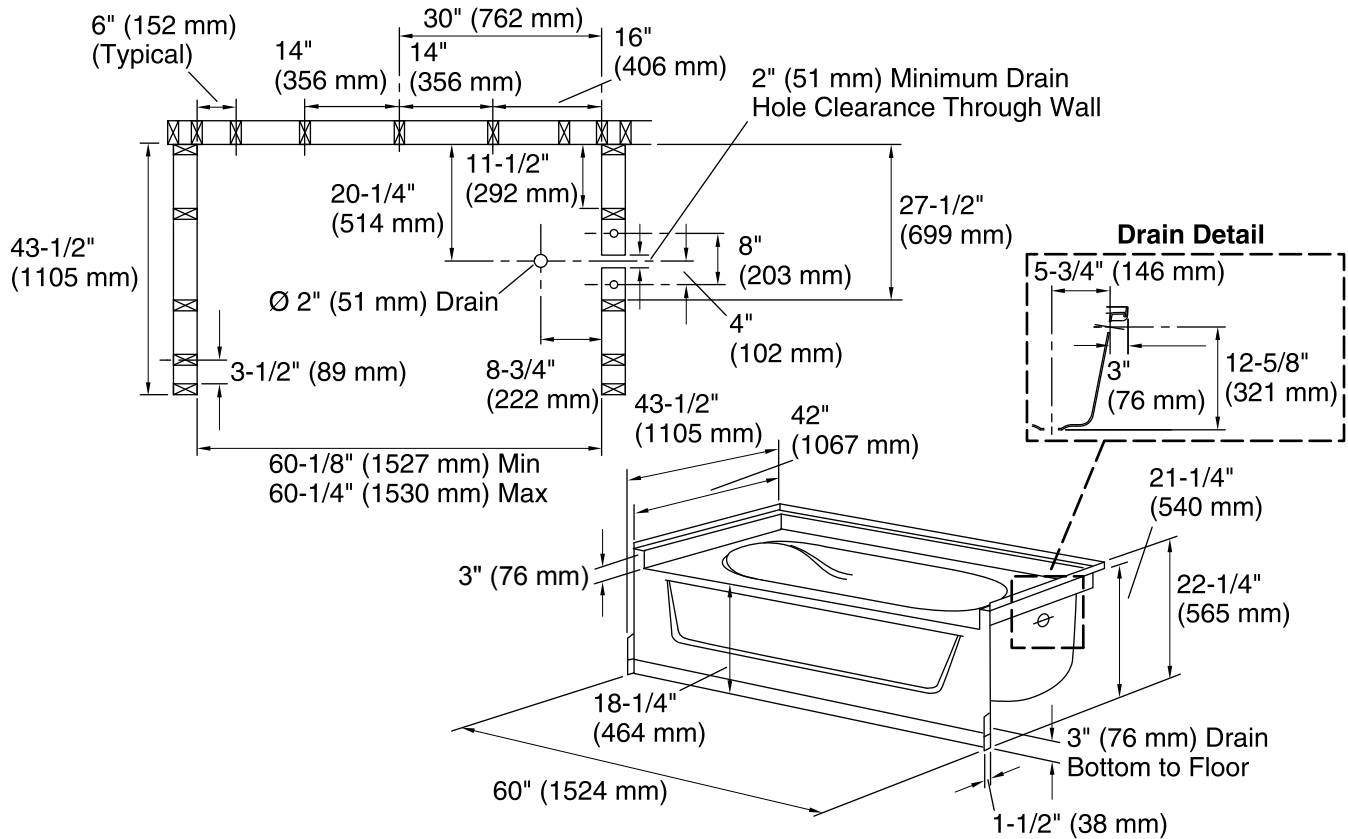

**Ensemble™**  
60" x 42" AFD Bath with Access Panel  
**71111129**

**Features**

- Alcove installation
- 18-1/4" apron
- Vikrell material
- Right drain
- Compatible with tile-down installation
- Compatible with Ensemble wall set (71114100)
- 3" drain-to-floor clearance for above-floor drain installation
- Removable access panel

### Technical Information

All product dimensions are nominal.

Installation: Three-wall alcove

Drain location: Right

Basin area, bottom: 40" x 27" (1016 mm x 686 mm)

Basin area, top: 52" x 35" (1321 mm x 889 mm)

Water depth: 11" (279 mm)

Water capacity: 55 gal (208.2 L)

Minimum flat for door: 3-1/4" (83 mm)

Maximum door width: 58-1/2" (1486 mm)