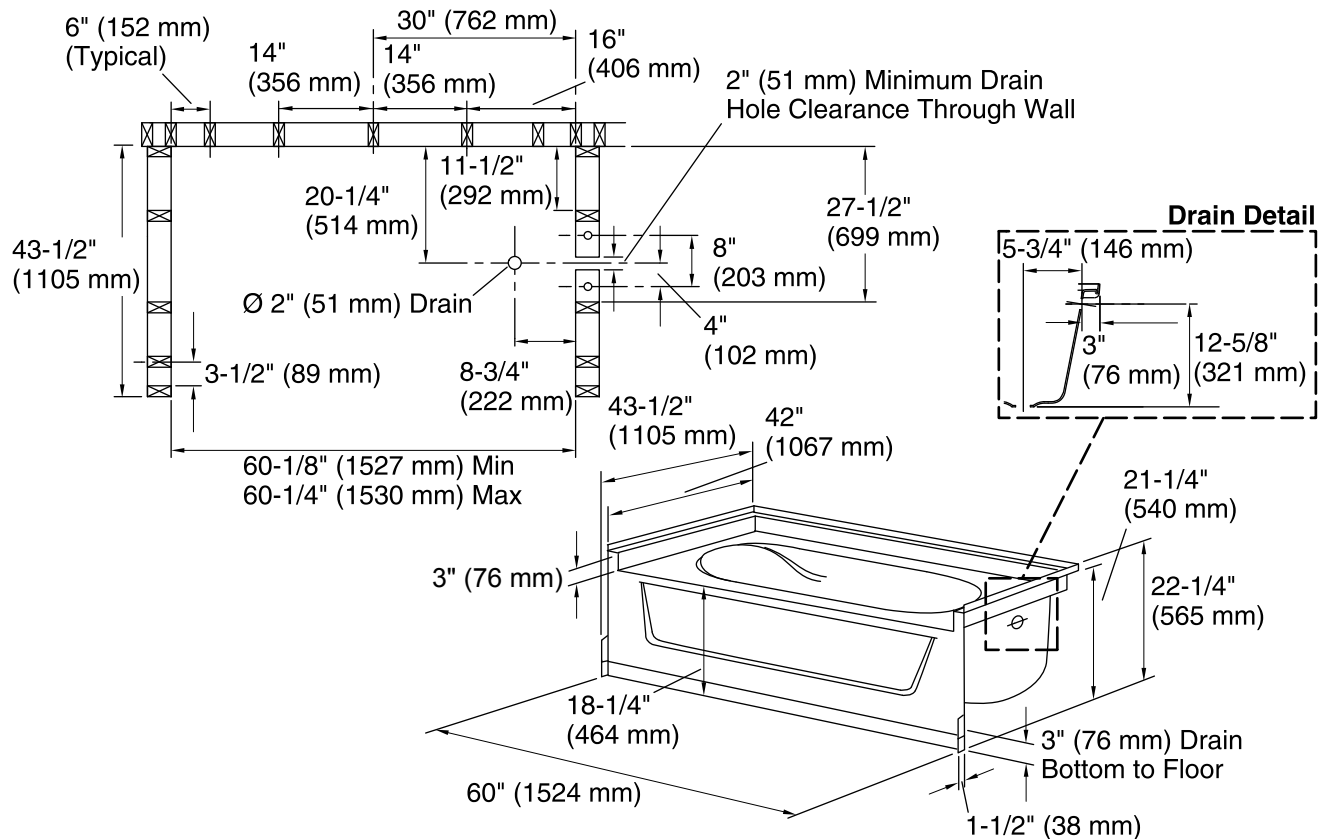

Features

- Alcove installation
- 18-1/4" apron
- Vikrell material
- Right drain
- Compatible with tile-down installation
- Compatible with Ensemble wall set (71114100 or 71114106)
- 3" drain-to-floor clearance for above-floor drain installation

Available Colors/Finishes

Color tiles intended for reference only.

Color	Code	Description
	0	White
	96	KOHLER Biscuit

Technical Information

All product dimensions are nominal.

Installation:	Three-wall alcove
Drain location:	Right
Basin area, bottom:	40" x 27" (1016 mm x 686 mm)
Basin area, top:	52" x 35" (1321 mm x 889 mm)
Water depth:	11" (279 mm)
Water capacity:	55 gal (208.2 L)
Minimum flat for door:	3-1/4" (83 mm)
Maximum door width:	58-1/2" (1486 mm)

Notes

- Install this product according to the installation instructions.
- Studs should be positioned roughly as shown.
- Double studding is recommended for pivot shower door installations.
- ADA compliant when installed to the specific requirements of these regulations.