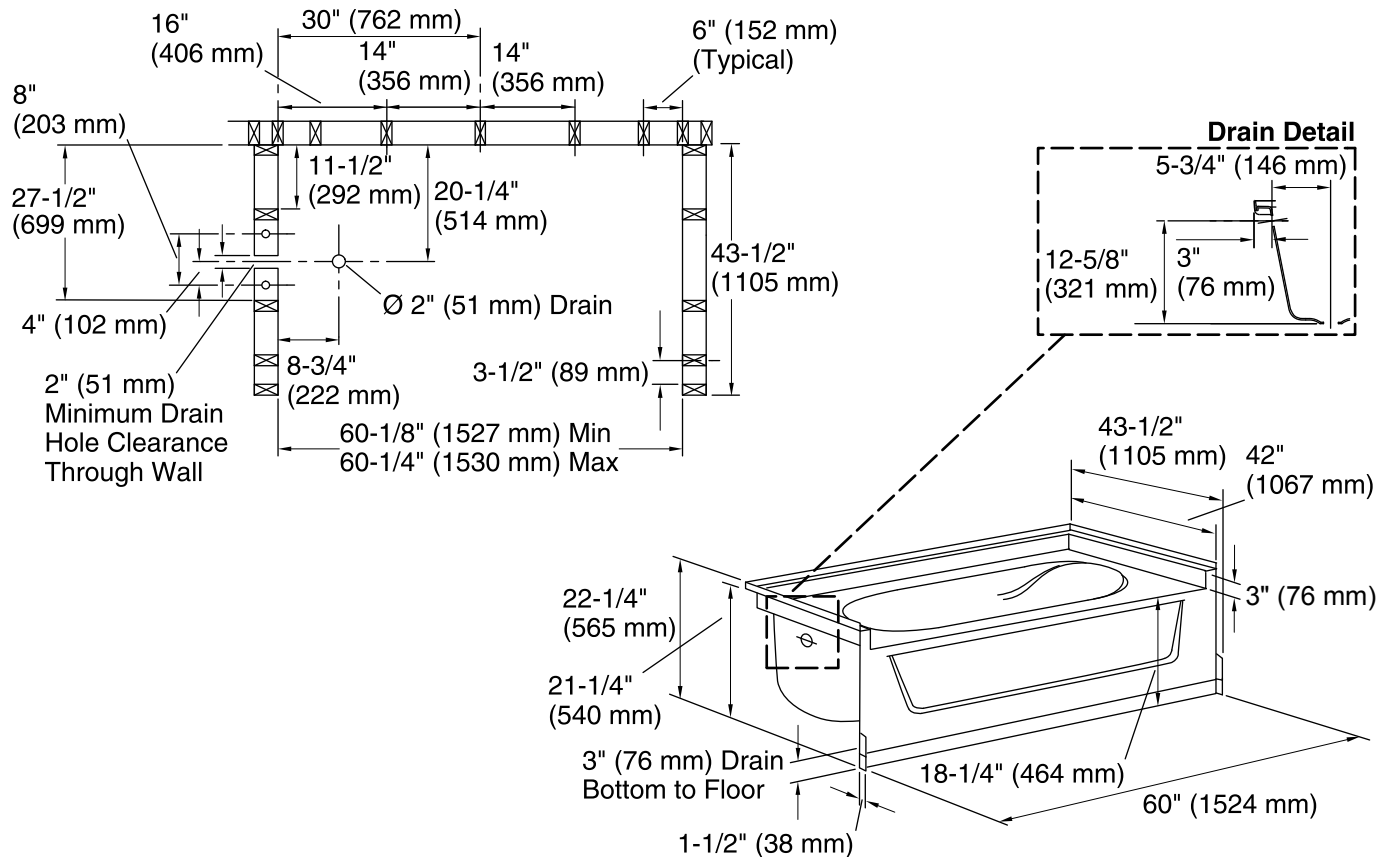

### Technical Information

All product dimensions are nominal.

Installation:	Three-wall alcove
Drain location:	Left
Basin area, bottom:	40" x 27" (1016 mm x 686 mm)
Basin area, top:	52" x 35" (1321 mm x 889 mm)
Water depth:	11" (279 mm)
Water capacity:	55 gal (208.2 L)
Minimum flat for door:	3-1/4" (83 mm)
Maximum door width:	58-1/2" (1486 mm)