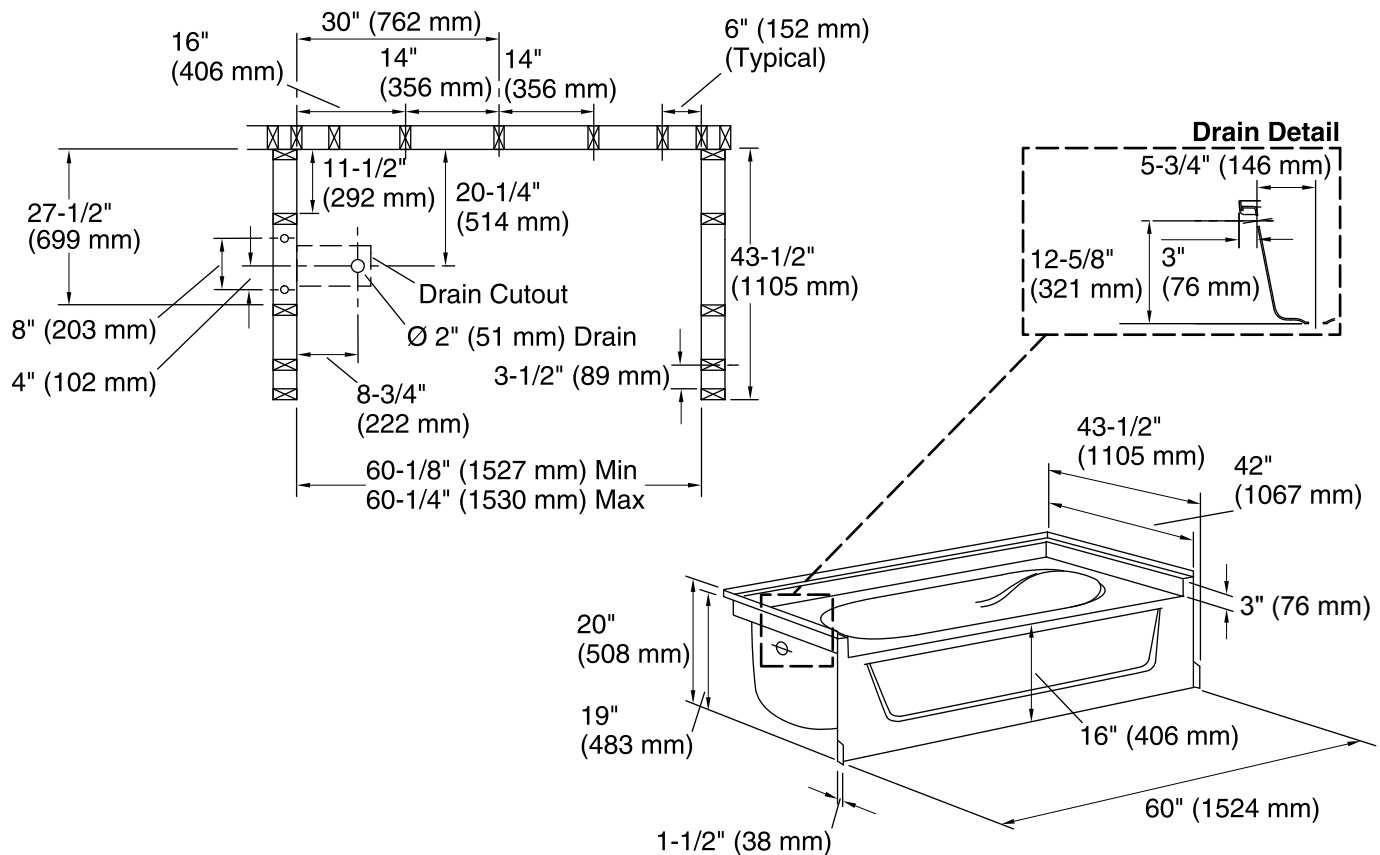

## 60" x 42" Bath with Access Panel

### Technical Information

All product dimensions are nominal.

Installation:	Three-wall alcove
Drain location:	Left
Basin area, bottom:	40" x 27" (1016 mm x 686 mm)
Basin area, top:	52" x 35" (1321 mm x 889 mm)
Water depth:	11" (279 mm)
Water capacity:	55 gal (208.2 L)
Minimum flat for door:	3-1/4" (83 mm)
Maximum door width:	58-1/2" (1486 mm)