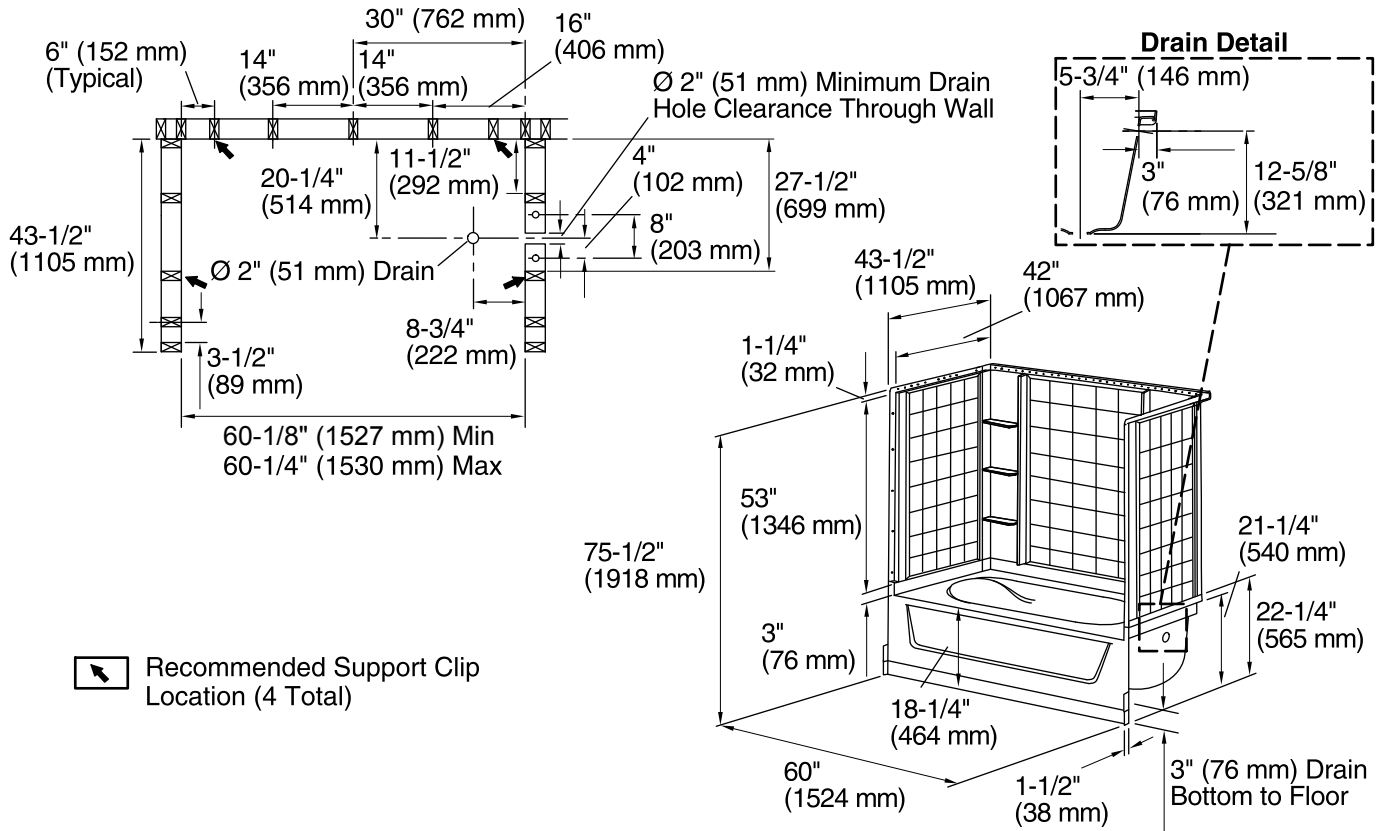

Features

- Alcove installation
- 18-1/4" apron
- Vikrell material
- Right drain
- Tongue-and-groove walls with snap-together installation
- Tile look
- Some caulk required
- Corner shelves, built-in armrests and contoured back
- 3" drain-to-floor clearance for above-floor drain installation
- Removable access panel

Included Components

Product consists of:

- 71114100 60" x 42" Bath/Shower Wall Set
- 71111129 60" x 42" AFD Bath with Access Panel

Codes/Standards

- CSA B45.5/IAPMO Z124
- ASTM E162
- ASTM E662
- Greenguard UL 2818 - Gold
- HUD, UM Bulletin 73

Color	Code	Description
	0	White
	96	KOHLER Biscuit

Technical Information

All product dimensions are nominal.

Installation: Three-wall alcove

Drain location: Right

Basin area, bottom: 40" x 27" (1016 mm x 686 mm)

Basin area, top: 52" x 35" (1321 mm x 889 mm)

Water depth: 11" (279 mm)

Water capacity: 55 gal (208.2 L)

Minimum flat for door: 3-1/4" (83 mm)

Maximum door height: 56" (1422 mm)

Maximum door width: 58-1/2" (1486 mm)